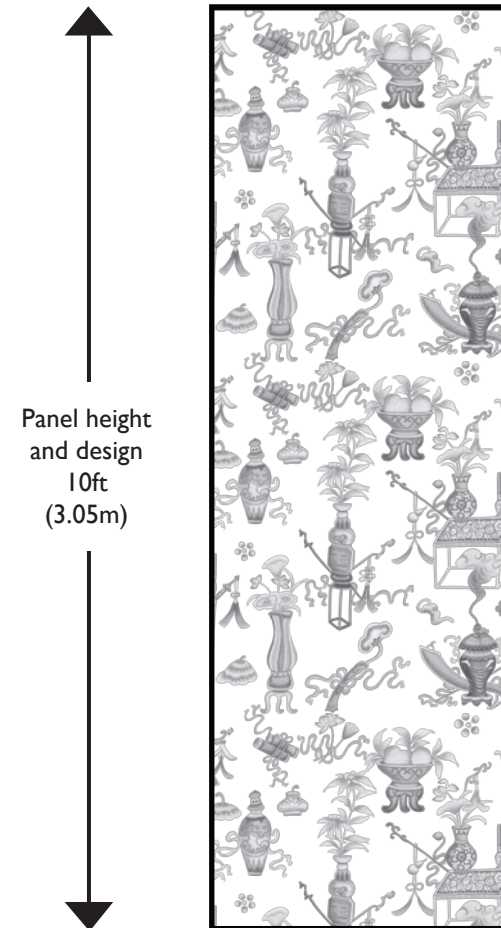

## Recommendations for D'Arts Collection

- Though there are numerous wallcovering hangers, most of them are not qualified to hang scenic wallcovering. Brunschwig & Fils recommends a professional muralist.
- To insure proper installation, please refer to our installation instructions.
- If advised by your muralist, in certain instances first install paper liner, muslin next, and then another application of paper liner. For further information, please refer to our installation instructions.
- **D'Arts Wallcovering** may be purchased either standard or in custom sizes.
- **Standard Scenic Wallcovering:** Standard designs are available in standard panel heights of 6', 8', 10' or 12'. Standard panel width is 36". Simply specify design name and number, panel height, desired panel number(s), ground material and ground color.
- **Custom fitted designs:** You may specify a series of custom sized panels to fit your room exactly. The muralist is responsible for supplying Brunschwig & Fils with site measurements, elevations and color photographs of the space to insure an accurate design layout, as these murals are created per order. Our studio will submit a drawing of the entire order denoting in full detail the design layout for your review and approval.
- **Custom designs** are available. You may change *any* element(s) on the panel and even create your own design. We can work with your photographs, paint samples and/or fabric to help create *art for the walls*.

## D'ARTS COLLECTION

ARCHAIC  
P8016121

Panel height  
and design  
10ft  
(3.05m)

1

2

3

4

LAYOUT A

LAYOUT B