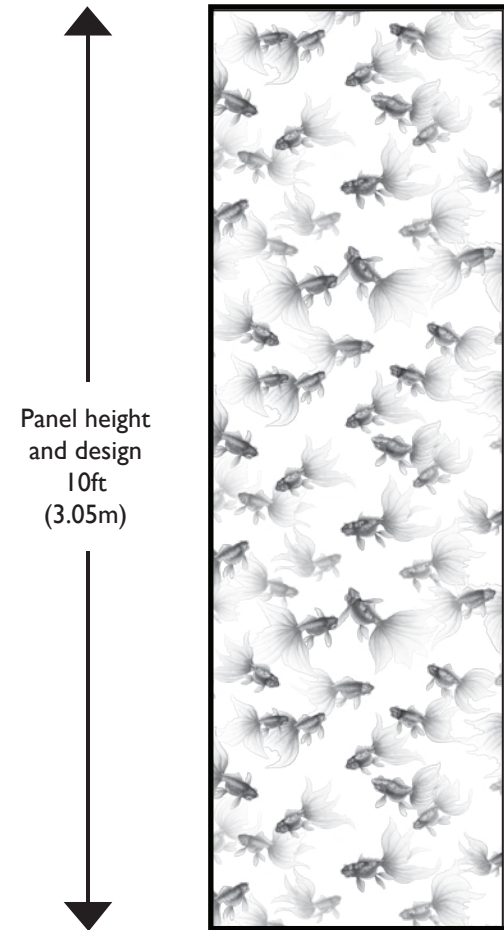

Brunschwig & Fils

D'ARTS COLLECTION

GOLDFISH TREASURES
P8016128

LAYOUT A