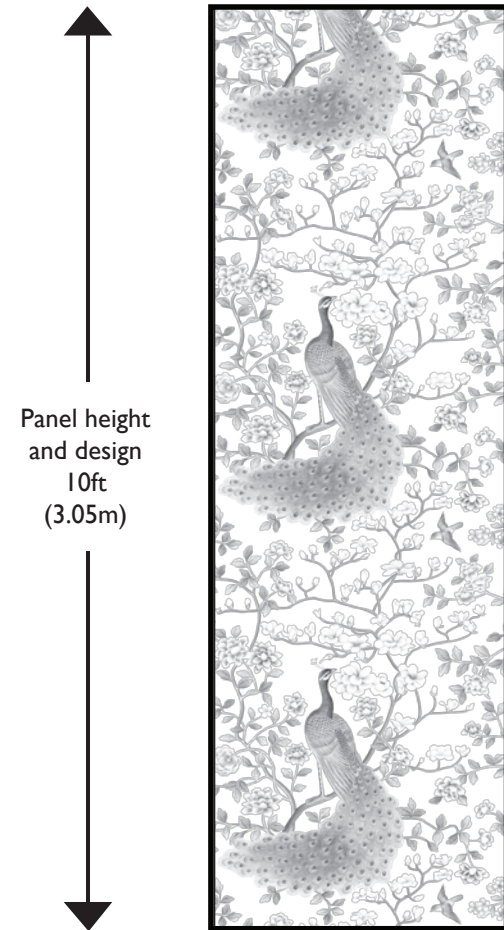

Brunschwig & Fils

D'ARTS COLLECTION

PEACOCK
P8016145

Brunschwig & Fils

Recommendations for D'Arts Collection

- Though there are numerous wallcovering hangers, most of them are not qualified to hang scenic wallcovering. Brunschwig & Fils recommends a professional muralist.
- To insure proper installation, please refer to our installation instructions.
- If advised by your muralist, in certain instances first install paper liner, muslin next, and then another application of paper liner. For further information, please refer to our installation instructions.
- **D'Arts Wallcovering** may be purchased either standard or in custom sizes.
- **Standard Scenic Wallcovering:** Standard designs are available in standard panel heights of 6', 8', 10' or 12'. Standard panel width is 36". Simply specify design name and number, panel height, desired panel number(s), ground material and ground color.
- **Custom fitted designs:** You may specify a series of custom sized panels to fit your room exactly. The muralist is responsible for supplying Brunschwig & Fils with site measurements, elevations and color photographs of the space to insure an accurate design layout, as these murals are created per order. Our studio will submit a drawing of the entire order denoting in full detail the design layout for your review and approval.
- **Custom designs** are available. You may change *any* element(s) on the panel and even create your own design. We can work with your photographs, paint samples and/or fabric to help create *art for the walls*.

Brunschwig & Fils

D'ARTS COLLECTION

PEACOCK
P8016145

LAYOUT A

1 2 3 4

LAYOUT B