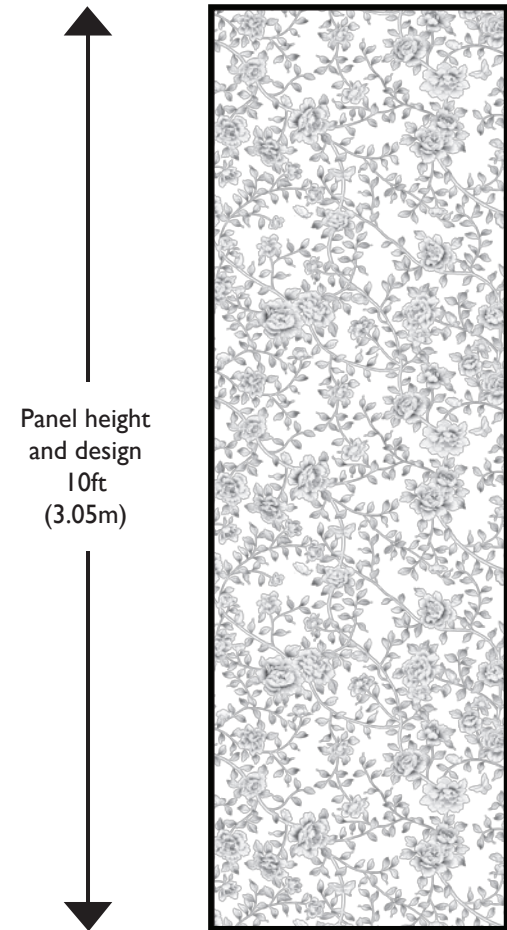

Brunschwig & Fils

D'ARTS COLLECTION

BUTTERFLY VALLEY
P8016147

LAYOUT A