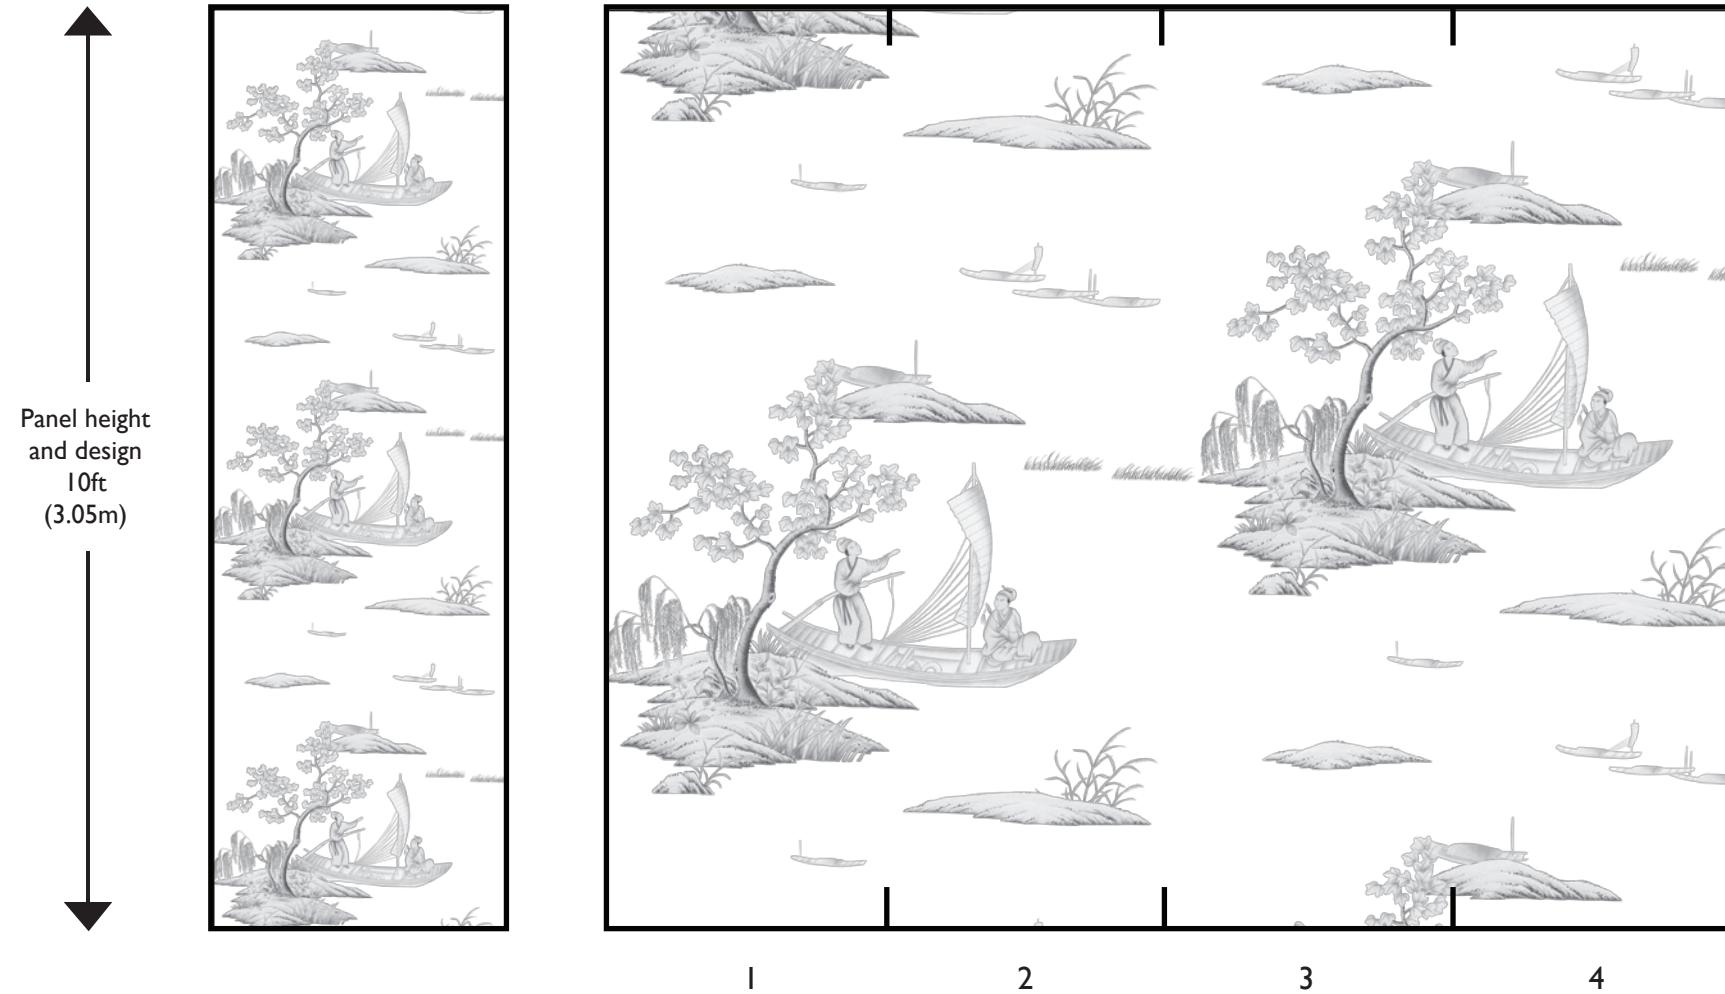

Brunschwig & Fils

D'ARTS COLLECTION

GO ON A JOURNEY
P8016150

LAYOUT A

LAYOUT B