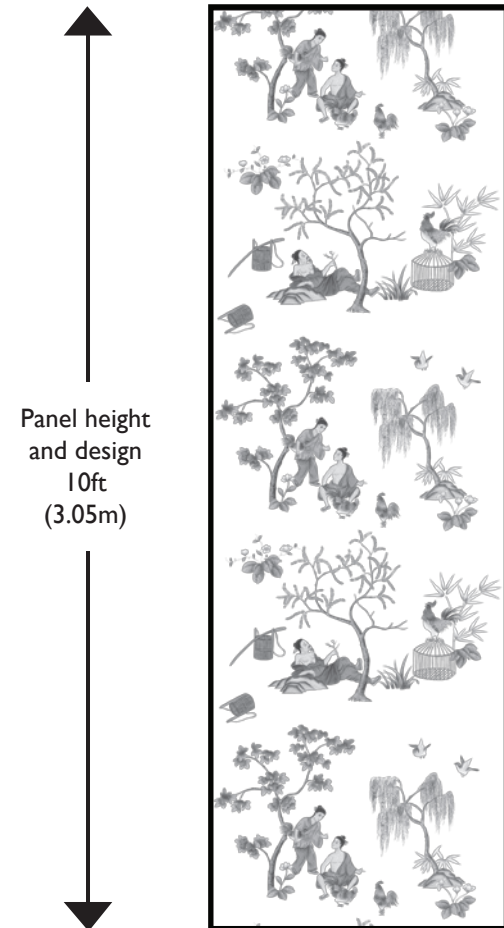

## Recommendations for D'Arts Collection

- Though there are numerous wallcovering hangers, most of them are not qualified to hang scenic wallcovering. Brunschwig & Fils recommends a professional muralist.
- To insure proper installation, please refer to our installation instructions.
- If advised by your muralist, in certain instances first install paper liner, muslin next, and then another application of paper liner. For further information, please refer to our installation instructions.
- **D'Arts Wallcovering** may be purchased either standard or in custom sizes.
- **Standard Scenic Wallcovering:** Standard designs are available in standard panel heights of 6', 8', 10' or 12'. Standard panel width is 36". Simply specify design name and number, panel height, desired panel number(s), ground material and ground color.
- **Custom fitted designs:** You may specify a series of custom sized panels to fit your room exactly. The muralist is responsible for supplying Brunschwig & Fils with site measurements, elevations and color photographs of the space to insure an accurate design layout, as these murals are created per order. Our studio will submit a drawing of the entire order denoting in full detail the design layout for your review and approval.
- **Custom designs** are available. You may change *any* element(s) on the panel and even create your own design. We can work with your photographs, paint samples and/or fabric to help create *art for the walls*.

## D'ARTS COLLECTION

COUNTRYSIDE  
P8016151

Panel height  
and design  
10ft  
(3.05m)

1

2

3

4

LAYOUT A

LAYOUT B