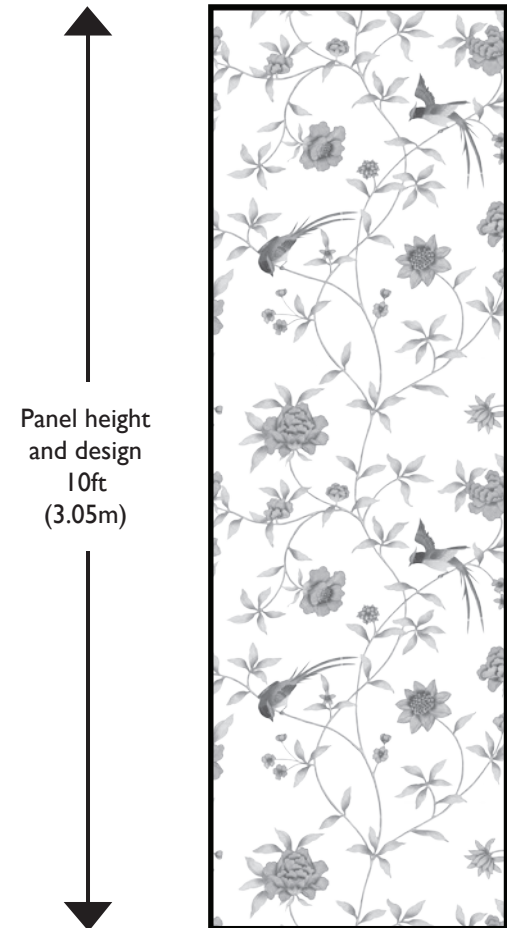

Brunschwig & Fils

D'ARTS COLLECTION

BIRDS TWITTER

P8016152

Brunschwig & Fils

Recommendations for D'Arts Collection

- Though there are numerous wallcovering hangers, most of them are not qualified to hang scenic wallcovering. Brunschwig & Fils recommends a professional muralist.
- To insure proper installation, please refer to our installation instructions.
- If advised by your muralist, in certain instances first install paper liner, muslin next, and then another application of paper liner. For further information, please refer to our installation instructions.
- **D'Arts Wallcovering** may be purchased either standard or in custom sizes.
- **Standard Scenic Wallcovering:** Standard designs are available in standard panel heights of 6', 8', 10' or 12'. Standard panel width is 36". Simply specify design name and number, panel height, desired panel number(s), ground material and ground color.
- **Custom fitted designs:** You may specify a series of custom sized panels to fit your room exactly. The muralist is responsible for supplying Brunschwig & Fils with site measurements, elevations and color photographs of the space to insure an accurate design layout, as these murals are created per order. Our studio will submit a drawing of the entire order denoting in full detail the design layout for your review and approval.
- **Custom designs** are available. You may change *any* element(s) on the panel and even create your own design. We can work with your photographs, paint samples and/or fabric to help create *art for the walls*.

Brunschwig & Fils

D'ARTS COLLECTION

BIRDS TWITTER
P8016152

Panel height
and design
10ft
(3.05m)

LAYOUT A

1 2 3 4

LAYOUT B