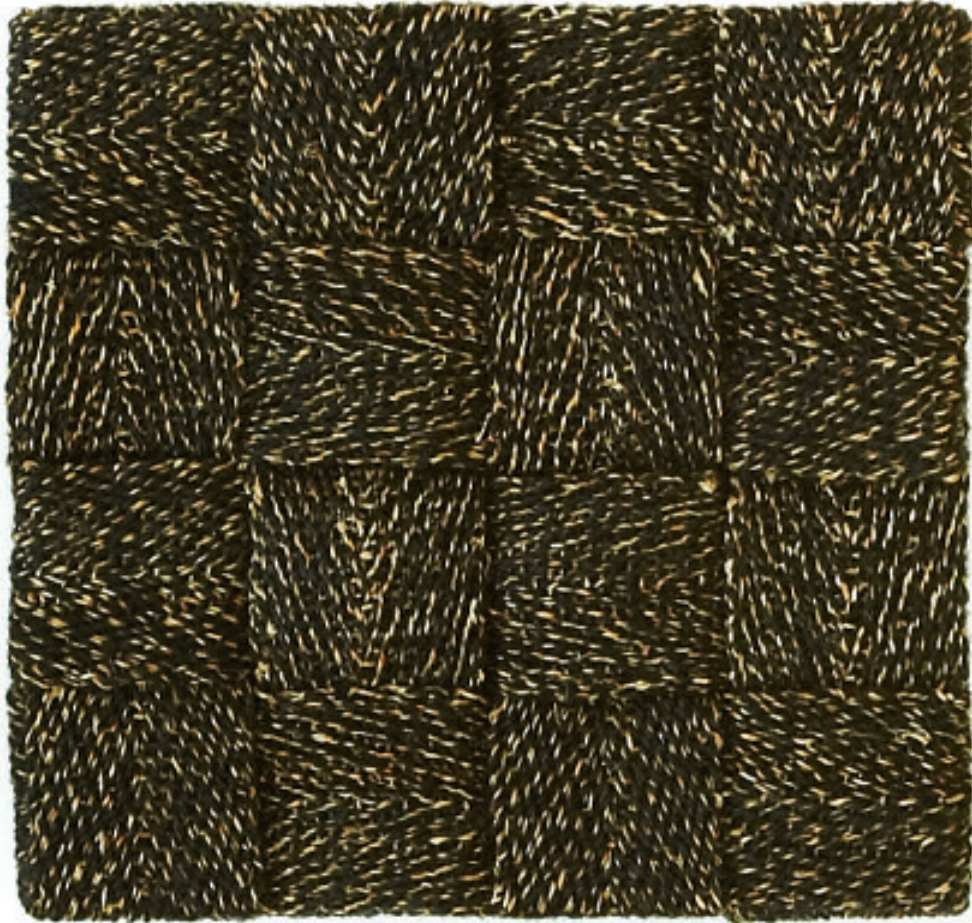

THE NATURALS COLLECTION

RUDY/C - BLACK
CONTENT • ABACA AND WOOL

CUSTOM SIZES AVAILABLE

DUE TO HANDWOVEN CONSTRUCTION AND FIBER'S NATURAL VARIATIONS, CARPET IS NOT GUARANTEED TO MATCH PHOTOGRAPHIC REPRESENTATION