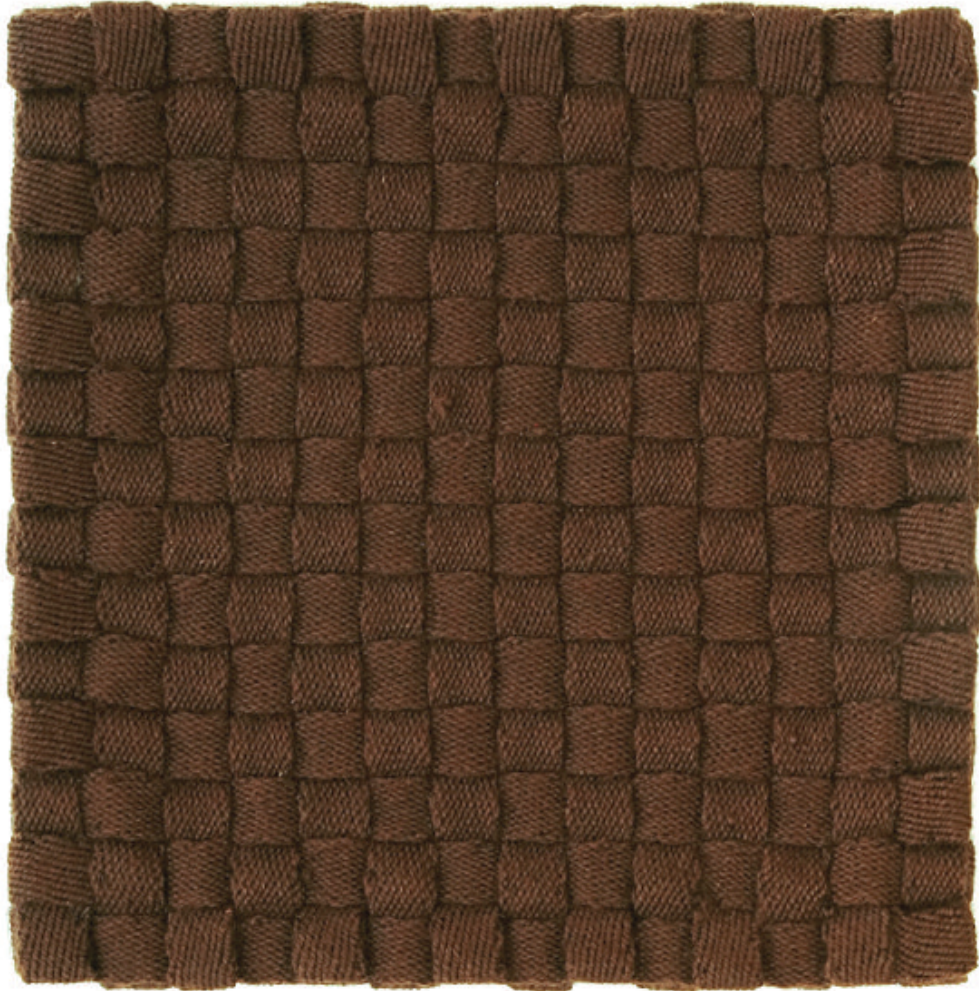

THE NATURALS COLLECTION

SUSAN/C - BROWN
CONTENT · SEMI-WORSTED WOOL

CUSTOM SIZES AVAILABLE

DUE TO HANDWOVEN CONSTRUCTION AND FIBER'S NATURAL VARIATIONS, CARPET IS NOT GUARANTEED TO MATCH PHOTOGRAPHIC REPRESENTATION

kravetcarpet 