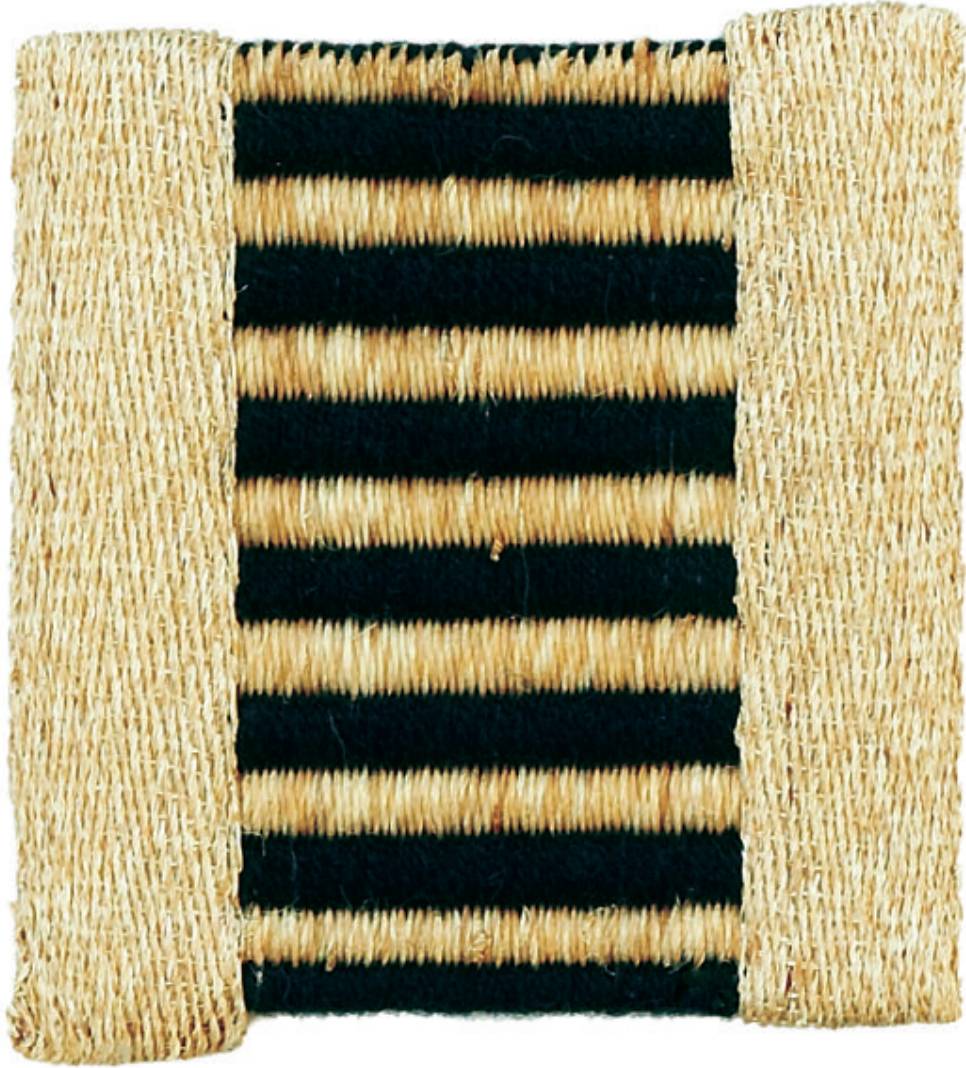

THE NATURALS COLLECTION

VICKY/C - BLACK
CONTENT · ABACA AND WOOL

CUSTOM SIZES AVAILABLE

DUE TO HANDWOVEN CONSTRUCTION AND FIBER'S NATURAL VARIATIONS, CARPET IS NOT GUARANTEED TO MATCH PHOTOGRAPHIC REPRESENTATION