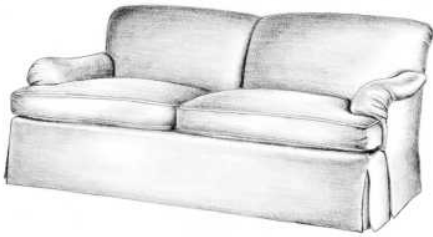

Bedford 60" Sofa

	BR-2109.Sofa
<i>Dimensions</i>	60OW 40OD 33OH 23AH 22SH 22SD
<i>COM</i>	14.00 yards (54" wide, plain)

Bedford 72" Sofa

	BR-2110.Sofa
<i>Dimensions</i>	72OW 40OD 33OH 23AH 22SH 22SD
<i>Standards</i>	Tight Back Waterfall Skirt Welted
<i>COM</i>	16.00 yards (54" wide, plain)