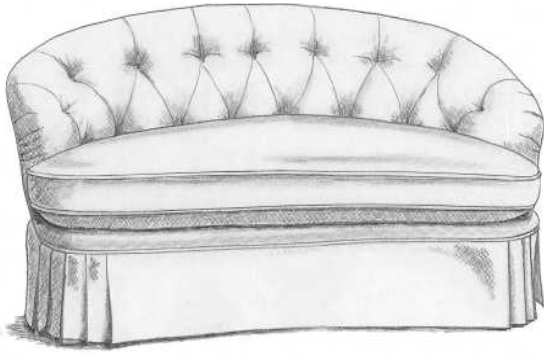

Chatham 65" Tufted Back Sofa

	BR-2105.Sofa
<i>Dimensions</i>	65OW 39OD 34OH 27AH 21SH 22SD
<i>COM</i>	14.50 yards (54" wide, plain)

Chatham 75" Tufted Back Sofa

	BR-2106.Sofa
<i>Dimensions</i>	75OW 39OD 34OH 27AH 21SH 22SD
<i>Standards</i>	Tufted Back Bench Seat Pleated Corner Skirt Welled
<i>COM</i>	15.50 yards (54" wide, plain)