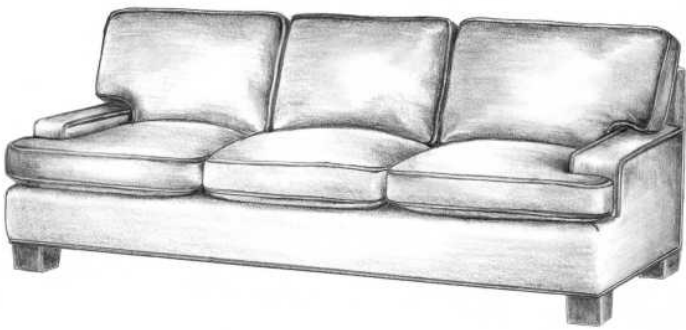

Westchester 90" Sofa

	BR-2224.Sofa
<i>Dimensions</i>	90OW 38OD 37OH 23AH 20SH 21SD
<i>Standards</i>	Loose Backs and Loose Seats Block Foot Welted
<i>COM</i>	19.00 yards (54" wide, plain)