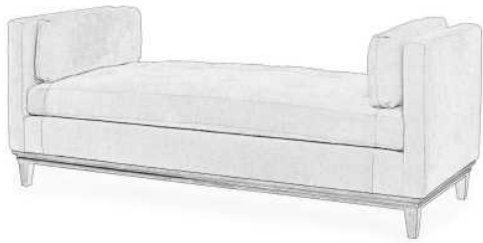

Dauphine Daybed Wood Base

	BR-2549.Daybed
<i>Dimensions</i>	72OW 29OD 28OH 18SH
<i>Standards</i>	Biscuit Tuft Seat Wood Base Weltless (2) Bolsters 10" x 28"
<i>COM</i>	12.00 yards (54" wide, plain)