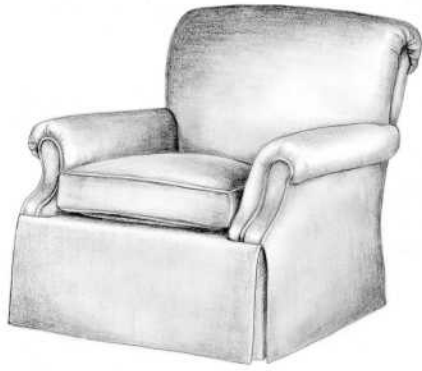

Howell 32" and 34" Plain Panel Arm and Back Chairs with Waterfall Skirt

	BR-2113.Chair
<i>Dimensions</i>	32OW 37OD 32OH 21.5AH 18SH 19SD
<i>COM</i>	10.50 yards (54" wide, plain)
	BR-2124.Chair
<i>Dimensions</i>	34OW 39OD 33OH 22AH 18SH 19SD
<i>Standards</i>	Plain Panel Arms and Back Waterfall Skirt Welted
<i>COM</i>	10.50 yards (54" wide, plain)