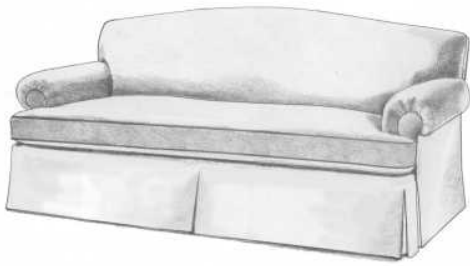

Oxford 66" Sofa with Plain Panel Arms

	BR-2308.Sofa
<i>Dimensions</i>	66OW 38OD 36OH 25.5AH 18SH 21.5SD
<i>Standards</i>	Down and Feather Loose Fitting Tight Back Plain Panel Arms Waterfall Skirt Welted
<i>COM</i>	16.00 yards (54" wide, plain)