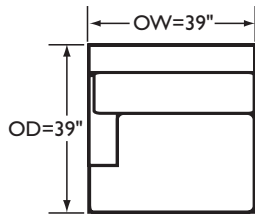

Westchester Sectionals

Standards

Loose Back
Loose Seat
Block Foot
Welted

Left/Right Chair
BR-2234L.LAFChair
BR.2234R.RAFChair