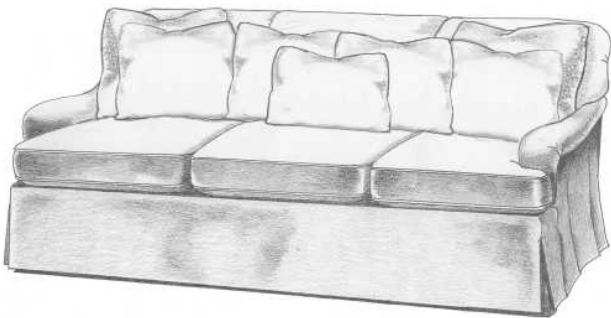

Greenwich 96" Pillowback Sofa

	BR-2459.Sofa
<i>Dimensions</i>	96OW 44OD 33OH 22AH 20SH 28SD
<i>Standards</i>	Throw Pillows with Butterfly Corners: (2) 22" x 22", (4) 20" x 20", (1) 16" x 20" Waterfall Skirt Welted
<i>COM</i>	26.00 yards (54" wide, plain)