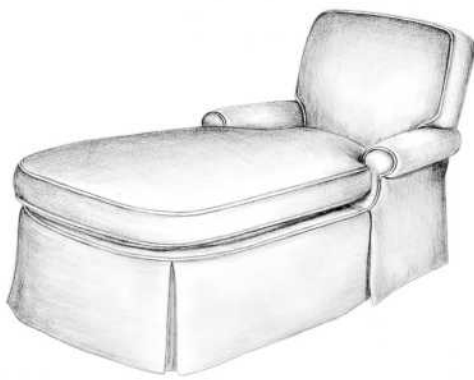

Madeleine Chaise Lounge

	BR-2182.Chaise
<i>Dimensions</i>	31OW 60OD 33OH 20AH 18SH 49SD
<i>Standards</i>	Tight Back Waterfall Skirt Welted
<i>COM</i>	10.00 yards (54" wide, plain)