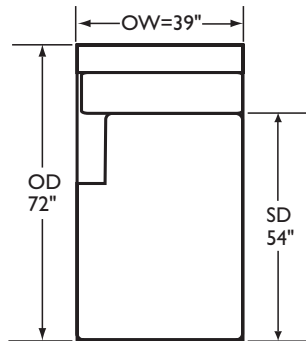

Left/Right Chaise
BR-2232L.LAFChaise
BR-2232R.RAFChaise