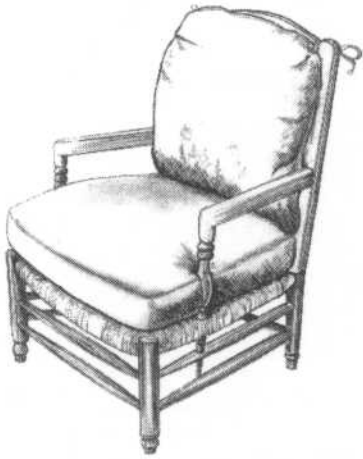

Provincial Ladderback Chair (Rush Seat)

	BR-A2006.Chair
<i>Dimensions</i>	27OW 24OD 36OH 24AH 17.5SH 24SD
<i>Standards</i>	Loose Back Cushion Rush Seat Base with Loose Cushion
<i>COM</i>	4.00 yards (54" wide, plain)