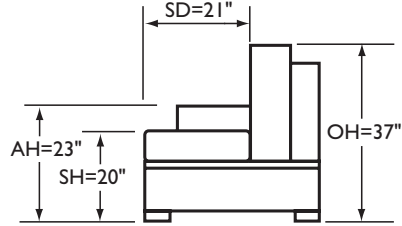

Westchester Sectionals

Standards

Loose Back
Loose Seat
Block Foot
Welted

Left/Right Chair
BR-2234L.LAFChair
BR.2234R.RAFChair