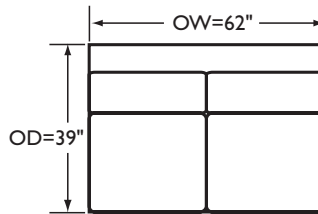

Armless Loveseat
BR-2235.ARMLSLVST

Left/Right Chaise
BR-2232L.LAFChaise
BR-2232R.RAFChaise

Brunschwig & Fils

Westchester Sectionals

WESTCHESTER SECTIONAL	OW	OD	OH	AH	SH	SD
BR-2232L.LAFChaise/R.RAFChaise	39	39	37	23	20	54
COM	16.00 yards (54" wide, plain)					
BR-2235.ARMLSLVST	62	39	37	23	20	21
COM	13.00 yards (54" wide, plain)					
BR-2234L.LAFChair/R.RAFChair	39	39	37	23	20	21
COM	11.00 yards (54" wide, plain)					