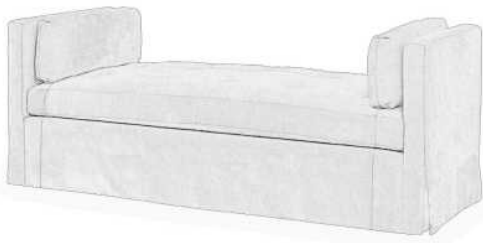

Dauphine Daybed Waterfall Skirt

	BR-2549S.Daybed
<i>Dimensions</i>	72OW 29OD 28OH 18SH
<i>Standards</i>	Biscuit Tuft Seat Waterfall Skirt Weltless (2) Bolsters 10" x 28"
<i>Option</i>	Kick Pleat Skirt
<i>COM</i>	13.00 yards (54" wide, plain)