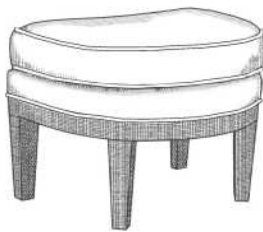

Brunschwig & Fils

Dauphine Sofa Wood Base

DAUPHINE SOFA WOOD BASE	OW	OD	OH	AH	SH	SD
BR-2539/90.Sofa	90	36	33	28	18	22.5

Dawson Tub Chair

	BR-2035.Chair
<i>Dimensions</i>	26.5OW 31OD 33OH 25.5AH 19SH 21SD
<i>Standards</i>	Tight Back Welted
<i>COM</i>	6.00 yards (54" wide, plain)