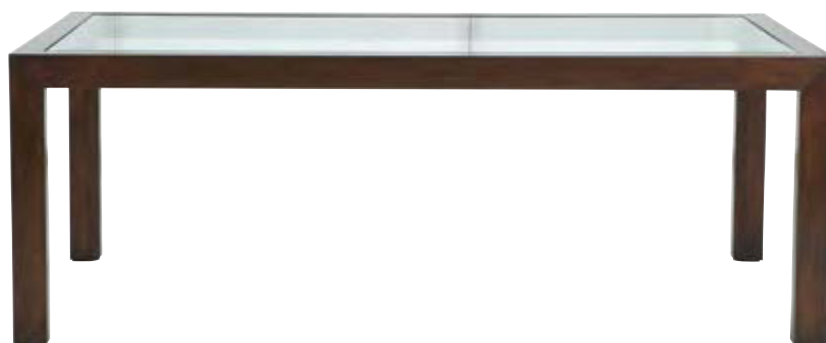

FINISHES

Maple Finishes

Paint Finishes

Custom Inquiries Invited

Rubell Pedestal Dining Table

OK100-48

OVERALL: 48D x 29.5H

FEATURES: 1/2" Glass Top with Pencil Polish Edge
Fully Wrapped in Vinyl (Only)