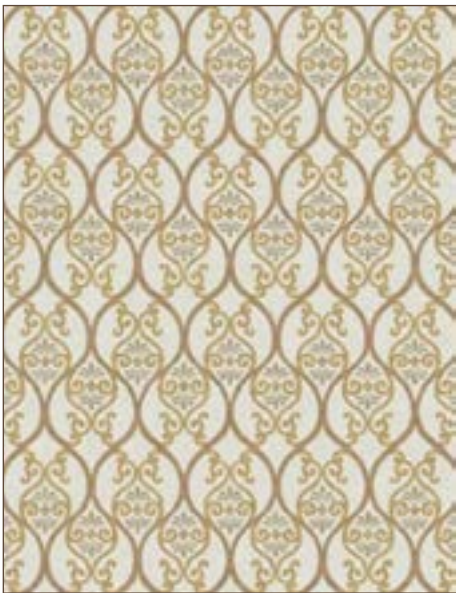

14-16 WEEK DELIVERY

Boleyn - Lake

Boleyn - Spice

Boleyn - Vintage

Davington Damask - Onyx

Davington Damask - Sapphire

Davington Damask - Sesame

Granville Stripe - Java

Granville Stripe - Peacock

Granville Stripe - Vintage

Hattie - Dandelion

Lapley Ikat - Java

Luther - Jewel

Parthena - Sable

Rufina - Biscuit

Rufina - Coral