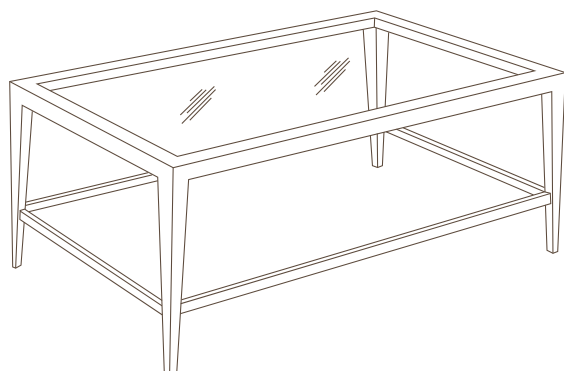

**ORLY/48RE Rectangular
Cocktail Table**

OW	OD	OH
48	28	19