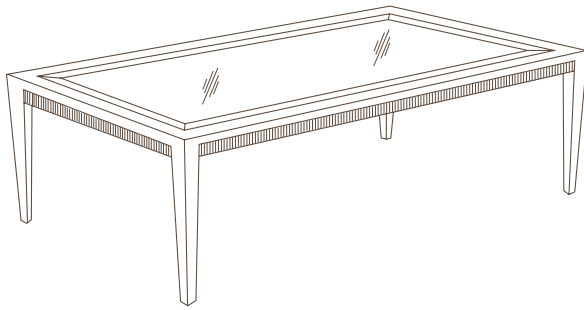

LEE JOFA

DENTON TABLES

**DENTON/50 Rectangular
Cocktail Table**

OW	OD	OH
50	30	19