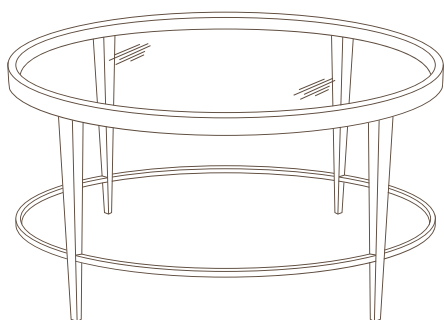

**ORLY/42RD Round
Cocktail Table**

OW	OD	OH
42	42	19