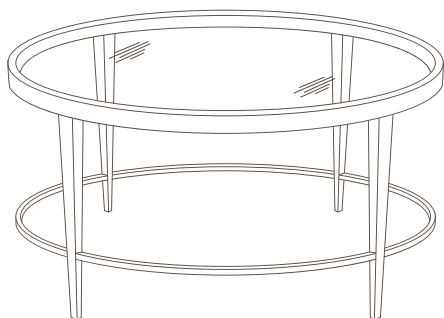

	OW	OD	OH
ONLY/48RE Rectangular Cocktail Table	48	28	19

INSET GLASS TOP
• CUSTOM INQUIRIES INVITED

Available Finishes:

LEE JOFA

ORLY TABLES

**ORLY/48OV Oval
Cocktail Table**

OW	OD	OH
48	32	19

**ORLY/42RD Round
Cocktail Table**