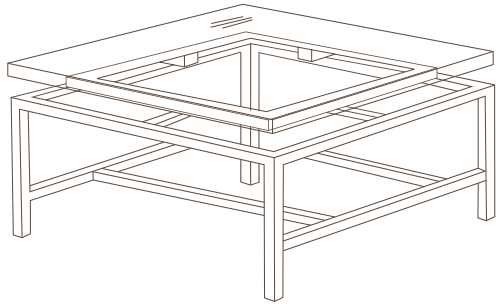

Worn Gold Leaf

Bronze

Dark Pewter

LEE JOFA

NAPA TABLES

NAPA/G38SQ Square Glass Top Cocktail Table

OW	OD	OH
38	38	19

NAPA/G40RE Rectangular Glass Top Cocktail Table