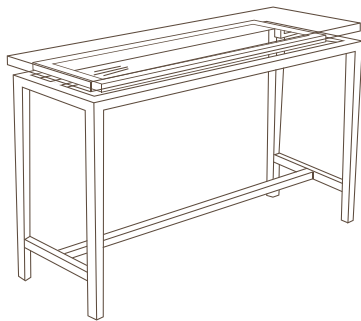

NAPA/G60CL Glass Top Console Table

OW	OD	OH
60	18	34