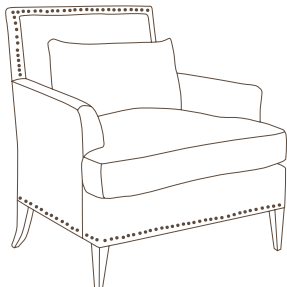

LEE JOFA

CORBY STRAIGHT BACK

H4322-20 Chair

	OW	OD	OH	SD	SH	AH	IBH	IW
H4323-20 Chair Skirted Without Nails	30	32.5	35.5	17.5	20	24	16	22
H4322-20 Chair Unskirted With Nails	30	32.5	35.5	17.5	20	24	16	22

• SWIVEL AVAILABLE
• CURVED BACK H4321-20, H4320-20