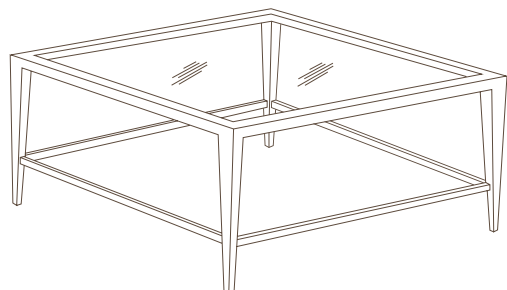

**ORLY/42SQ Square
Cocktail Table**

OW	OD	OH
42	42	19