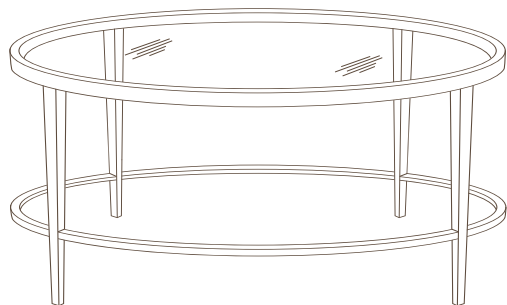

	OW	OD	OH
ONLY/48RE Rectangular Cocktail Table	48	28	19

INSET GLASS TOP
• CUSTOM INQUIRIES INVITED

Available Finishes:

LEE JOFA

ORLY TABLES

**ORLY/48OV Oval
Cocktail Table**

OW	OD	OH
48	32	19

**ORLY/42RD Round
Cocktail Table**