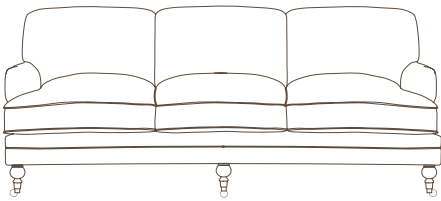

LEE JOFA

LORETTA

H4518-7/3 Three Seat Sofa

	OW	OD	OH	SD	SH	AH	IBH	IW
H4518-7 Two Seat Sofa	86	42	32.5	25	19	23	14	76
H4518-7/3 Three Seat Sofa	86	42	32.5	25	19	23	14	76