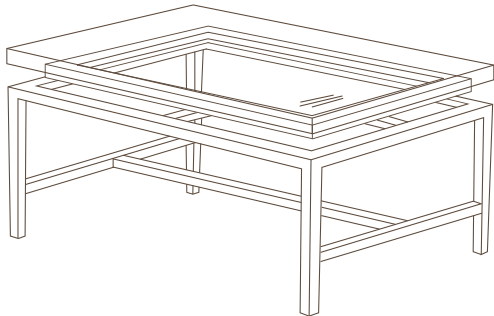

Worn Gold Leaf

Bronze

Dark Pewter

LEE JOFA

NAPA TABLES

NAPA/G38SQ Square Glass Top Cocktail Table

OW	OD	OH
38	38	19

NAPA/G40RE Rectangular Glass Top Cocktail Table