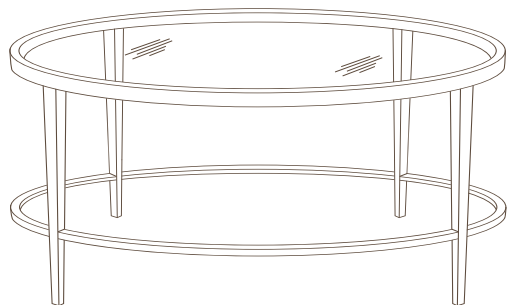

NAPA

**NAPA/G40RE Rectangular Glass
Cocktail Table**

OW	OD	OH
40	28	19

5/8" LAY ON GLASS TOP
• CUSTOM INQUIRIES INVITED

Available Finishes:

LEE JOFA

ORLY TABLES

**ORLY/48OV Oval
Cocktail Table**