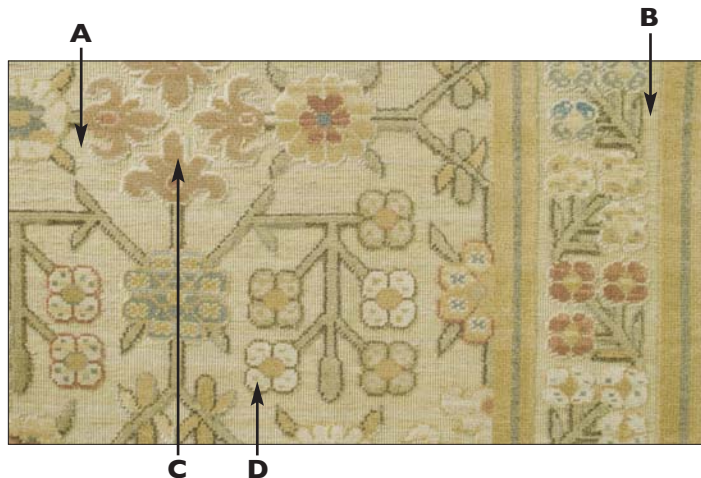

LEE JOFA® CARPET

GREY'S COURT/C

Handwoven in China, Mixed Texture.

75% Wool & 25% Cotton

Custom Sizes Available

10' x 14.1'

LEE JOFA[®] CARPET

QUOTE STRIKEOFF ORDER

CUSTOM COLOR Please specify color number(s) below

CHOOSE MAIN COLORS:

A. FIELD B. BORDER C. DESIGN D. DESIGN

CHOOSE ADDITIONAL COLORS:

E. F. G. H.

I. J. K. L.

Color placement will be left up to weaver's expertise unless otherwise specified.