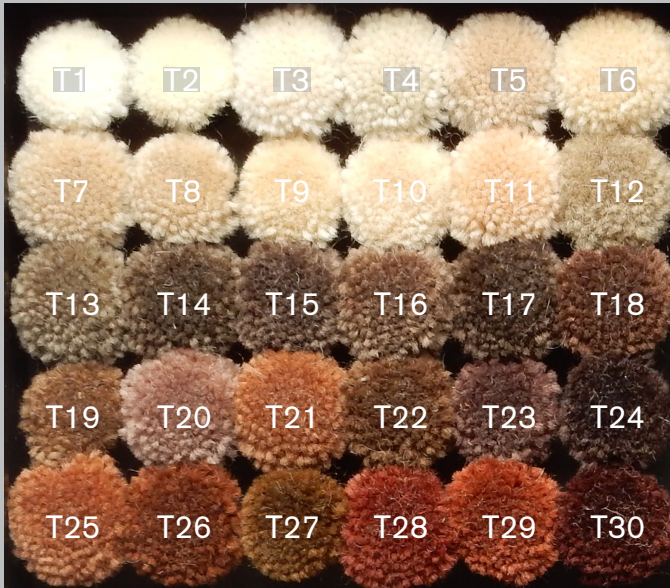

TUFTS BY KRAVET CARPET - T COLORS

TUFTS BY KRAVET CARPET - T COLORS

VISCOSE POMS