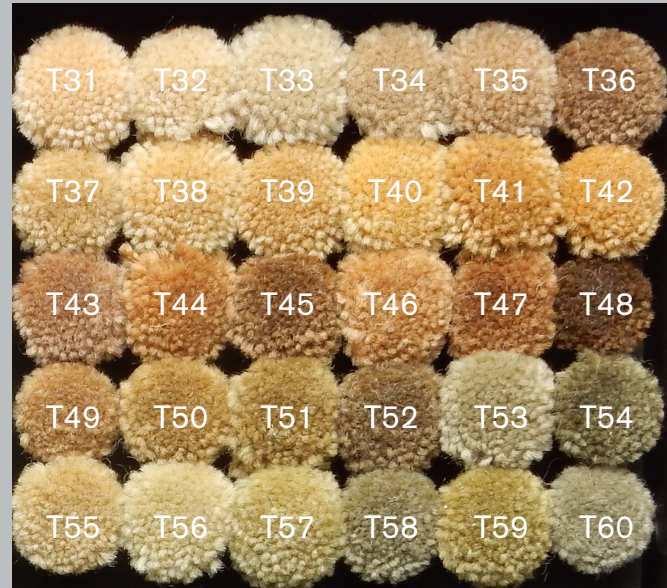

TUFTS BY KRAVET CARPET - T COLORS

TUFTS BY KRAVET CARPET - T COLORS

VISCOSE POMS