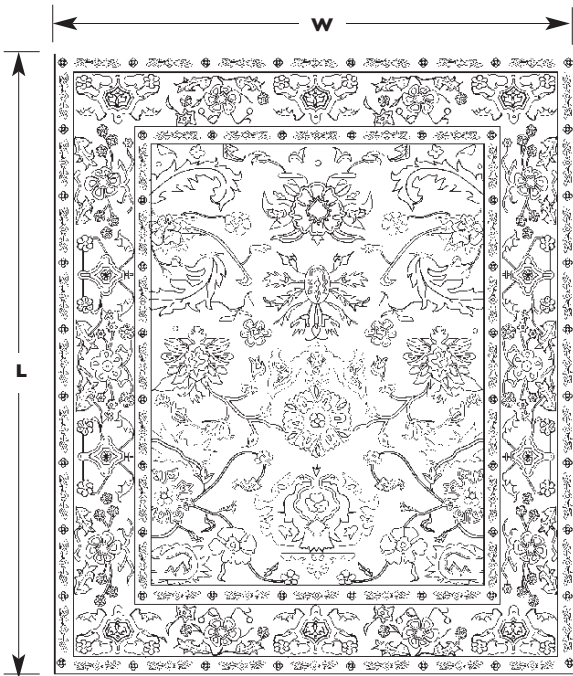

LEE JOFA® CARPET

☐ QUOTE ☐ STRIKEOFF ☐ ORDER

TERMS Price Quotes honored for 60 days.
50% deposit required on all orders.
Balance due before delivery.

A ~ DESIGN INFORMATION

DESIGN NAME OSHIMA/C
CONTENT 100% Wool
QUALITY 100 Knot Count, Antique Reproduction

B ~ DIMENSIONS

RUG SIZE: WIDTH _____ X LENGTH _____

C ~ COLORS CHOOSE ONE OPTION

☐ SAME AS SAMPLE COLORWAY NAME: Multi
☐ CUSTOM COLOR: PLEASE SPECIFY COLOR NUMBER BELOW.

Wool will be dyed to match color numbers indicated. Variations in color, texture and irregular weaves are a natural characteristic of this hand knotted quality.

RANDOM PLACEMENT WILL BE LEFT UP TO
WEAVER'S EXPERTISE UNLESS SPECIFIED.

COLORS CHOSEN WILL BE MODIFIED TO REFLECT A GRADATION OF HUES,
ENHANCING THE "ANTIQUED" QUALITY INHERENT IN THIS COLLECTION.

A. Ground 1	☐	C. Border	☐	E. Design	☐
B. Ground 2	☐	D. Design	☐	F. Design	☐

D ~ CLIENT/SALES INFORMATION

SHOWROOM _____ DATE _____

SALES ASSOCIATE _____

ACCOUNT # _____

NAME _____

ADDRESS _____

_____

_____

TEL _____

EMAIL _____

SHIP TO ADDRESS _____

_____

_____

SHIP TO PHONE # _____

SIDEMARK _____

P.O. # _____

RUG COST: _____

RUG PAD: _____

FREIGHT: _____

TOTAL: _____

DEPOSIT: _____

BALANCE: _____

CHECK # _____ DATE _____

☐ AMEX ☐ VISA ☐ MASTERCARD

CARD # _____

EXP. DATE _____

NAME ON CARD _____

SIGNATURE _____

E ~ SPECIAL INSTRUCTIONS

_____
_____
_____
_____