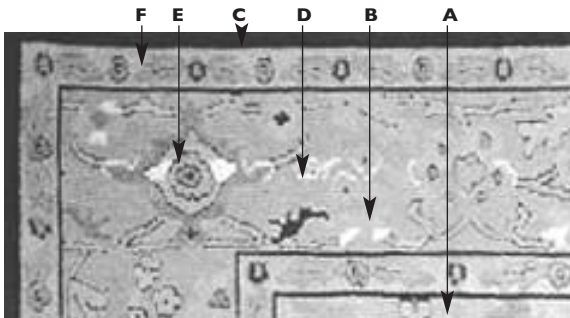

LEE JOFA® CARPET

☐ QUOTE ☐ STRIKEOFF ☐ ORDER

TERMS Price Quotes honored for 60 days.
50% deposit required on all orders.
Balance due before delivery.

A ~ DESIGN INFORMATION

DESIGN NAME OSHIMA/C
CONTENT 100% Wool
QUALITY 100 Knot Count, Antique Reproduction

B ~ DIMENSIONS

RUG SIZE: WIDTH _____ X LENGTH _____

C ~ COLORS CHOOSE ONE OPTION

☐ SAME AS SAMPLE COLORWAY NAME: Multi
☐ CUSTOM COLOR: PLEASE SPECIFY COLOR NUMBER BELOW.

Wool will be dyed to match color numbers indicated. Variations in color, texture and irregular weaves are a natural characteristic of this hand knotted quality.

RANDOM PLACEMENT WILL BE LEFT UP TO
WEAVER'S EXPERTISE UNLESS SPECIFIED.

COLORS CHOSEN WILL BE MODIFIED TO REFLECT A GRADATION OF HUES,
ENHANCING THE "ANTIQUED" QUALITY INHERENT IN THIS COLLECTION.

A. Ground 1	☐	C. Border	☐	E. Design	☐
B. Ground 2	☐	D. Design	☐	F. Design	☐

D ~ CLIENT/SALES INFORMATION

SHOWROOM _____ DATE _____

SALES ASSOCIATE _____

ACCOUNT # _____

NAME _____

ADDRESS _____

_____

_____

TEL _____

EMAIL _____

SHIP TO ADDRESS _____

_____

_____

SHIP TO PHONE # _____

SIDEMARK _____

P.O. # _____

RUG COST: _____

RUG PAD: _____

FREIGHT: _____

TOTAL: _____

DEPOSIT: _____

BALANCE: _____

CHECK # _____ DATE _____

☐ AMEX ☐ VISA ☐ MASTERCARD

CARD # _____

EXP. DATE _____

NAME ON CARD _____

SIGNATURE _____

E ~ SPECIAL INSTRUCTIONS

_____
_____
_____
_____