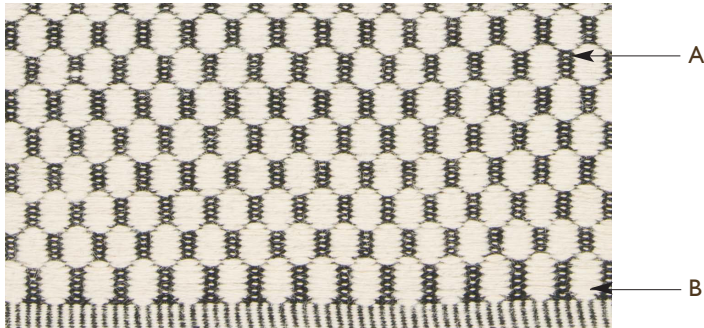

D ~ SPECIAL INSTRUCTIONS

_____
_____
_____
_____
_____
_____

☐ QUOTE   ☐ STRIKEOFF   ☐ ORDER

*TERMS: Price quotes honored for 60 days. Balance due before delivery.
50% deposit required on all orders.*

D ~ CLIENT INFORMATION

ACCOUNT #: _____
DESIGNER NAME: _____
ADDRESS: _____
_____
TEL: _____ CELL: _____
EMAIL: _____
SHIP TO ADDRESS: _____
_____
TEL: _____ CELL: _____
EMAIL: _____
END USER'S NAME: _____
ADDRESS: _____
_____
TEL: _____ CELL: _____
EMAIL: _____
PO#: _____ SIDEMARK: _____

COST P/SQ.FT: _____ TOTAL SQ.FT: _____
RUG COST: _____
PAD: _____
LABOR: _____
FREIGHT: _____
TOTAL: _____
DEPOSIT: _____
BALANCE: _____

CHECK #: _____ DATE: _____

☐ AMEX   ☐ MASTERCARD   ☐ VISA

CARD NUMBER: _____
EXP DATE: _____
NAME ON CARD: _____
SIGNATURE: _____

To expedite your order, you can pre-authorize to charge the balance to the credit card information above. Please initial here _____

NOTES

*Fibers will be dyed to match color numbers indicated.
*Variations in color, texture and irregular weaves are natural characteristics of hand made rugs.
*Natural, undyed wools can vary up to 8% in color.

OFFICIAL USE ONLY

SHIPPED VIA: _____
DATE SHIPPED: _____
TRACKING #: _____
WO #: _____