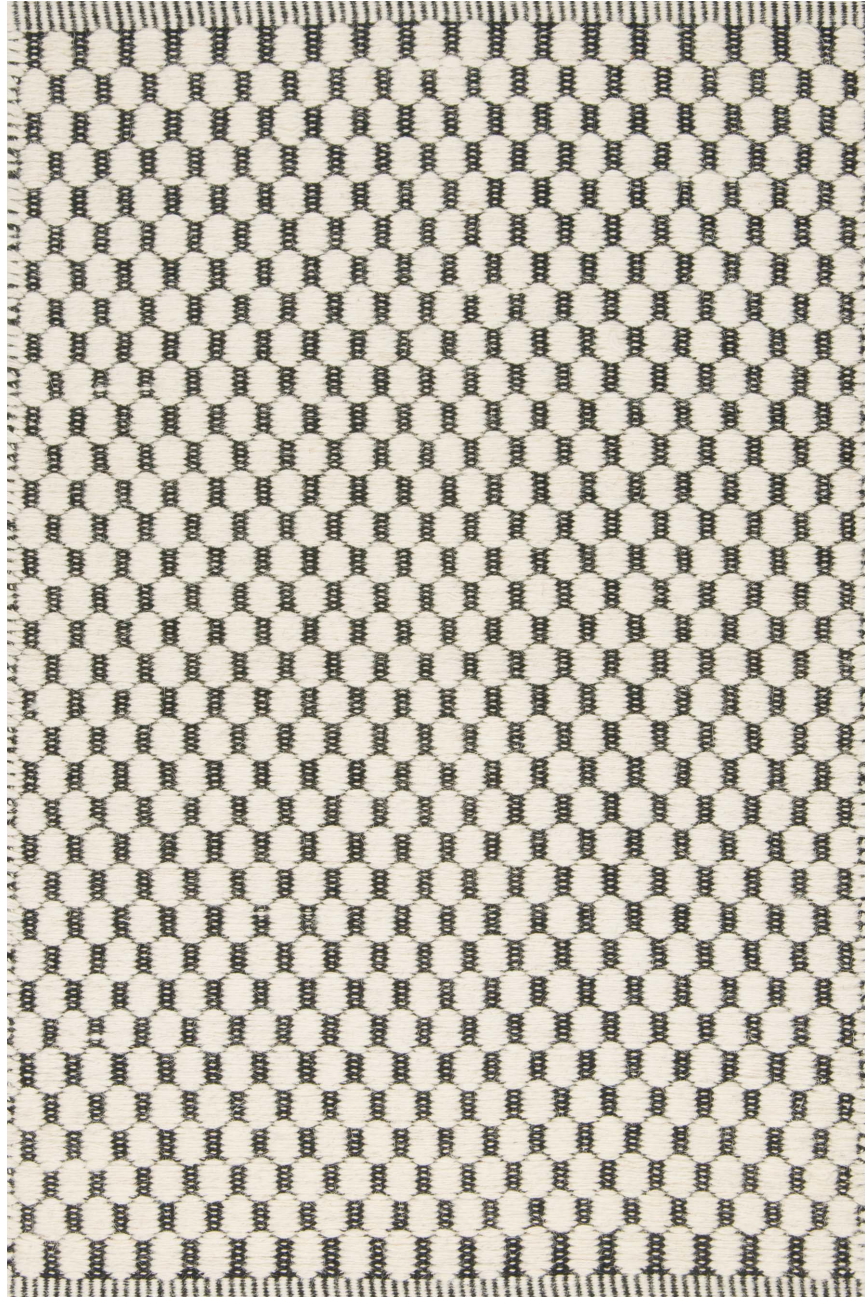

LEE JOFA® CARPET

LANCASTER COLLECTION

VOIO - EBONY

Hand Woven in India, Flat Weave. Wool & Cotton.

Colors: NW1, NW13

Custom Size and Color Available

2' x 3'

LEE JOFA[®] CARPET

LANCASTER COLLECTION

A ~ DESIGN & SHOWROOM INFORMATION

ORDER DATE: _____
 DESIGN: VOIO _____
 SHOWROOM: _____
 SALES ASSOCIATE: _____

B ~ DIMENSIONS

RUG SIZE: WIDTH _____ X LENGTH _____

C ~ COLORS

SAME AS SAMPLE COLOR: EBONY _____