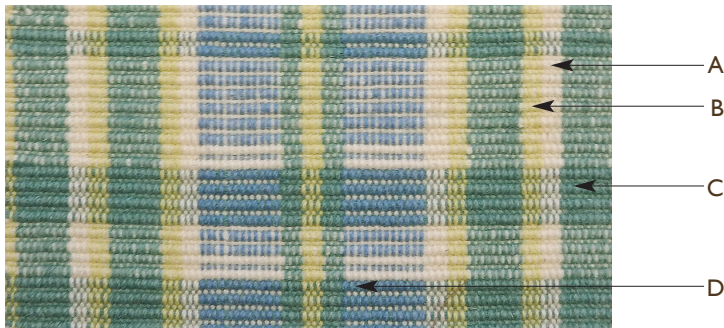

### WITTON - SPRING

Hand Woven in India. Flat Weave. Wool & Cotton.

Colors: S100, S151, S177, S190

Custom Size & Color Available.

1' x 1'

*Carpet is not guaranteed to match photographic representation.*

*Natural irregularities, color variation, weavelines and striations may appear in this carpet. These are inherent characteristics and are not to be considered manufacturing defects.*

### B ~ DIMENSIONS

RUG SIZE: WIDTH \_\_\_\_\_ X LENGTH \_\_\_\_\_

### C ~ COLORS

SAME AS SAMPLE COLOR: SPRING

CUSTOM COLOR: *Please specify color numbers below.*

A.  B.  C.   
 D.

### D ~ SPECIAL INSTRUCTIONS

See Lancaster Color Chart for wool options in 220 S & NW colors.

All other colors subject to upcharge.

\_\_\_\_\_  
 \_\_\_\_\_  
 \_\_\_\_\_  
 \_\_\_\_\_  
 \_\_\_\_\_

QUOTE  STRIKEOFF  ORDER