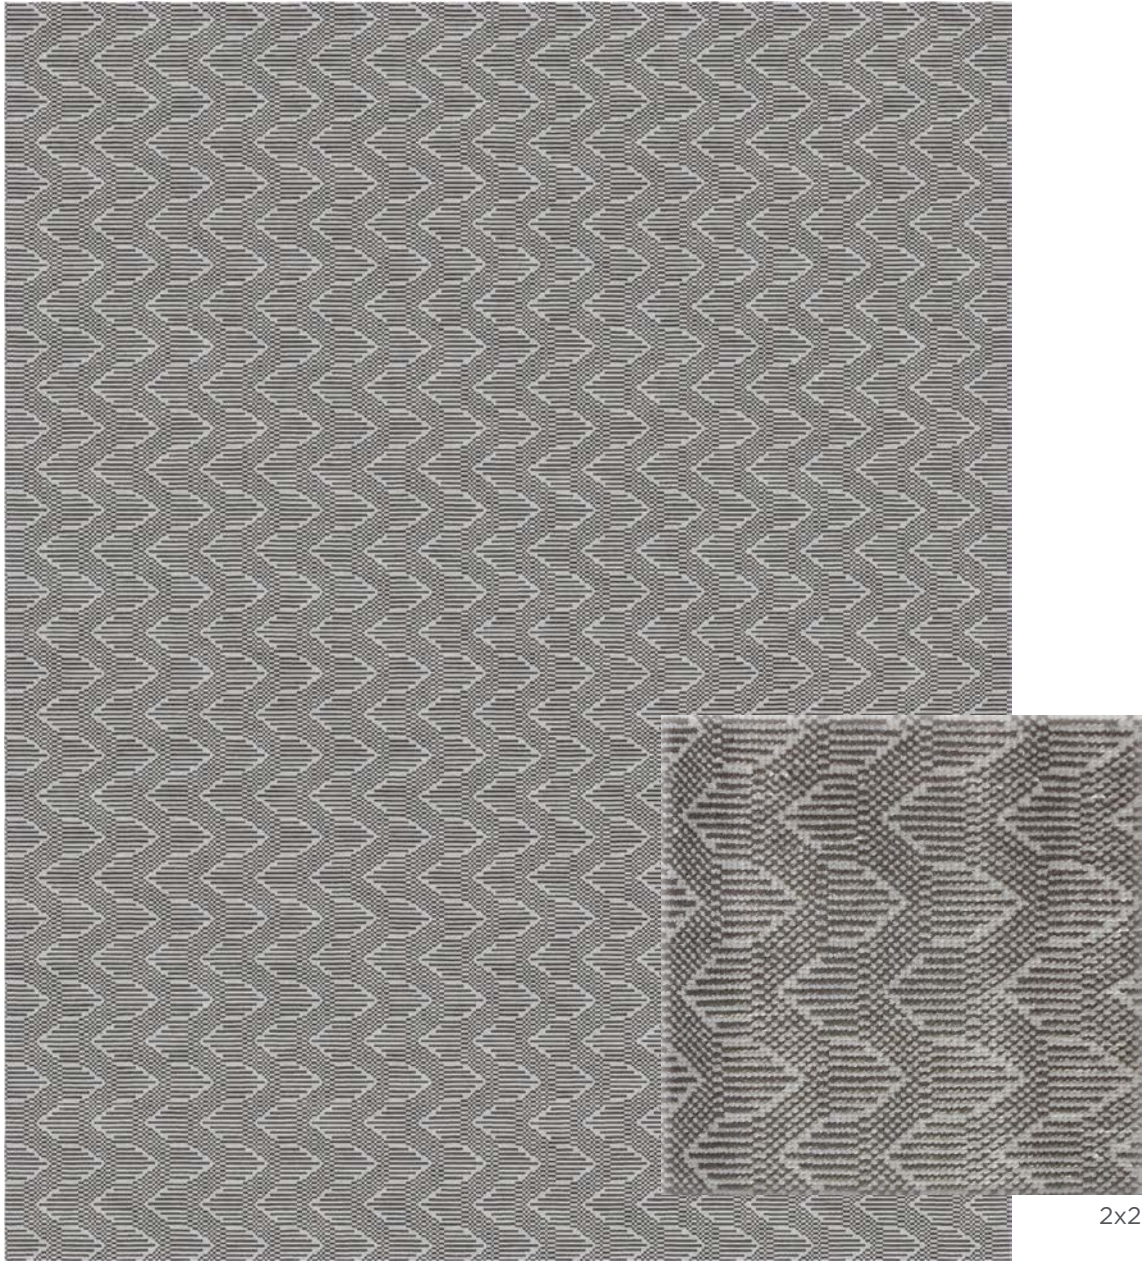

I | Create

CARPET

INDOOR • OUTDOOR

This is a digital representation of an 8x10 area rug

FALLENBEADS - RIVERBED

Hand Knotted in India

100% PET (polyethylene terephthalate): a yarn from recycled plastic containers, known as "Pop Bottle Carpet"

Custom Program: Max Size: 14'W x 20'L.

Choose from over 80 standard colors, see color chart for options.

Strike off in 4-6 weeks, rug production in 10-14 weeks, depending on size.

I | Create

CARPET

INDOOR • OUTDOOR

FALLENBEADS - RIVERBED

Colors:

PK241SM

P3138SM

INDOOR • OUTDOOR

QUOTE STRIKE-OFF ORDER

TERMS: Price quotes honored for 60 days.
Balance due before delivery.
50% deposit required on all orders.

A - DESIGN & SHOWROOM INFORMATION