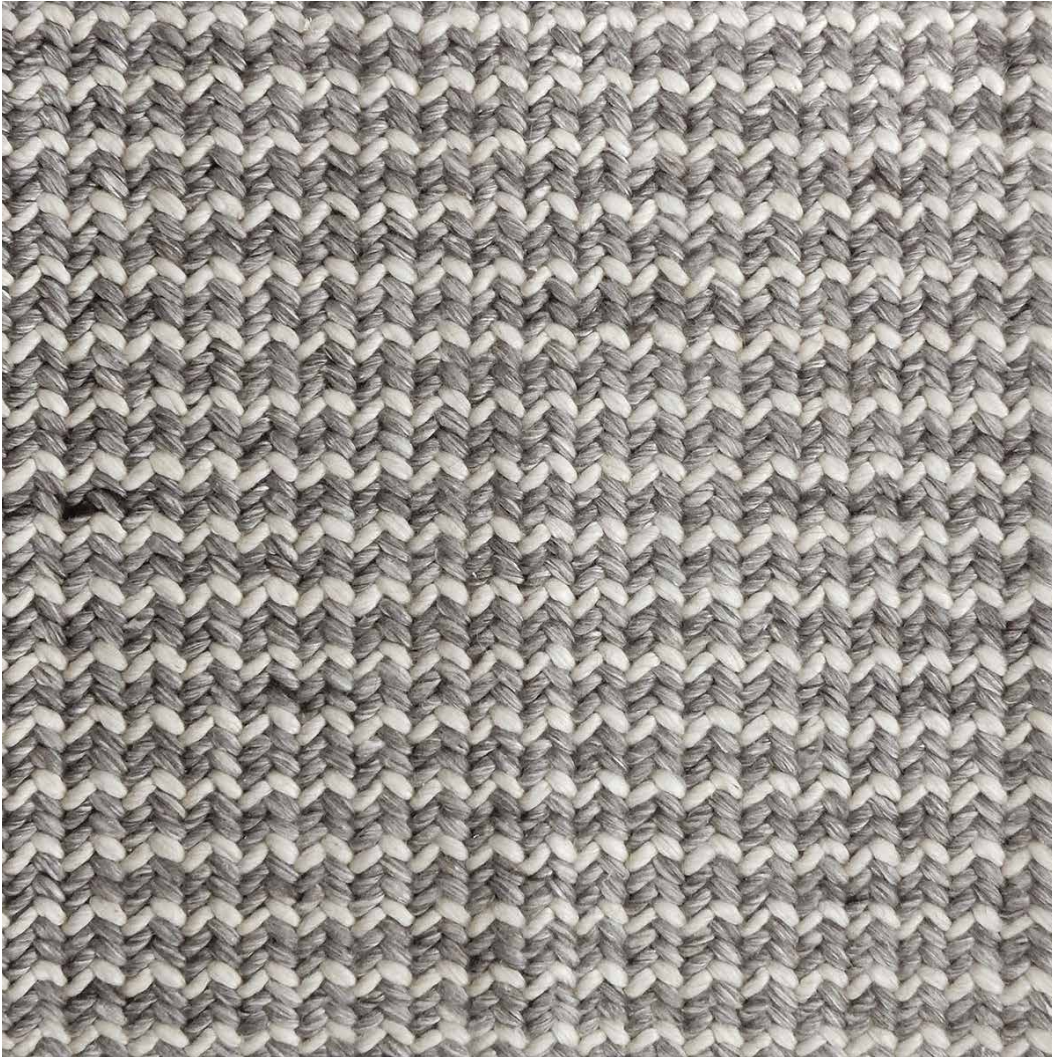

## CARPET

2'x2'

### **Harizag - Silverstreak**

Item#: CL-101037

Hand Woven in India  
100% Wool

Available in 5.6x8.6, 7.6x9.6, 8.6x11.6, 9.6x13.6.

Custom size available up to 15ft Wide.

Colors are interchangeable from sample to sample. Custom color available with an upcharge. Strike off in 6-8 Weeks, Rug Production in 14-16 Weeks.

## C ~ COLORS

SAME AS SAMPLE   COLOR: **SILVERSTREAK** \_\_\_\_\_  
 CUSTOM COLOR: *Please specify color number below*

A.    B.