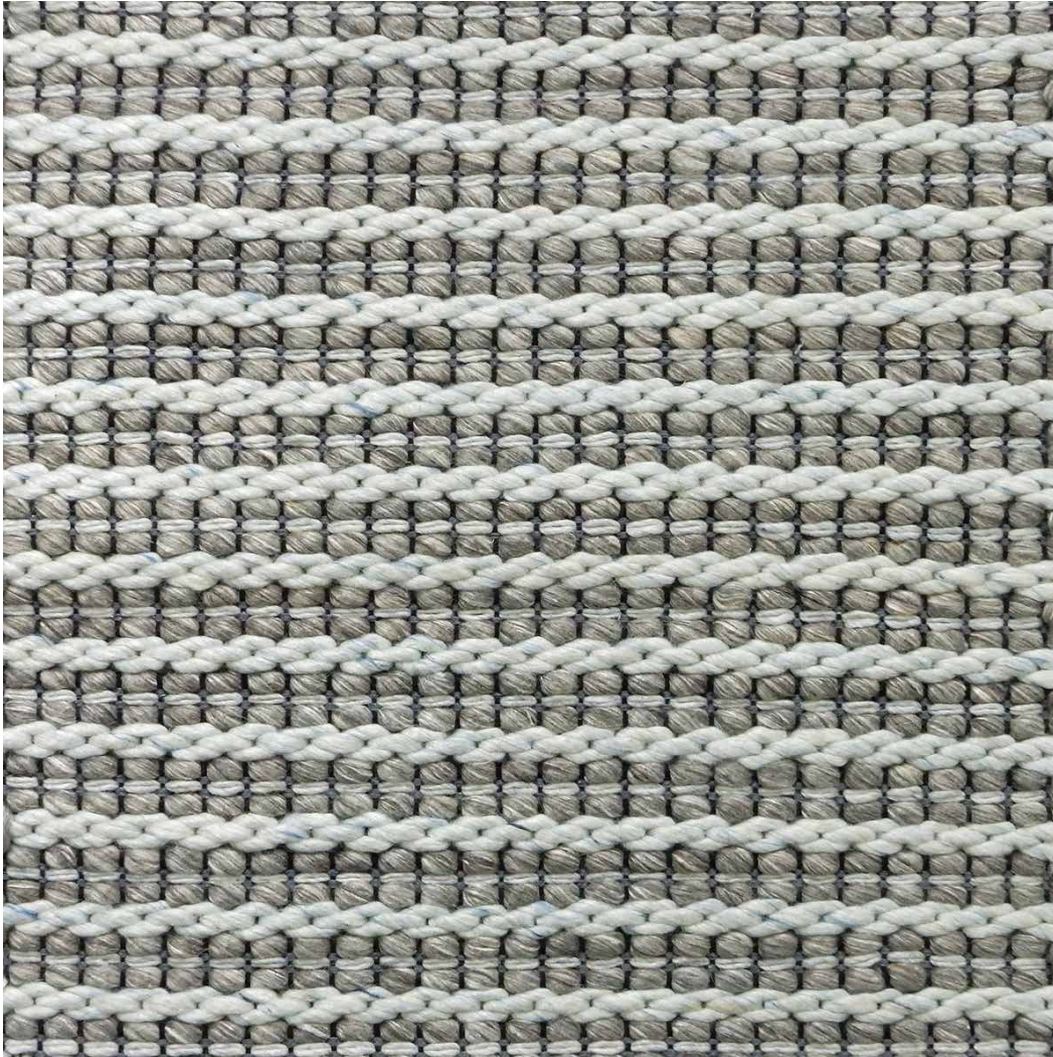

## CARPET

2'x2'

### **Hascuit - Dolphin**

Item#: CL-101044

Hand Woven in India  
100% Wool

Available in 5.6x8.6, 7.6x9.6, 8.6x11.6, 9.6x13.6.

Custom size available up to 15ft Wide.

Colors are interchangeable from sample to sample. Custom color available with an upcharge. Strike off in 6-8 Weeks, Rug Production in 14-16 Weeks.