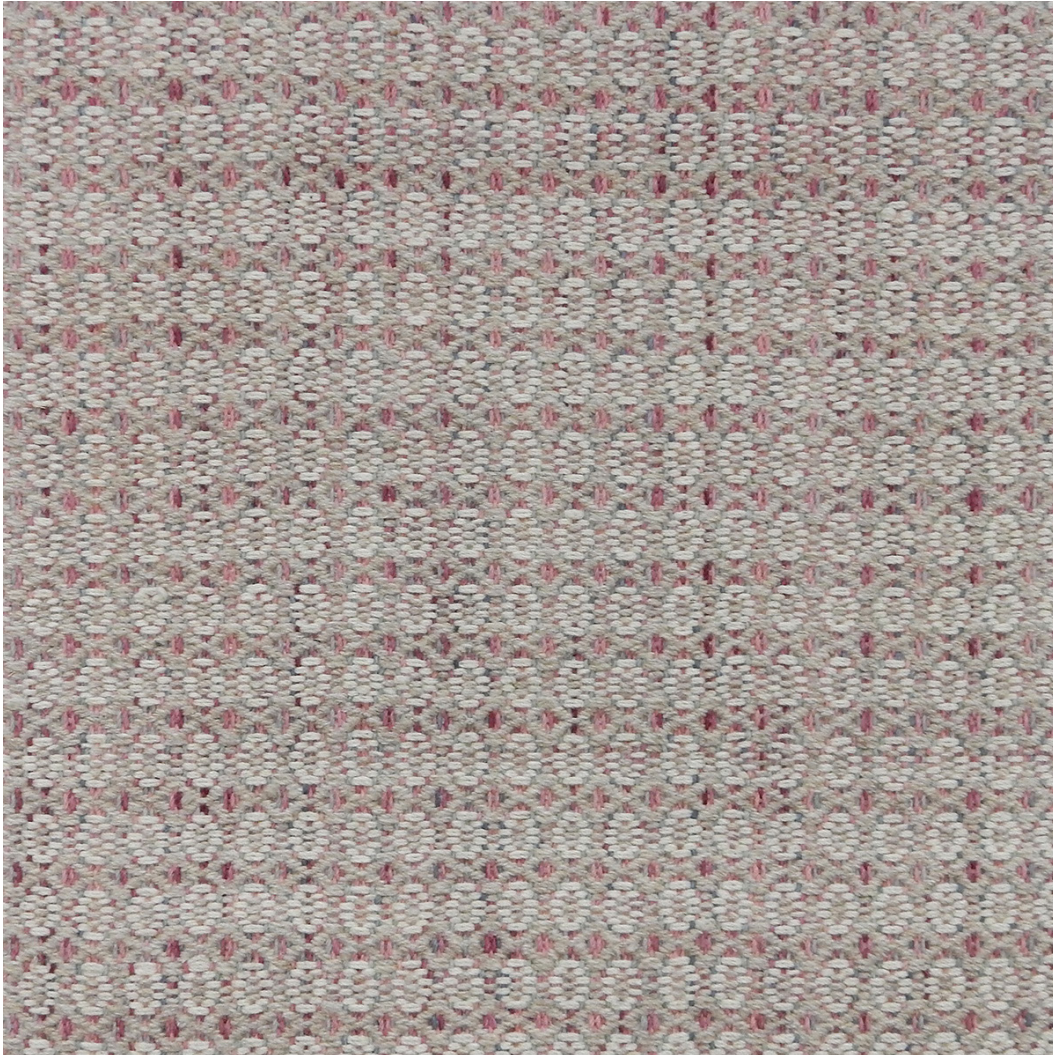

## CARPET

2'x2'

### **Hinipark - Horizon**

Item#: CL-101035

Hand Woven in India  
55% Wool, 30% Tencel, 15% Nylon

Made to Order Program  
Max width 15ft. Custom color available using any color reference.  
Strike off in 6-8 weeks, Rug production in 16-20 weeks.

## B ~ DIMENSIONS

WIDTH: \_\_\_\_\_ LENGTH: \_\_\_\_\_  
*Max Width 15ft*