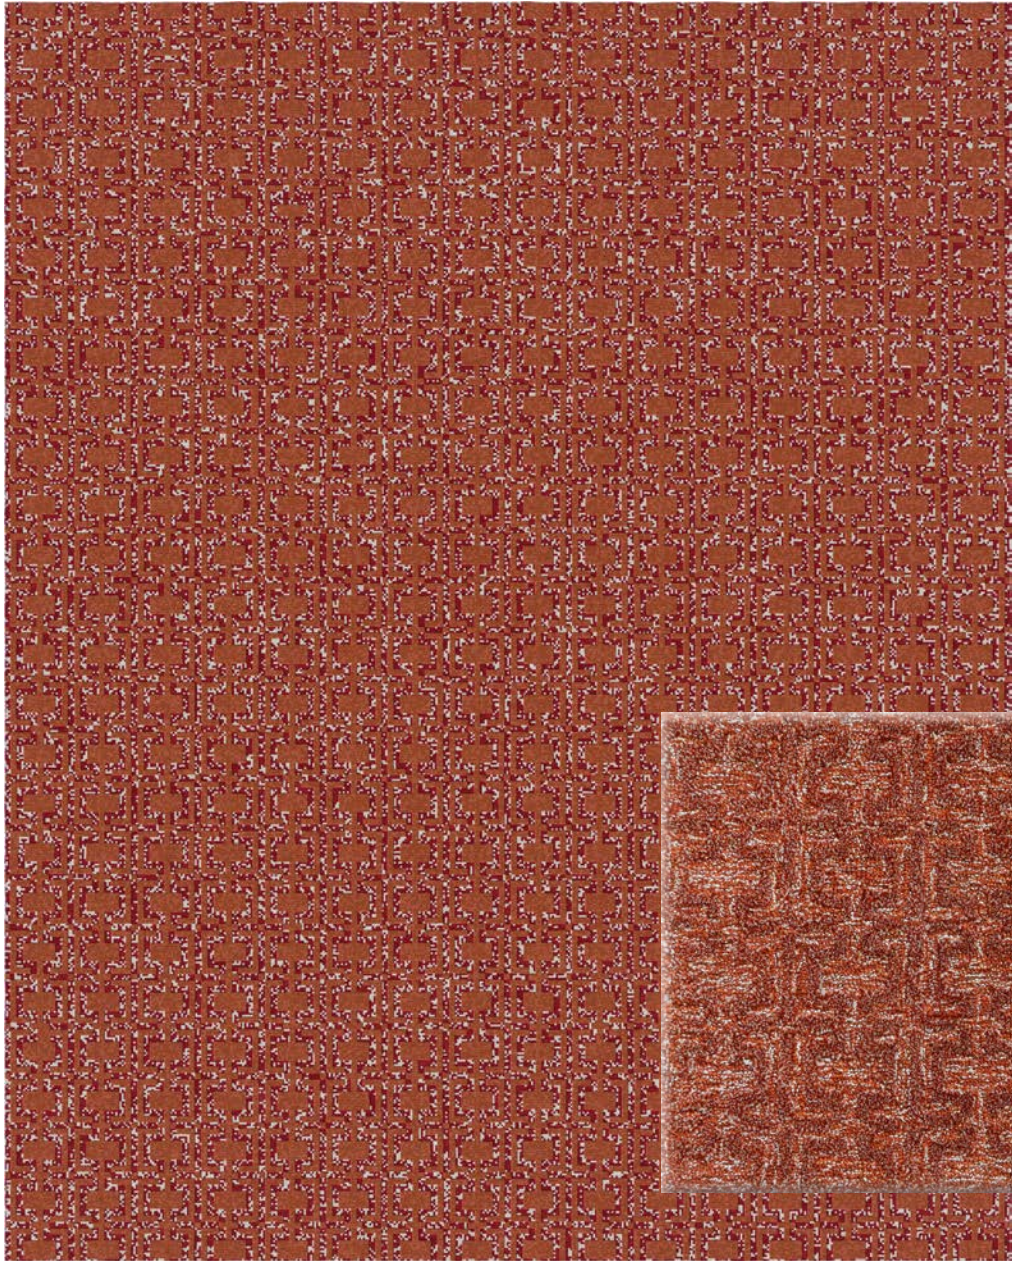

I | Create

CARPET

INDOOR • OUTDOOR

This is a digital representation of an 8x10 area rug

KANGLE - FLAME

Hand Tufted in India

100% PET (polyethylene terephthalate): a yarn from recycled plastic containers, known as “Pop Bottle Carpet”

Custom Program: Max Size: 14'W x 20'L.

Choose from over 80 standard colors, see color chart for options.

Strike off in 4-6 weeks, rug production in 10-14 weeks, depending on size.

Rugs larger than 9ft wide may take longer due to shipping requirements.

I|Create

CARPET

INDOOR • OUTDOOR

2x2

KANGLE - FLAME

Colors:

P4541SM-1P
P2358SM-1P
P3812SM-10
0010-1P

Cut