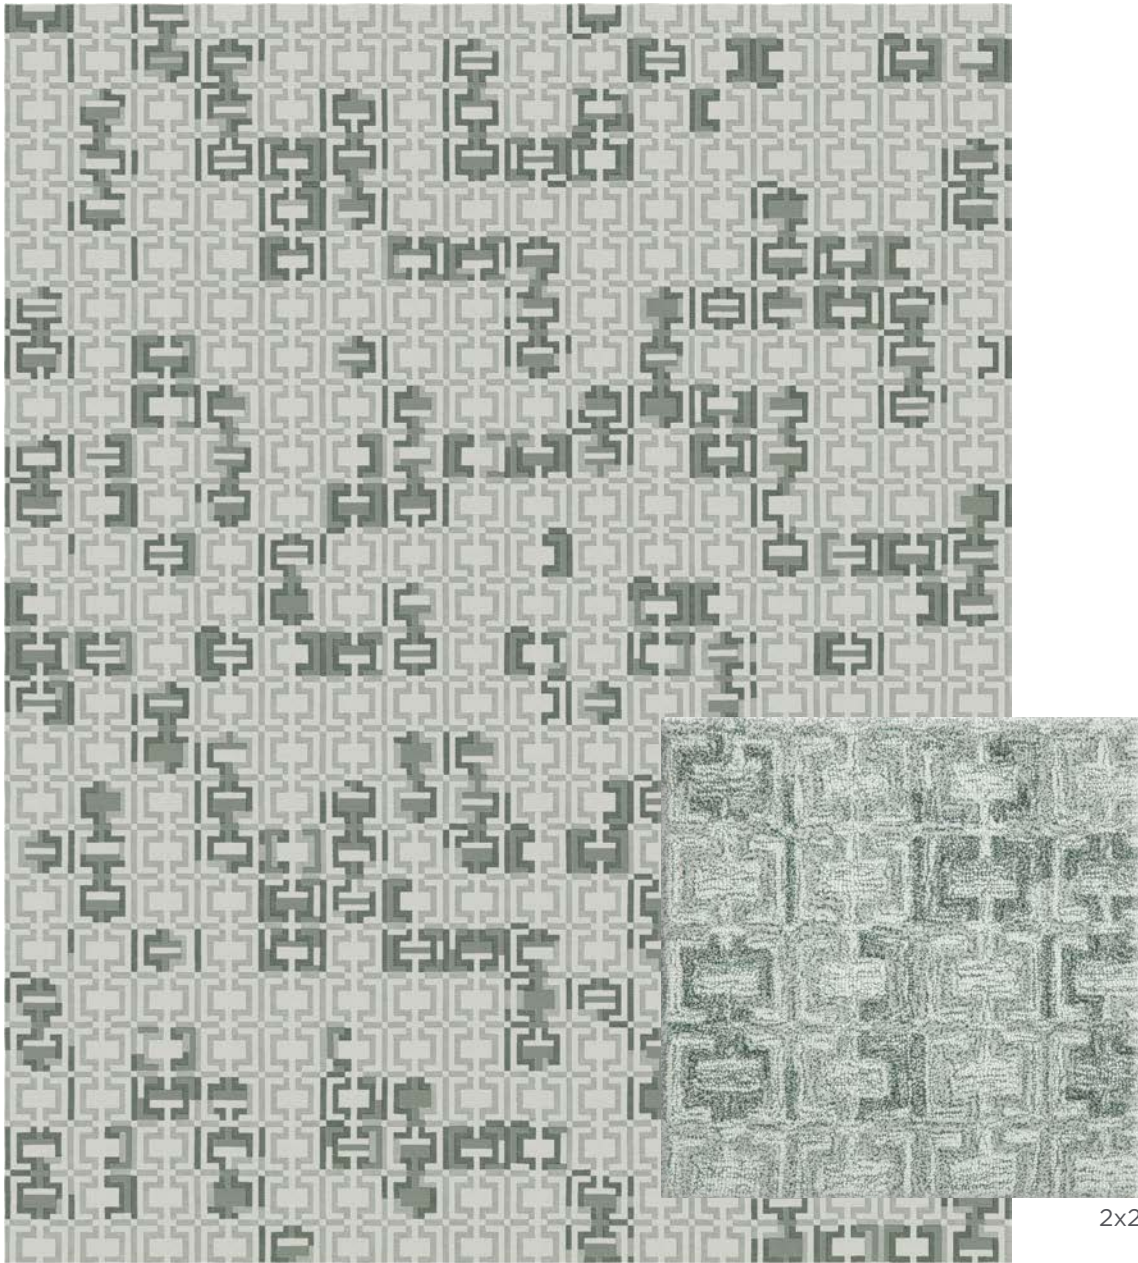

I | Create

CARPET

INDOOR • OUTDOOR

2x2

KANGLE - LAGOON

Colors:

PJ822SM-2P
PJ814SM-1P
PK241SM-1P

Cut

PJ822SM-1P
PJ814SM-1P
PK241SM-2P

Cut

PJ822SM-2P
PJ814SM-1P
PK241SM-1P

Loop

PJ822SM-1P
PJ814SM-1P
PK241SM-2P

Loop