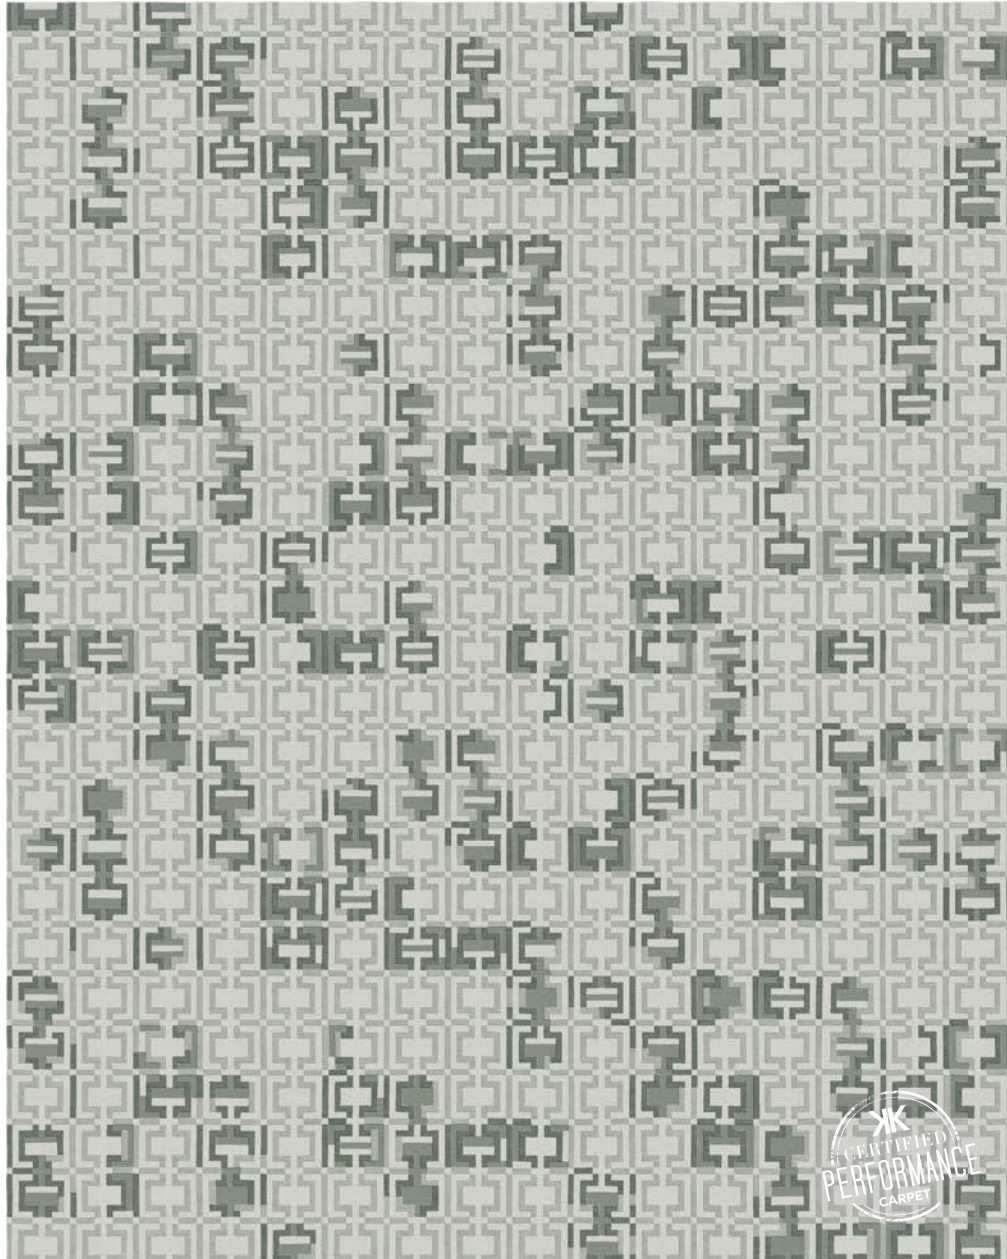

I | Create

CARPET

INDOOR • OUTDOOR

This is a digital representation of an 8x10 area rug

KANGLE - LAGOON

Hand Tufted in India

100% PET (polyethylene terephthalate): a yarn from recycled plastic containers, known as "Pop Bottle Carpet"

Custom Program: Max Size: 14'W x 20'L.

Choose from over 80 standard colors, see color chart for options.

Strike off in 4-6 weeks, rug production in 10-14 weeks, depending on size.

Rugs larger than 9ft wide may take longer due to shipping requirements.