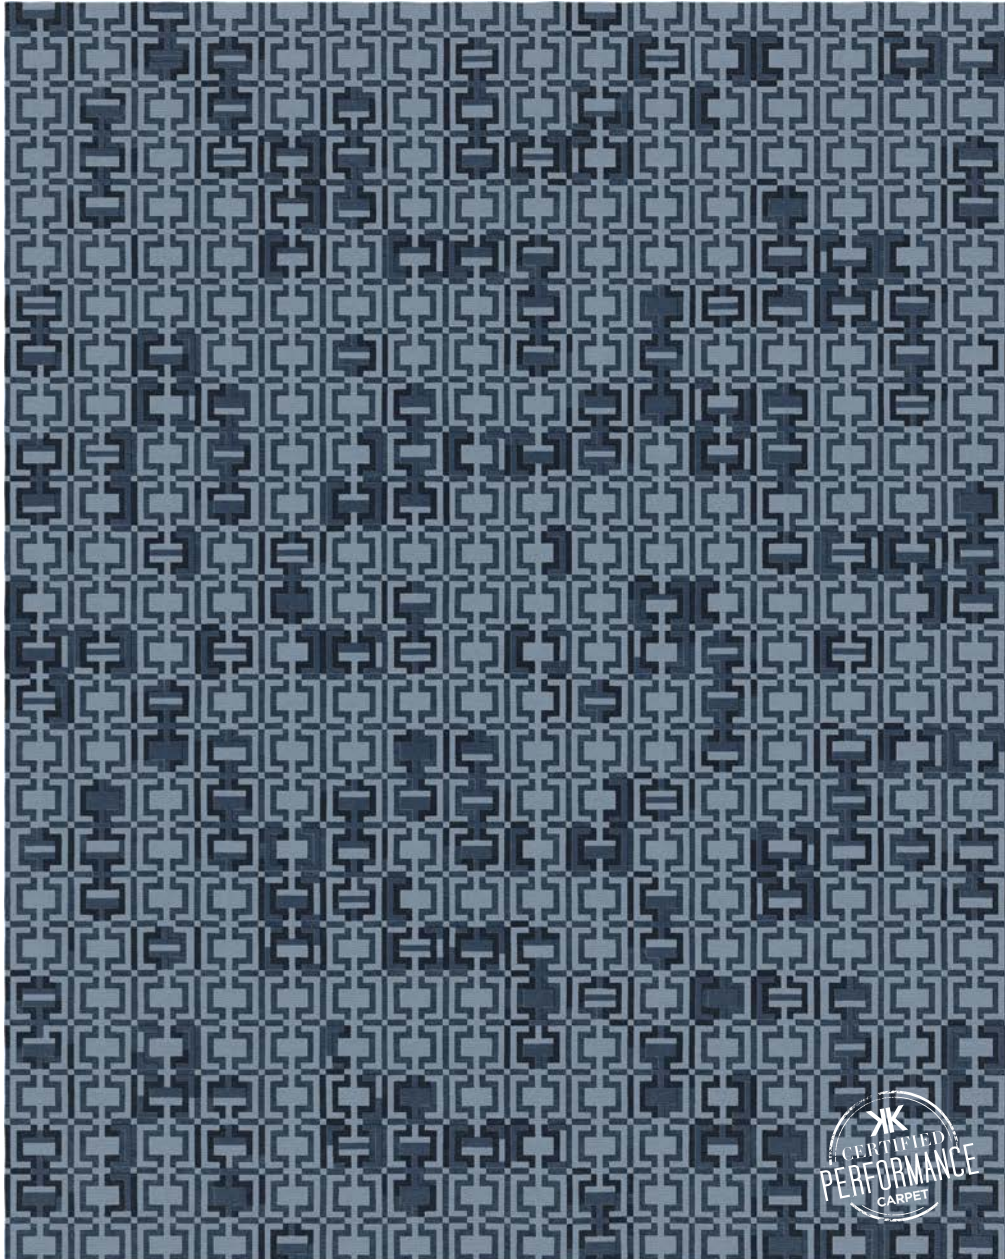

I | Create

CARPET

INDOOR • OUTDOOR

This is a digital representation of an 8x10 area rug

KANGLE - MARINA

Hand Tufted in India

100% PET (polyethylene terephthalate): a yarn from recycled plastic containers, known as "Pop Bottle Carpet"

Custom Program: Max Size: 14'W x 20'L.

Choose from over 80 standard colors, see color chart for options.

Strike off in 4-6 weeks, rug production in 10-14 weeks, depending on size.

Rugs larger than 9ft wide may take longer due to shipping requirements.