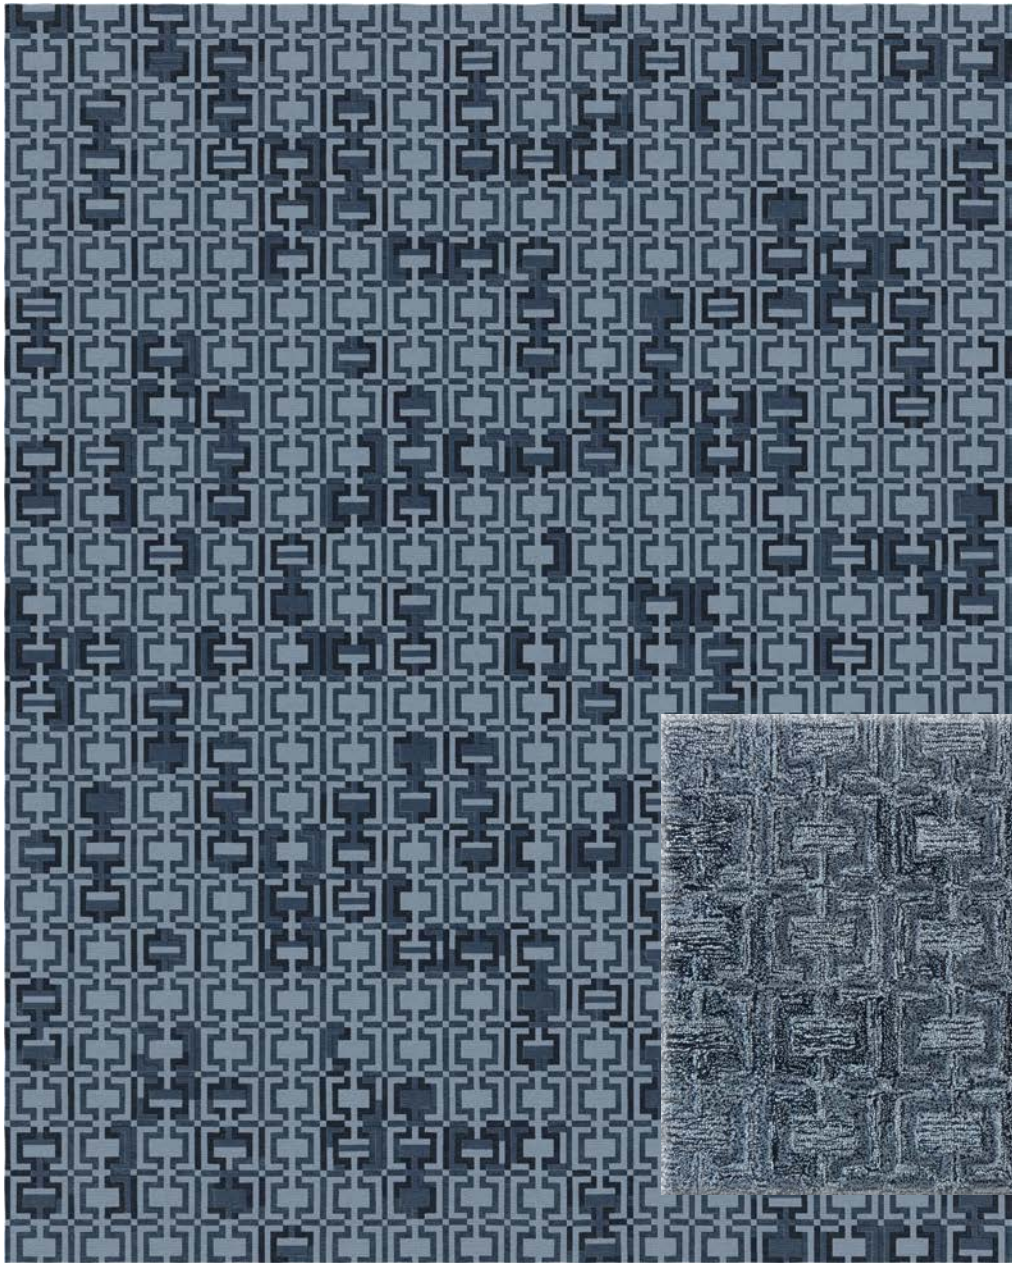

I | Create

CARPET

INDOOR • OUTDOOR

2x2

KANGLE - MARINA

Colors:

P5809SM-2P

P5809SM-1P

P5809SM-2P

P5809SM-1P

P4231SM-1P

P4231SM-1P

P4231SM-1P

P4231SM-1P

P4514SM-1P

P4514SM-2P

P4514SM-1P

P4514SM-2P

Cut

Cut

Loop

Loop