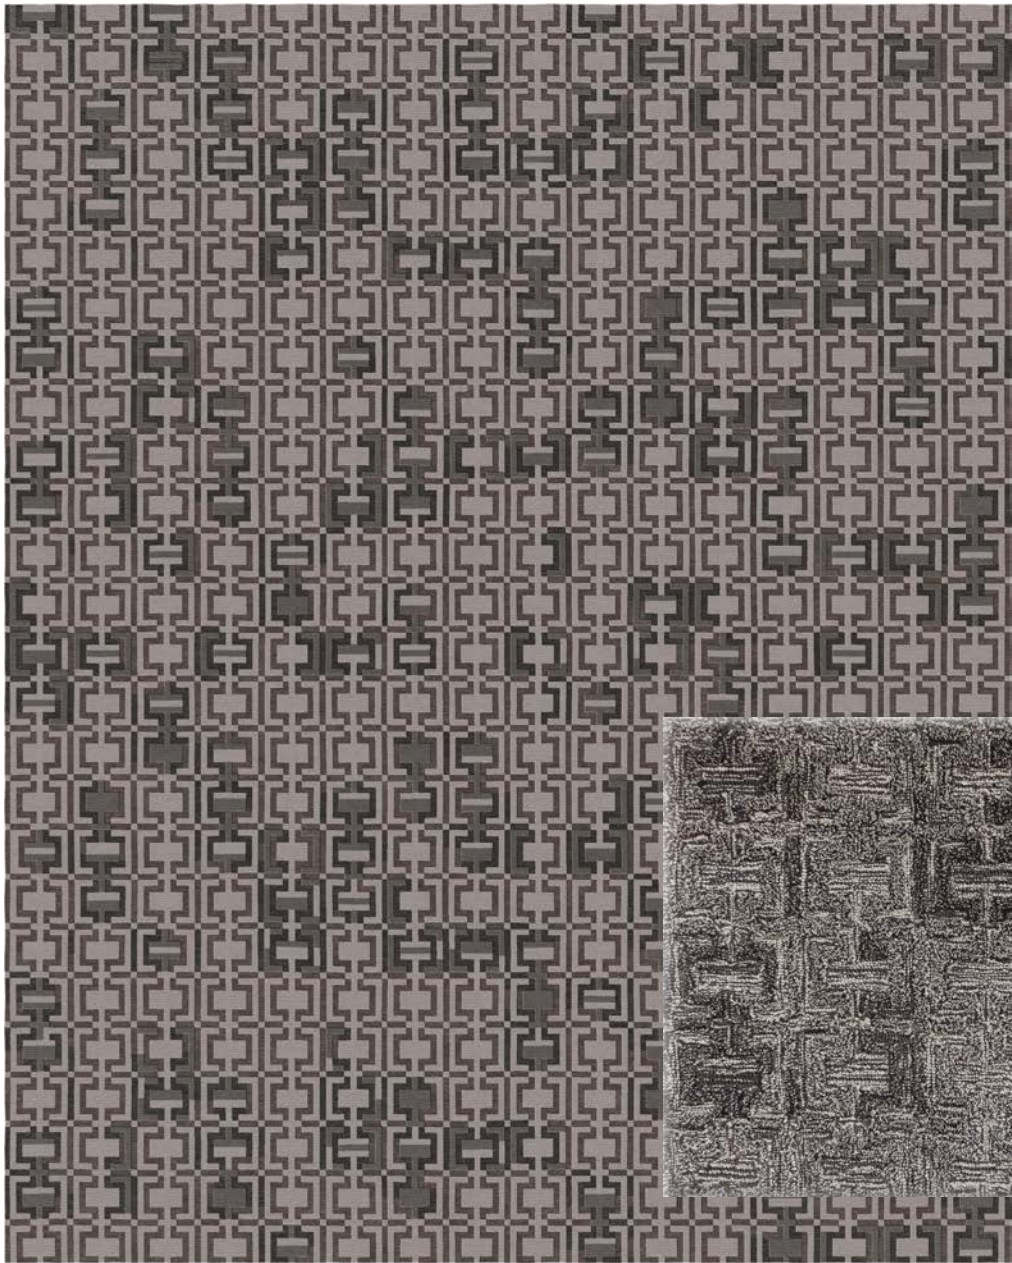

I | Create

CARPET

INDOOR • OUTDOOR

2x2

KANGLE - WOODLAND

Colors:

PE632SM-2P
P3981SM-1P
PJ808SM-1P

Cut

PE632SM-1P
P3981SM-1P
PJ808SM-2P

Cut

PE632SM-2P
P3981SM-1P
PJ808SM-1P

Loop

PE632SM-1P
P3981SM-1P
PJ808SM-2P

Loop