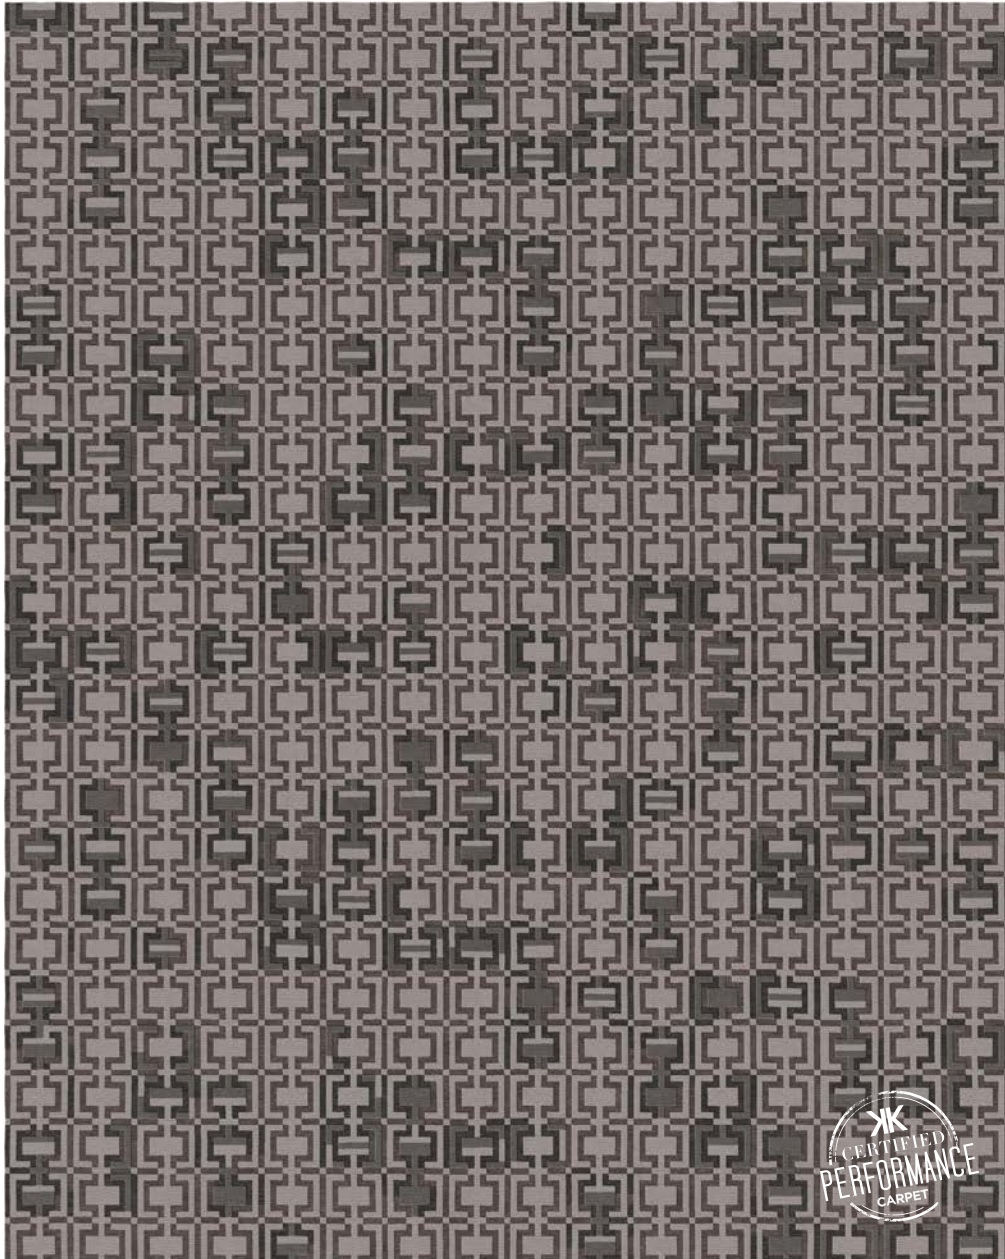

I | Create

CARPET

INDOOR • OUTDOOR

This is a digital representation of an 8x10 area rug

KANGLE - WOODLAND

Hand Tufted in India

100% PET (polyethylene terephthalate): a yarn from recycled plastic containers, known as "Pop Bottle Carpet"

Custom Program: Max Size: 14'W x 20'L.

Choose from over 80 standard colors, see color chart for options.

Strike off in 4-6 weeks, rug production in 10-14 weeks, depending on size.

Rugs larger than 9ft wide may take longer due to shipping requirements.