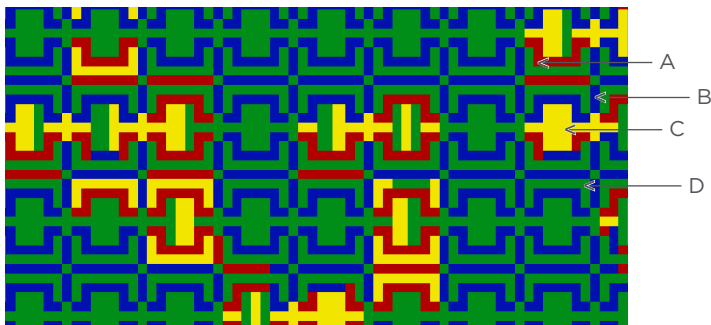

D - SPECIAL INSTRUCTIONS

_____
_____
_____
_____

E - CLIENT INFORMATION

ACCOUNT #: _____
DESIGNER NAME: _____
ADDRESS: _____
_____

TEL: _____ CELL: _____
EMAIL: _____
SHIP TO ADDRESS: _____
_____

TEL: _____ CELL: _____
EMAIL: _____
END USER'S NAME: _____
ADDRESS: _____
_____

TEL: _____ CELL: _____
EMAIL: _____
PO#: _____ SIDEMARK: _____

COST P/SQFT: _____ TOTAL SQFT: _____
RUG COST: _____
PAD: _____
LABOR: _____
FREIGHT: _____
TOTAL: _____
DEPOSIT: _____
BALANCE: _____

CHECK#: _____ DATE: _____
AMEX   MASTERCARD   VISA
CARD NUMBER: _____
EXP DATE: _____
NAME ON CARD: _____
SIGNATURE: _____

TO EXPEDITE YOUR ORDER, YOU CAN PRE-AUTHORIZE TO CHARGE THE BALANCE TO THE CREDIT CARD INFORMATION ABOVE. PLEASE INITIAL HERE: _____

*FIBERS WILL BE DYED TO MATCH COLOR NUMBERS INDICATED.
**VARIATIONS IN COLOR, TEXTURE AND IRREGULAR WEAVES ARE NATURAL CHARACTERISTICS OF HAND MADE RUGS.