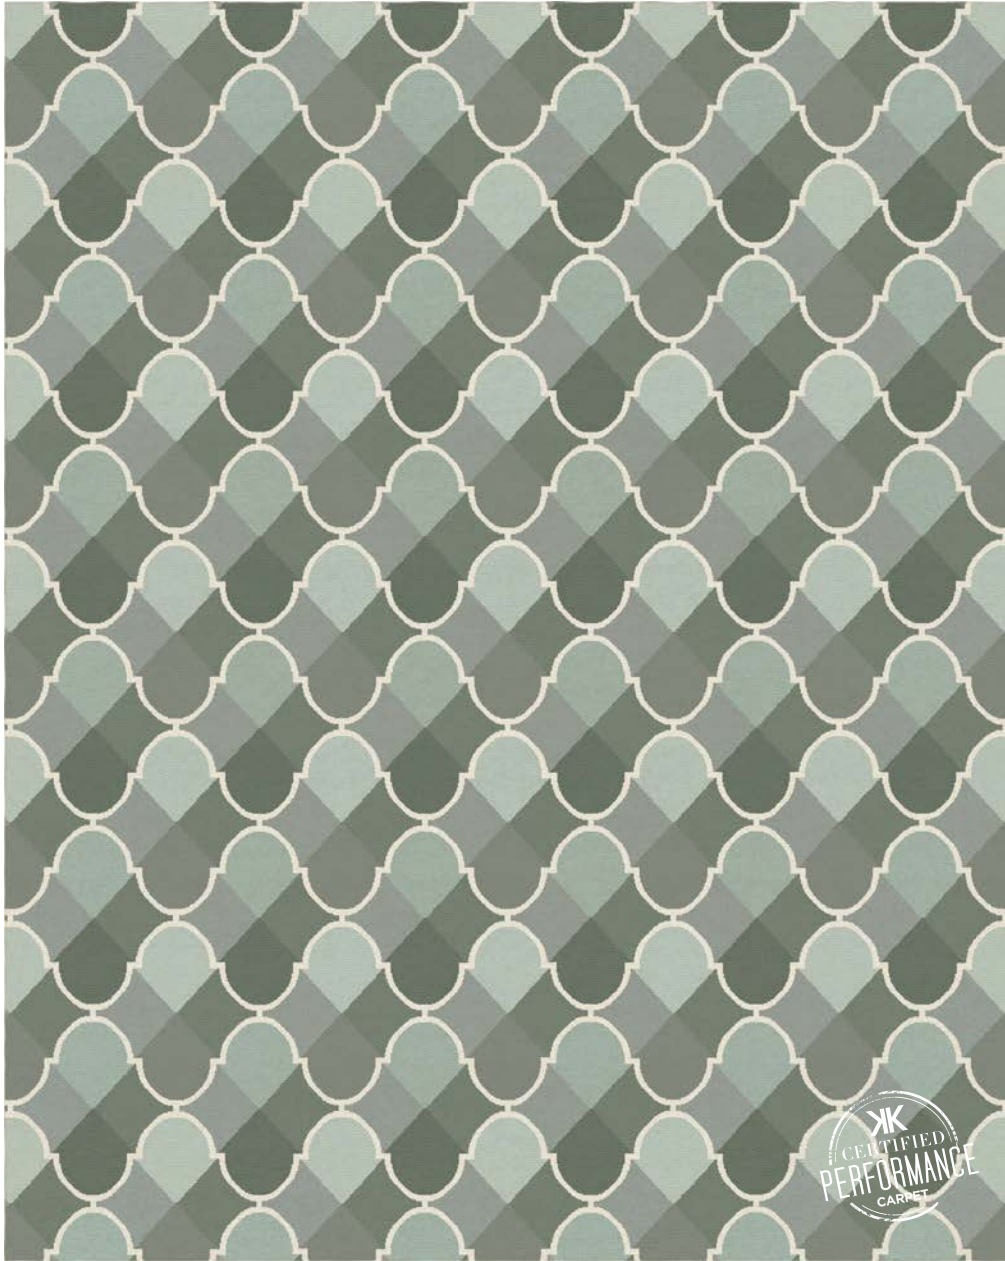

I | Create

CARPET

INDOOR • OUTDOOR

This is a digital representation of an 8x10 area rug

KESHIME - LAGOON

Hand Tufted in India

100% PET (polyethylene terephthalate): a yarn from recycled plastic containers, known as “Pop Bottle Carpet”

Custom Program: Max Size: 14'W x 20'L.

Choose from over 80 standard colors, see color chart for options.

Strike off in 4-6 weeks, rug production in 10-14 weeks, depending on size.

Rugs larger than 9ft wide may take longer due to shipping requirements.