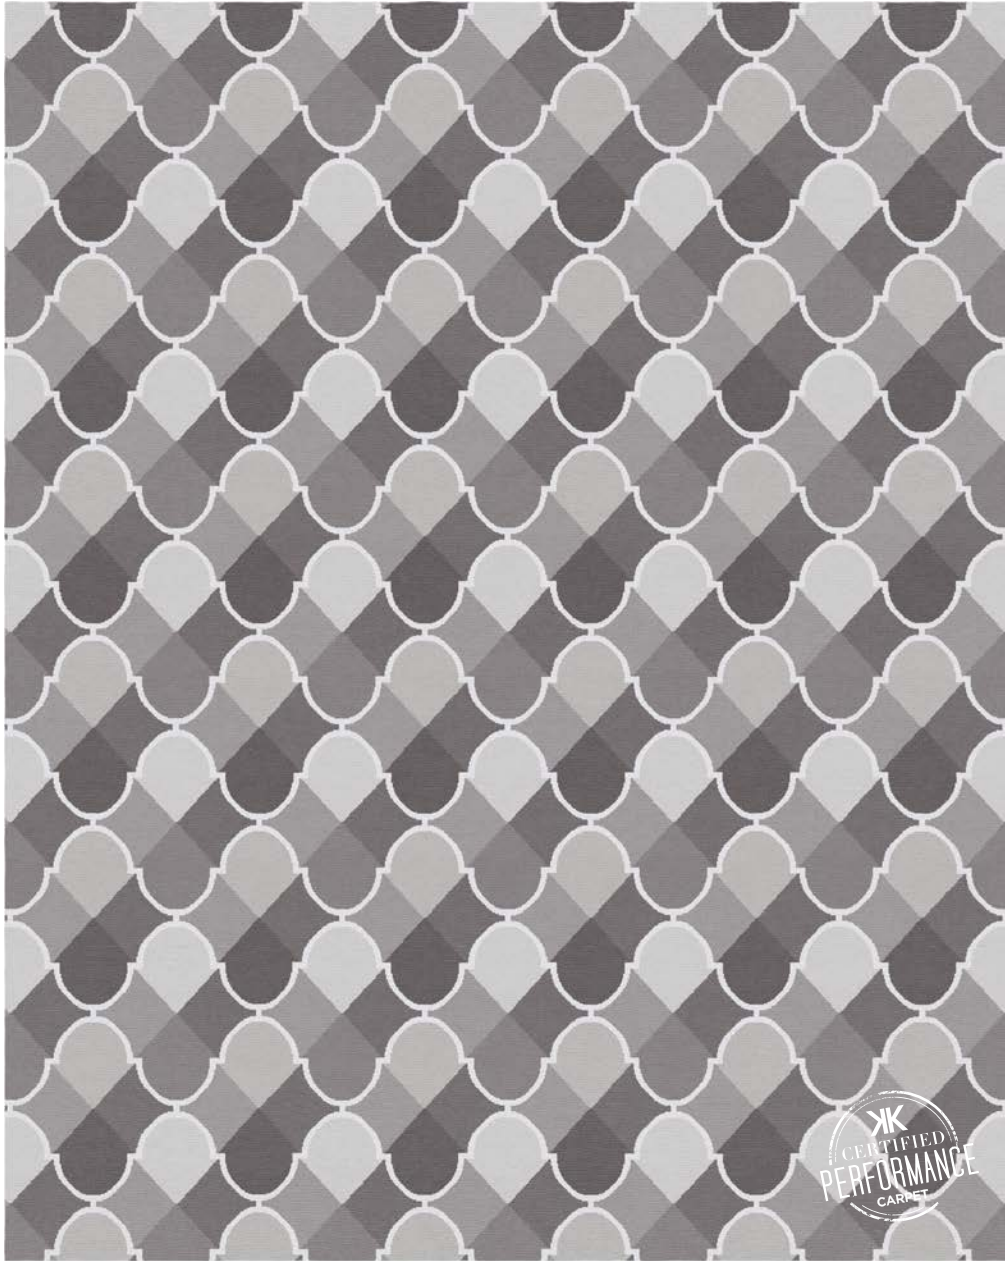

I | Create

CARPET

INDOOR • OUTDOOR

This is a digital representation of an 8x10 area rug

KESHIME - WOODLAND

Hand Tufted in India

100% PET (polyethylene terephthalate): a yarn from recycled plastic containers, known as “Pop Bottle Carpet”