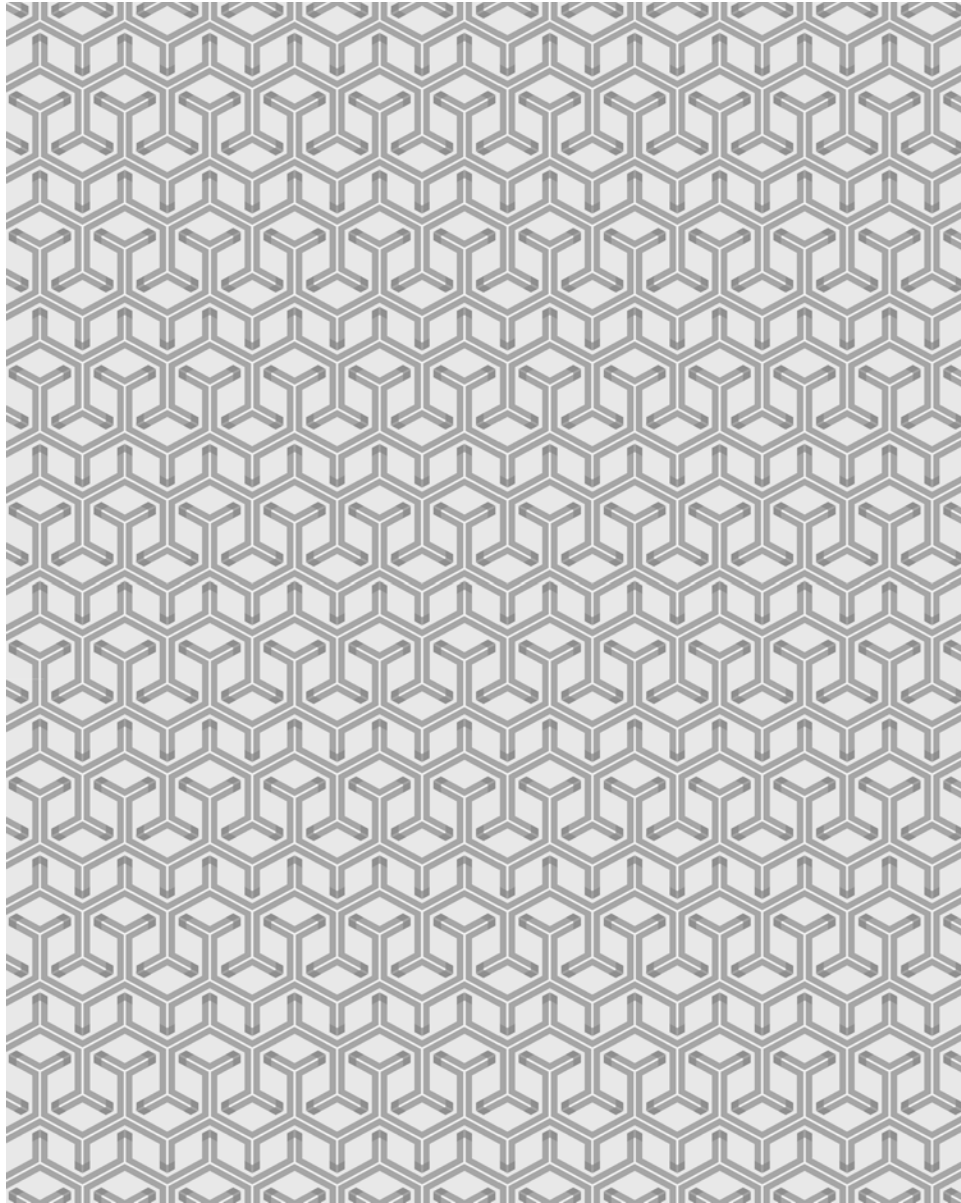

I | Create

CARPET

This is a digital representation of an 8x10

Arey - Ice

Item#: CK-102081

Hand Tufted in Thailand
50% Felted Wool, 40% Shiny Nylon, 10% Wool

Custom Color & Size
Call for Quote on Rugs Smaller than 5'x7'
& Special Projects including Stairs