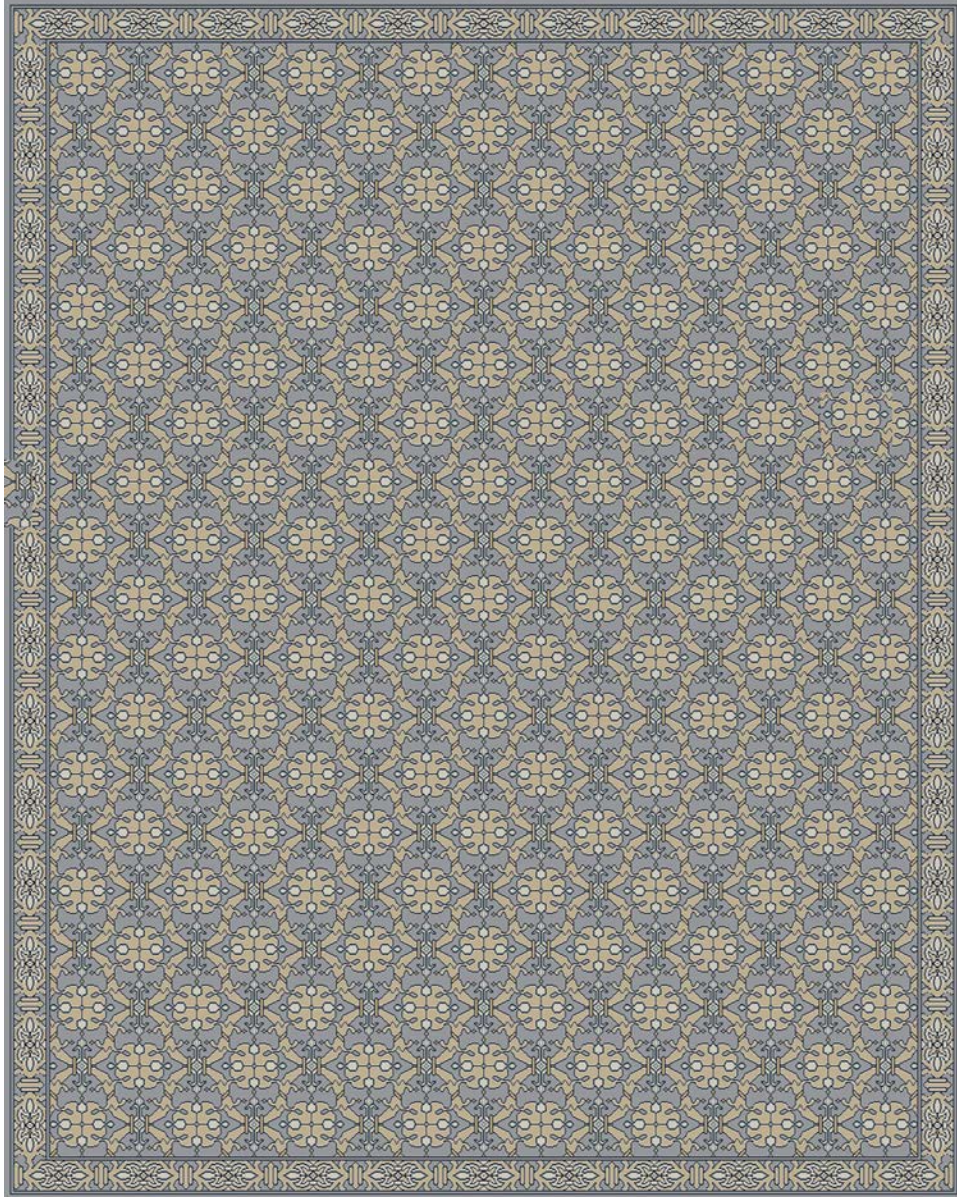

I | Create

CARPET

This is a digital representation of an 8x10

Arshly - Ocean

Item#: CK-102084

Hand Tufted in Thailand
60% Wool, 40% Shiny Nylon

Custom Color & Size
Call for Quote on Rugs Smaller than 5'x7'
& Special Projects including Stairs