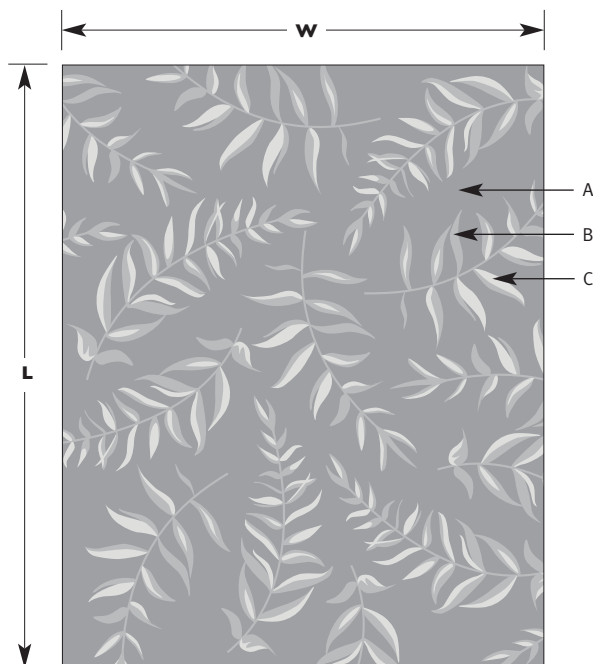

ORDER DATE: _____
DESIGN NAME: ASIAN BAMBOO/C
SHOWROOM: _____
SALES ASSOCIATE: _____

B ~ DIMENSIONS

RUG SIZE: WIDTH: _____ X LENGTH: _____

C ~ QUALITY (CHOOSE ONE)

INDO SINO

D ~ SPECIFICATIONS

	COLOR	WOOL	VISCOSE CUT ONLY	CUT PILE	LOOP PILE	HIGH TWIST (INDO ONLY)
		CHOOSE ONE		CHOOSE ONE		
A. GROUND						n/a
B. DESIGN						
C. DESIGN						