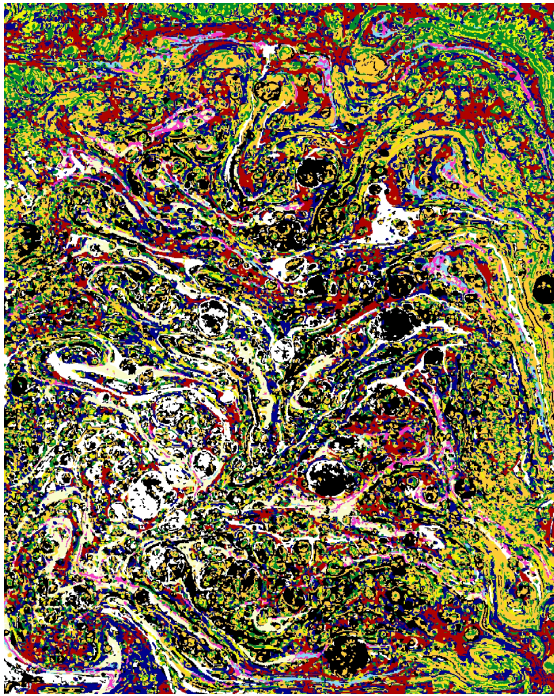

KBS445

KBS446

KW447(2)
KBS446(1)

KW448(2)
KBS449(1)

KW = Wool • KS = Silk • KBS = Artificial Silk
Carpet is not guaranteed to match digital representation

AYRES

DESIGN SPECIFICATIONS

Content:

- Wool Wool & Artificial Silk Wool & Silk
 Artificial Silk Silk

Size: Width _____ x Length _____

Color:

- Same as sample, Color Name: Bronzite(rug#15648)
 Mercury(rug#15672)

Custom Color; Please Specify below