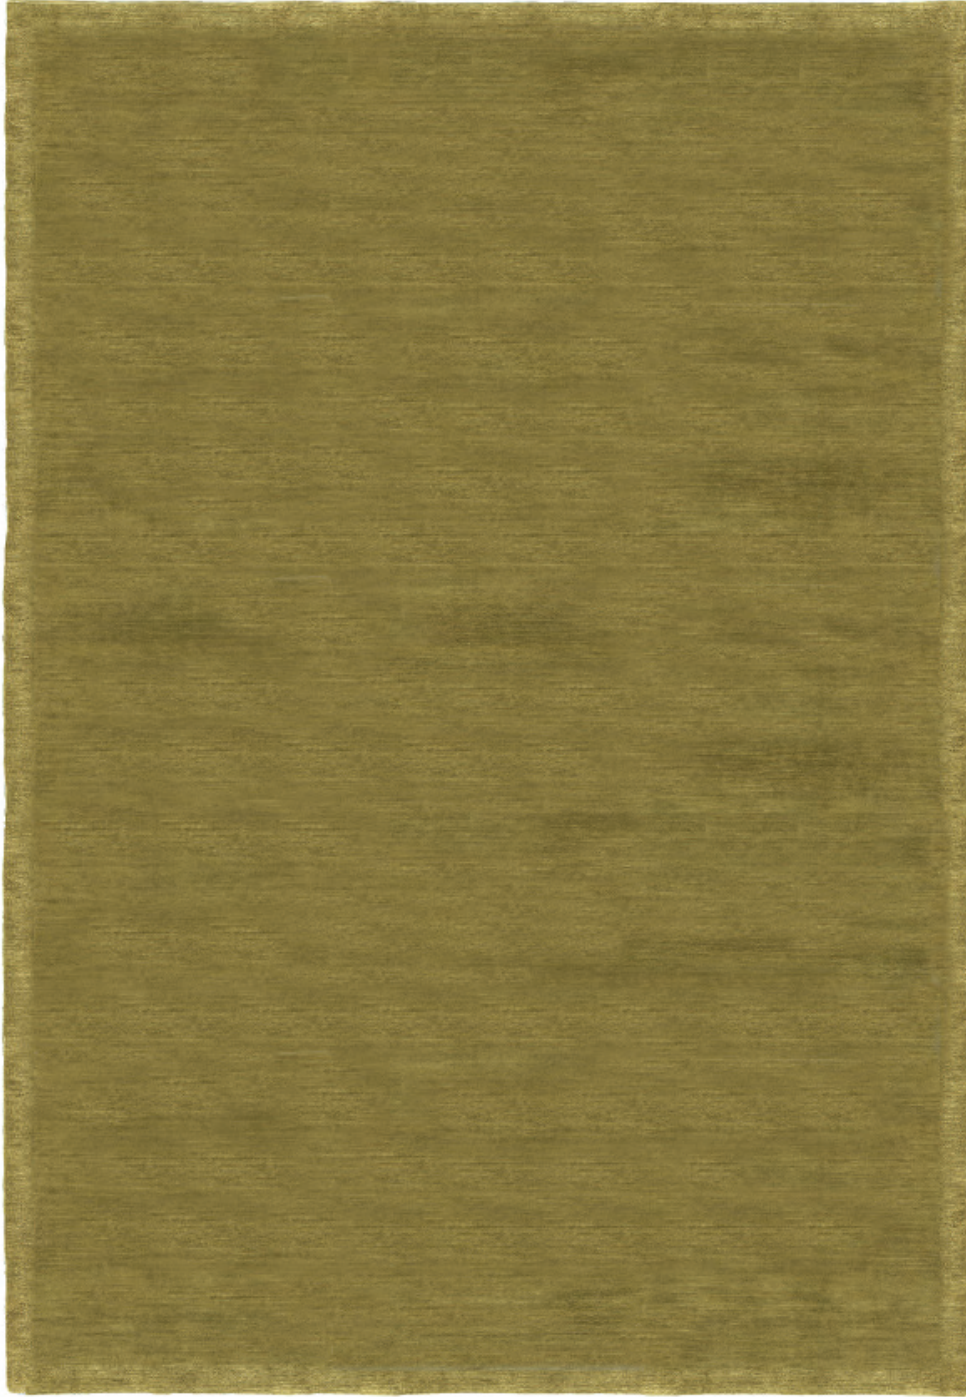

THE TIBETAN COLLECTION

BORDERLINE/C - SAGE

COUNTRY OF ORIGIN · NEPAL

CONTENT · WOOL & SILK

QUALITY · 100 KNOT COUNT

* CUSTOM SIZES AND COLORS AVAILABLE

DUE TO HANDWOVEN CONSTRUCTION AND FIBER'S NATURAL VARIATIONS, CARPET IS NOT GUARANTEED TO MATCH PHOTOGRAPHIC REPRESENTATION

THE TIBETAN COLLECTION

BORDERLINE/C - SAGE

BASE COLOR · KW21

BORDER COLOR · KS21

BORDERLINE/C - RUST

BASE COLOR · KW7

BORDER COLOR · KS61

BORDERLINE/C - CAMEL

BASE COLOR · KW10

BORDER COLOR · KS10

DUE TO HANDWOVEN CONSTRUCTION AND FIBER'S NATURAL VARIATIONS, CARPET IS NOT GUARANTEED TO MATCH PHOTOGRAPHIC REPRESENTATION

SPECIAL ORDER INSTRUCTIONS

Client's Name (optional): _____
(Label will appear on back of carpet)