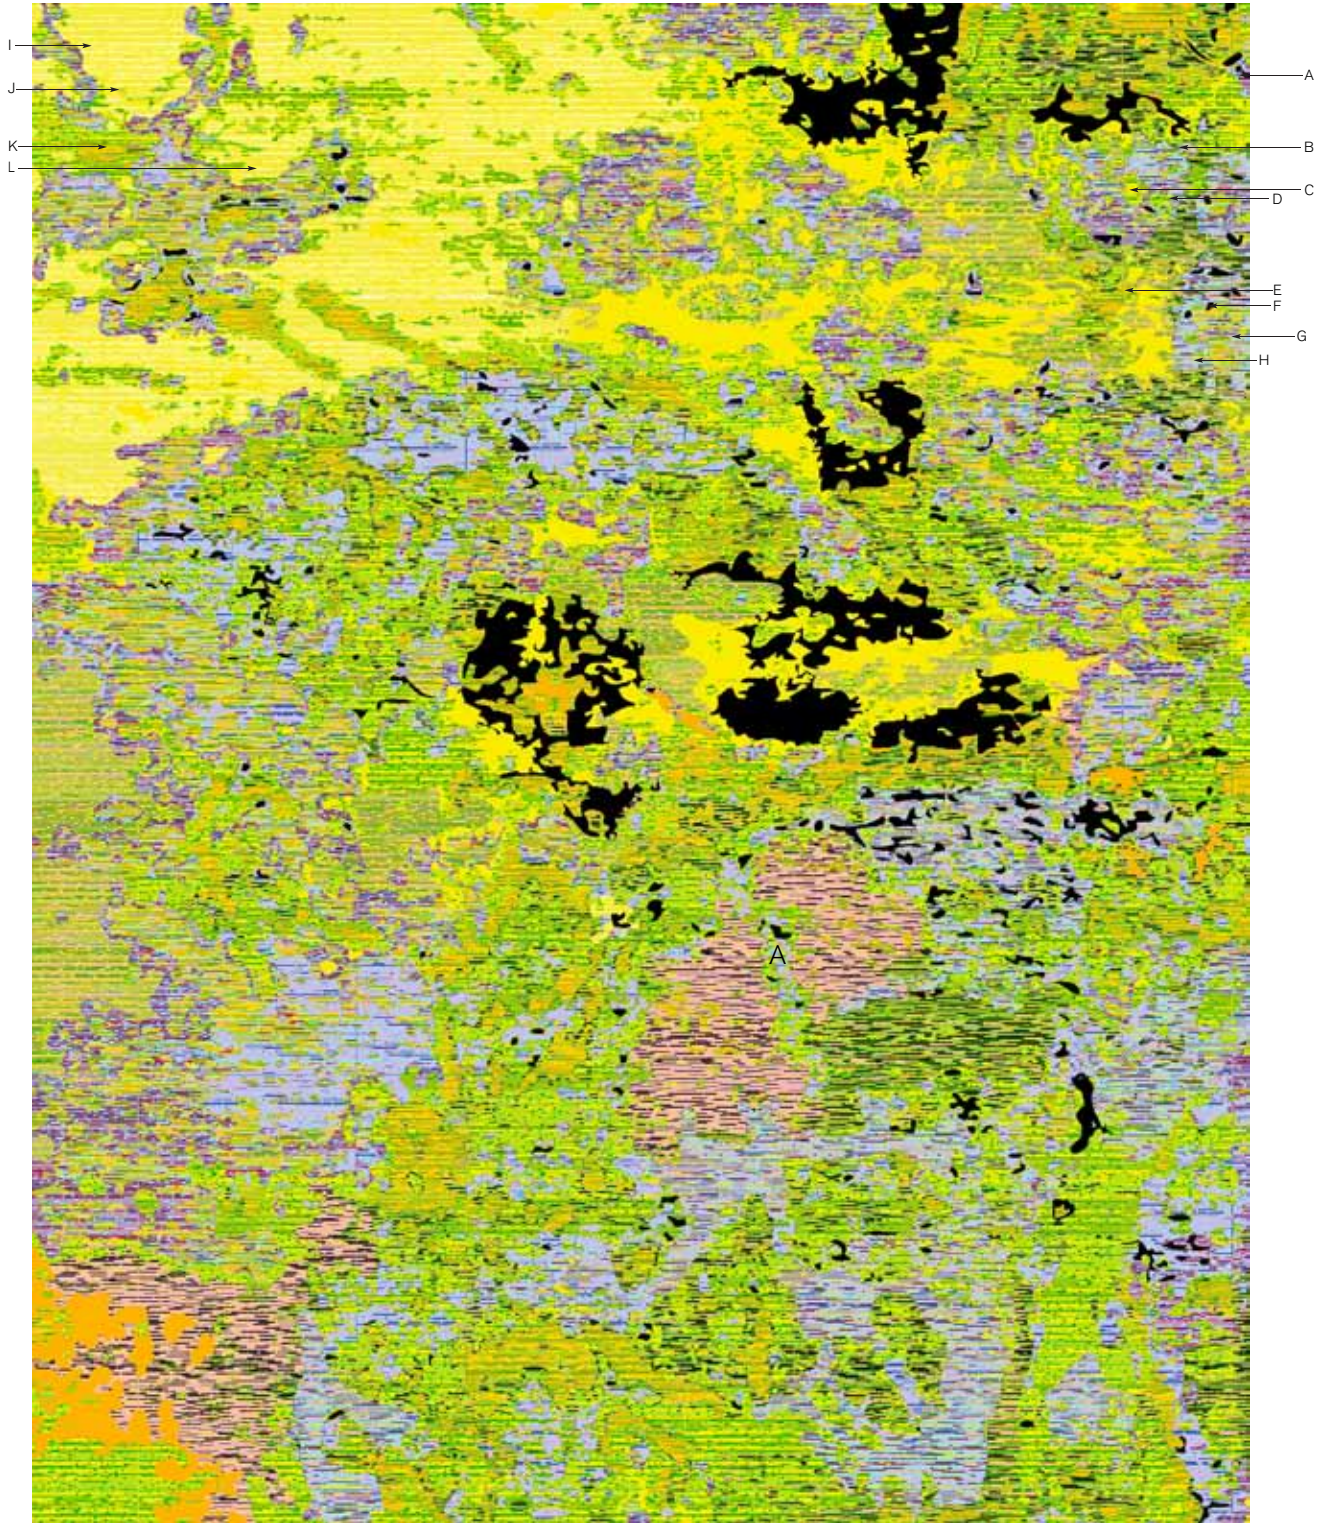

M O D E R N
LUXE

8x10

Cantique - Oasis

Colors: T80, T65, T4, T5, T32, T132 • WL
T80, T65, T4, T5, T32, T132 • BNC
Hand Tufted in Thailand, W.550, Wool and Bright Nylon

Carpet is not guaranteed to match digital representation

WC = Wool Cut • WL = Wool Loop • V = Viscose • BNC = Bright Nylon Cut • BNL = Bright Nylon Loop

M O D E R N
LUXE

Cantique

8x10