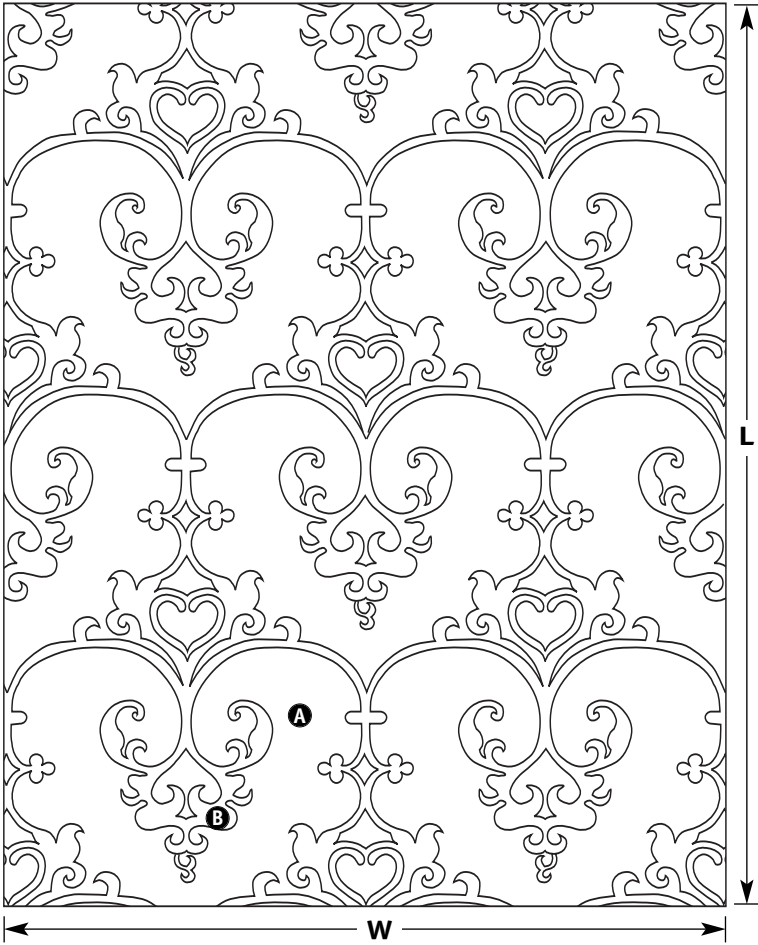

THE TIBETAN COLLECTION

CHAMBORD/C - SILVER

BASE COLOR · KW80 DESIGN COLOR · KS70

COUNTRY OF ORIGIN · NEPAL

CONTENT · WOOL & SILK

QUALITY · 100 KNOT COUNT

* CUSTOM SIZES AND COLORS AVAILABLE

DUE TO HANDWOVEN CONSTRUCTION AND FIBER'S NATURAL VARIATIONS, CARPET IS NOT GUARANTEED TO MATCH PHOTOGRAPHIC REPRESENTATION

THE TIBETAN COLLECTION

CHAMBORD/C - GOLD

BASE COLOR · KCS86 DESIGN COLOR · KCS61

COUNTRY OF ORIGIN · NEPAL

CONTENT · 100% CHINESE SILK

QUALITY · 100 KNOT COUNT

* CUSTOM SIZES AND COLORS AVAILABLE

DUE TO HANDWOVEN CONSTRUCTION AND FIBER'S NATURAL VARIATIONS, CARPET IS NOT GUARANTEED TO MATCH PHOTOGRAPHIC REPRESENTATION

THE TIBETAN COLLECTION

CHAMBORD/C - AZURE

BASE COLOR · KW76

DESIGN COLOR · KS41

CHAMBORD/C - STONE

BASE COLOR · KW45 (LOW)

DESIGN COLOR · KS48 (HIGH)

DUE TO HANDWOVEN CONSTRUCTION AND FIBER'S NATURAL VARIATIONS, CARPET IS NOT GUARANTEED TO MATCH PHOTOGRAPHIC REPRESENTATION

8' x 10'
Scale: 1 inch = 1 foot

CHAMBORD

 **kravetcarpet**

CHAMBORD

Size: W _____ L _____

A Base Color
Wool Only

B Design Color
Wool or Silk

SPECIAL ORDER INSTRUCTIONS