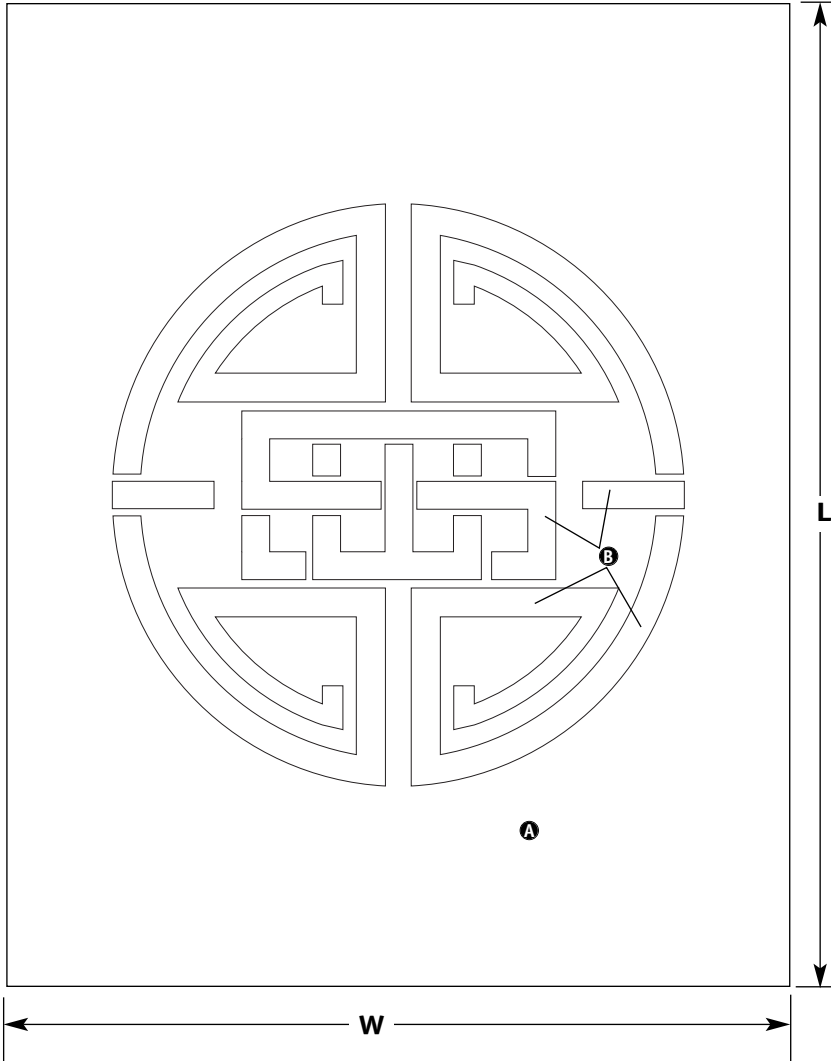

Size: 8' x 10" Scale: 1 inch = 1 foot

Chinese Chippendale Medallion

1. Choose Rug Size: W ____ x L ____

2. Choose Option:

A. NO Border Decoration

B. ADD BORDER

SPECIFY WIDTH: _____

PLAIN

GREEK KEY

ETERNITY LINK

CHINESE
CHIPPENDALE

3. Choose Color

A Base Color
Wool or Silk

B Design Color
Wool or Silk

C Border Design (if applicable)
Wool or Silk

SPECIAL ORDER INSTRUCTIONS

Design is available as Field Design only or
with coordinating Border.

If border is selected, width must be specified.

Client's Name (optional): _____

Showroom: _____ Date: _____

Sales Associate: _____

Account #: _____