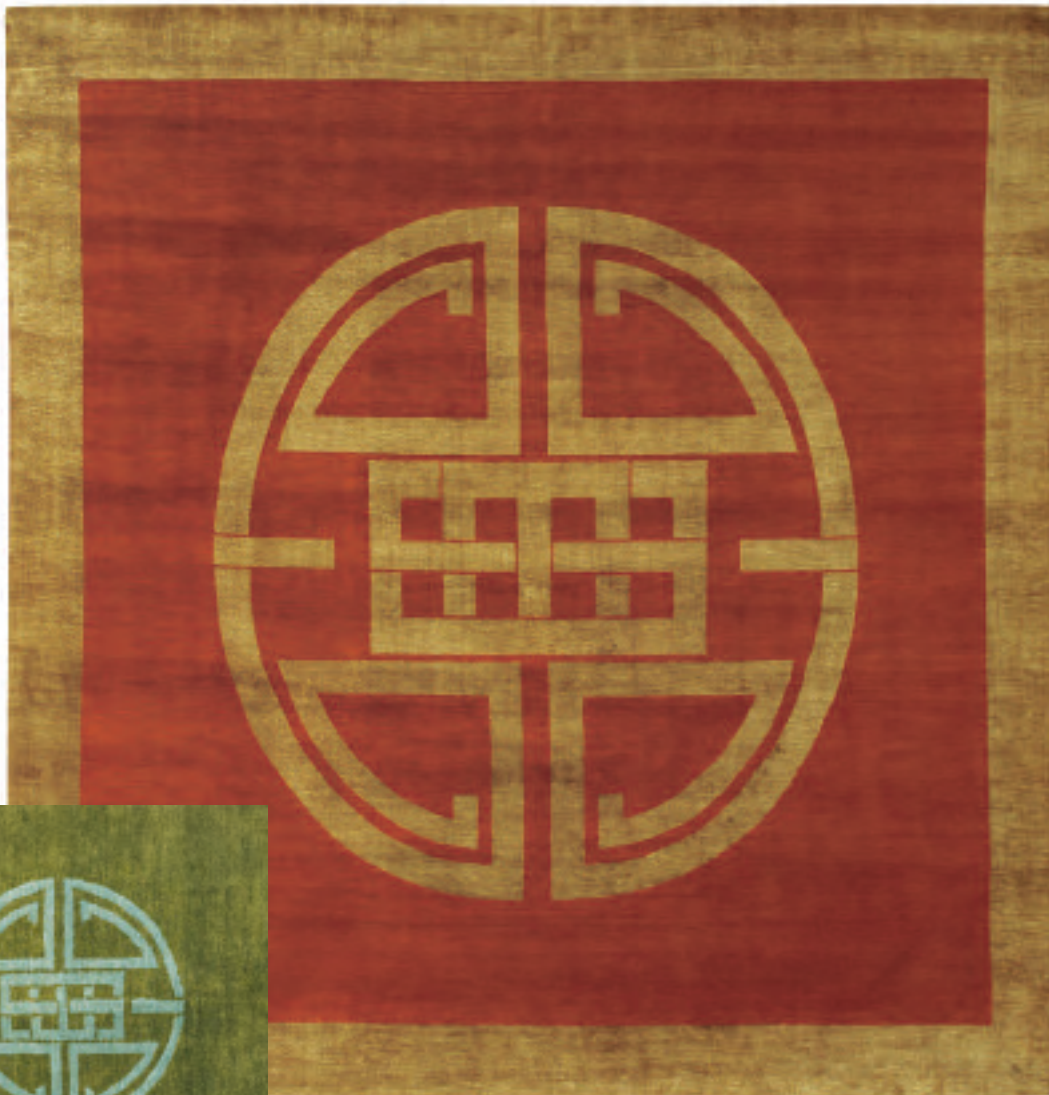

WINDSOR SMITH
FOR KRAVET CARPET

BASE COLOR · KS164
DESIGN COLOR · KS270

CHINESE CHIPPENDALE MEDALLION/C WITH PLAIN BORDER

BASE COLOR · KW142 DESIGN COLOR · KS93
COUNTRY OF ORIGIN · NEPAL
QUALITY · TIBETAN 100 KNOT COUNT