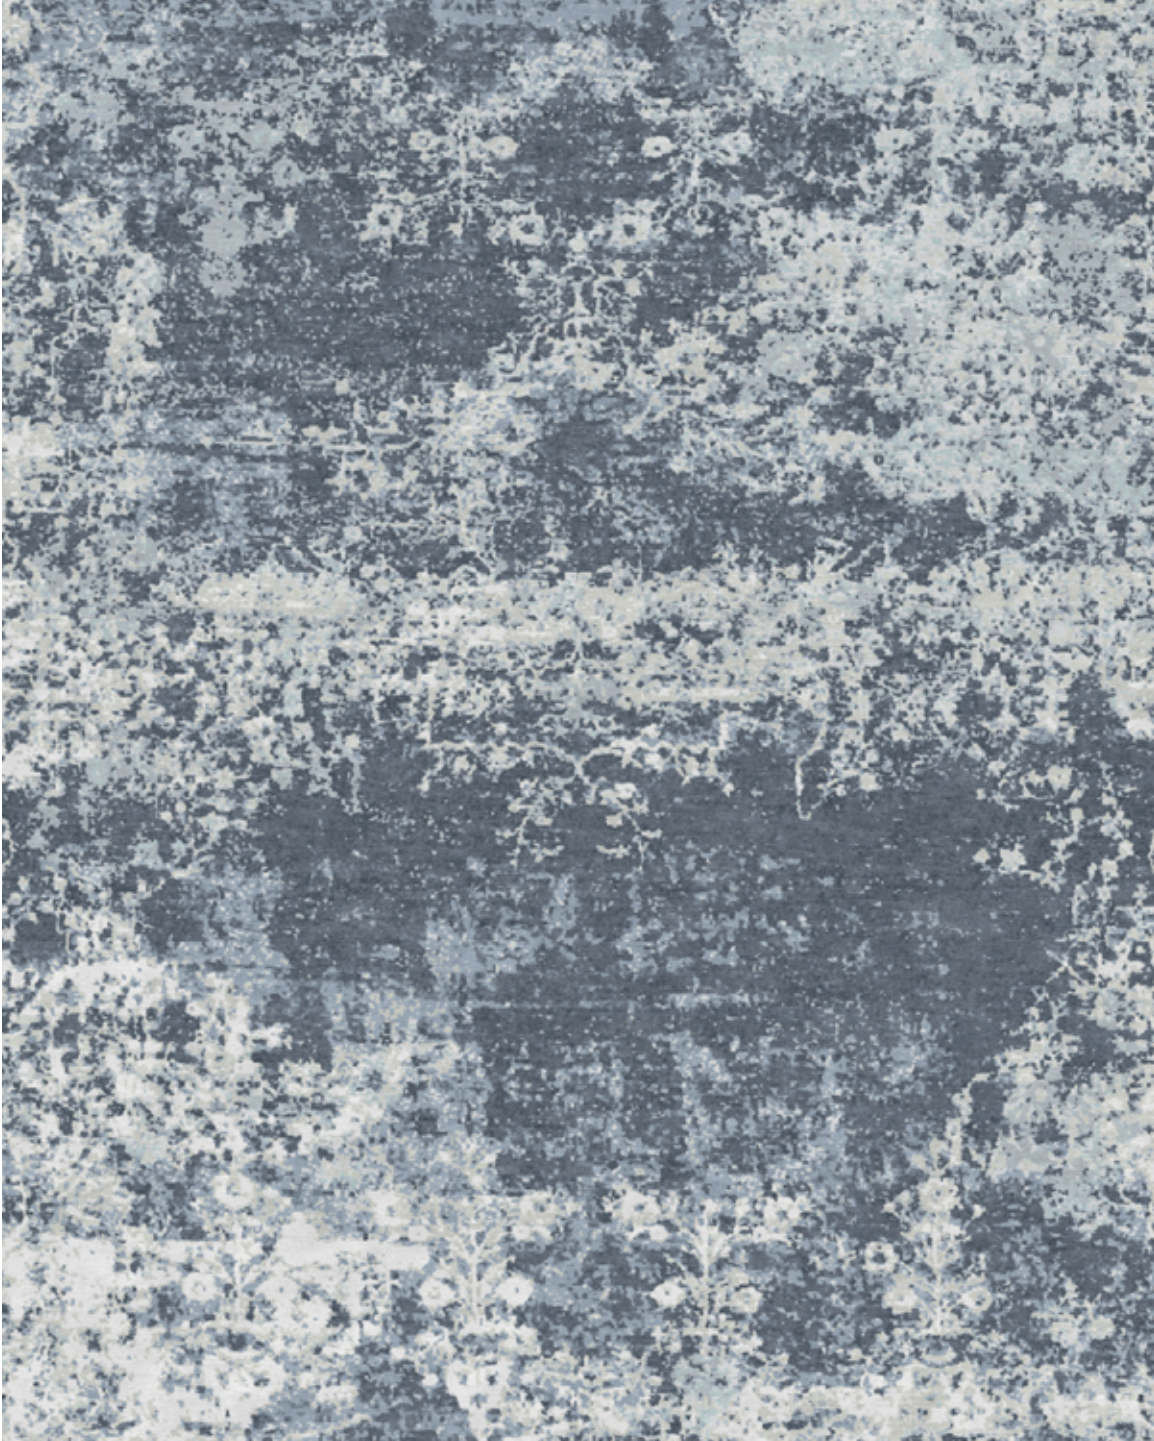

# THE TIBETAN COLLECTION

8x10

## **Coulee - Denim**

Design Colors • KS405, KW406, KS407, KW408, KW409,  
KS409, KW375, KS375, KW376, KS377

Hand Knotted in Nepal, 100 Knot Count

Custom Size and Color Available

This is a hand knotted product. Natural irregularities, shading and striations may appear in the carpet. These are inherent characteristics and are not to be considered manufacturing defects. Carpet is not guaranteed to match digital representation.