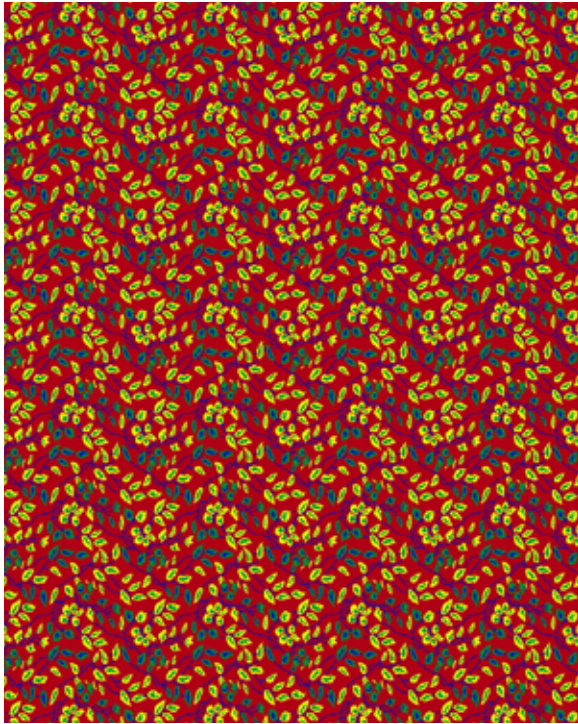

## Cress - Khaki

 A	 B	 C	 D
KW365	KS366	KS366(1) KW367(2)	KS368(1) KW369(2)

**PATTERN: CRESS**

**Content**

Wool     Wool & Banana Silk     Wool & Silk

**Size**

Width \_\_\_\_\_ x Length \_\_\_\_\_

**Color**

Same as sample, Color Name:  Khaki

Custom Color; Please Specify below

**Each position is 3-Ply. Option to choose up to 3 colors for each position.  
OR Select main colors and weavers will blend yarn according to design.**