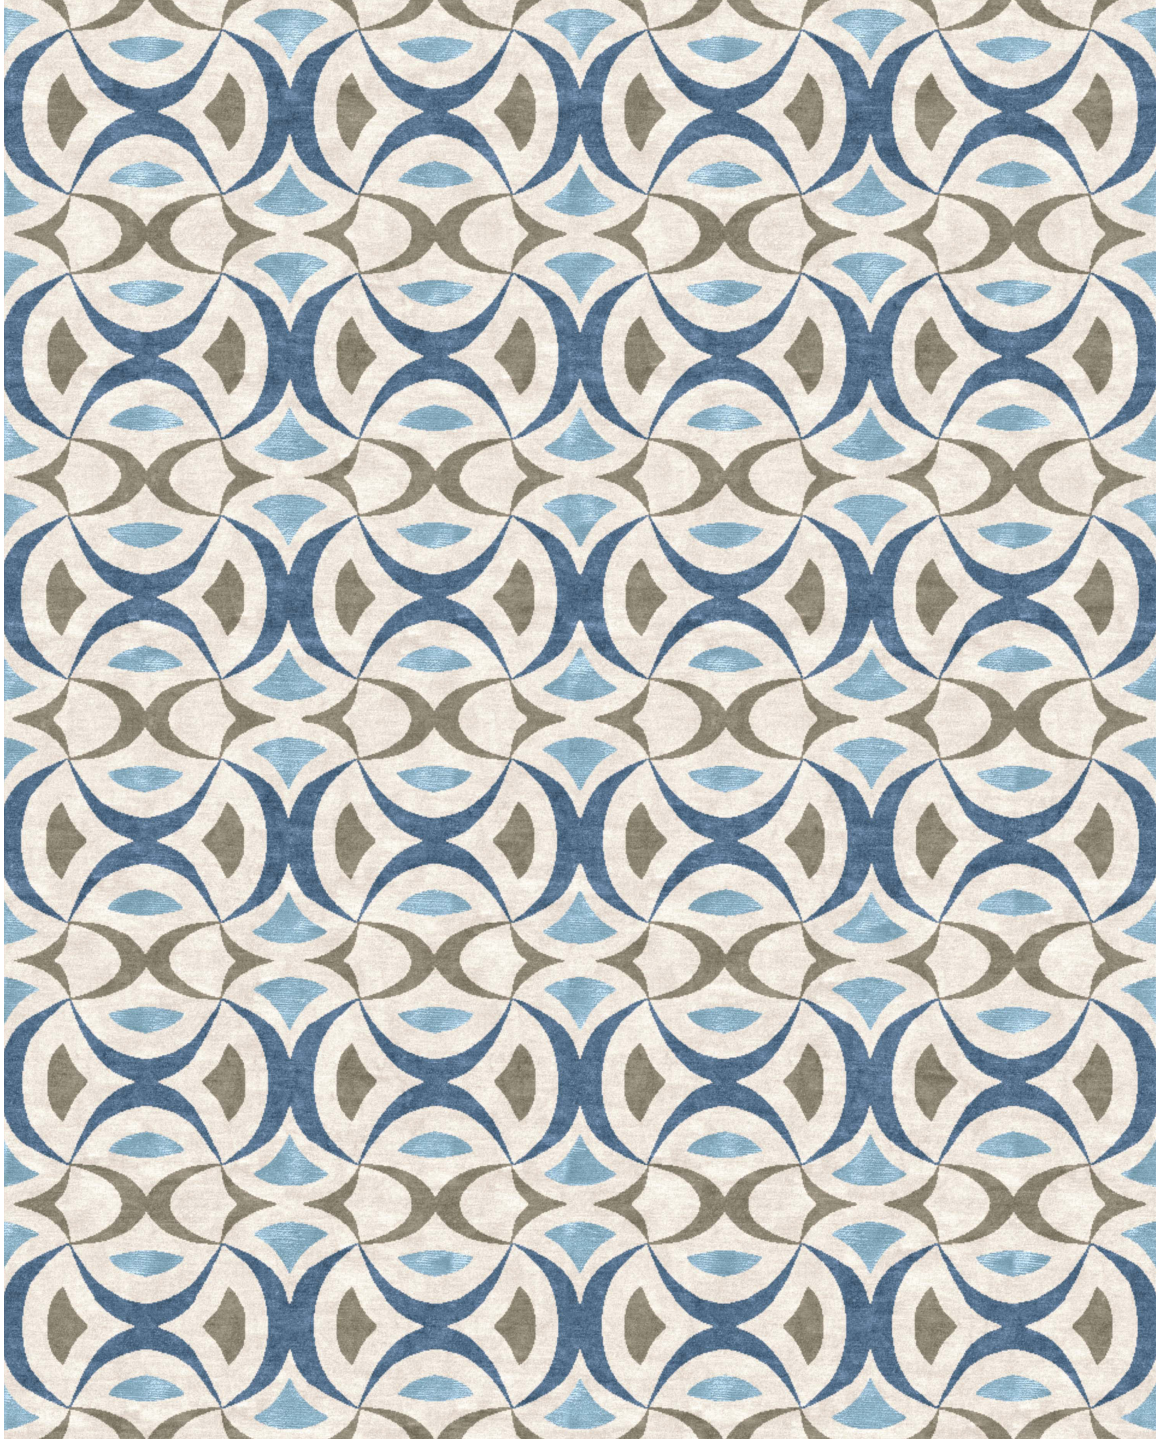

*Paulo Werneck*  
TUFTS BY KRAVET CARPET™

DE FORA - BLUE

*GROUND COLOR*

*T1 WOOL CUT*

*DESIGN COLORS*

*T183 WOOL CUT T129 WOOL CUT T187 VISCOSE*

THIS IMAGE IS A DIGITAL REPRESENTATION OF THE ACTUAL CARPET.

*Paulo Werneck*  
TUFTS BY KRAVET CARPET™