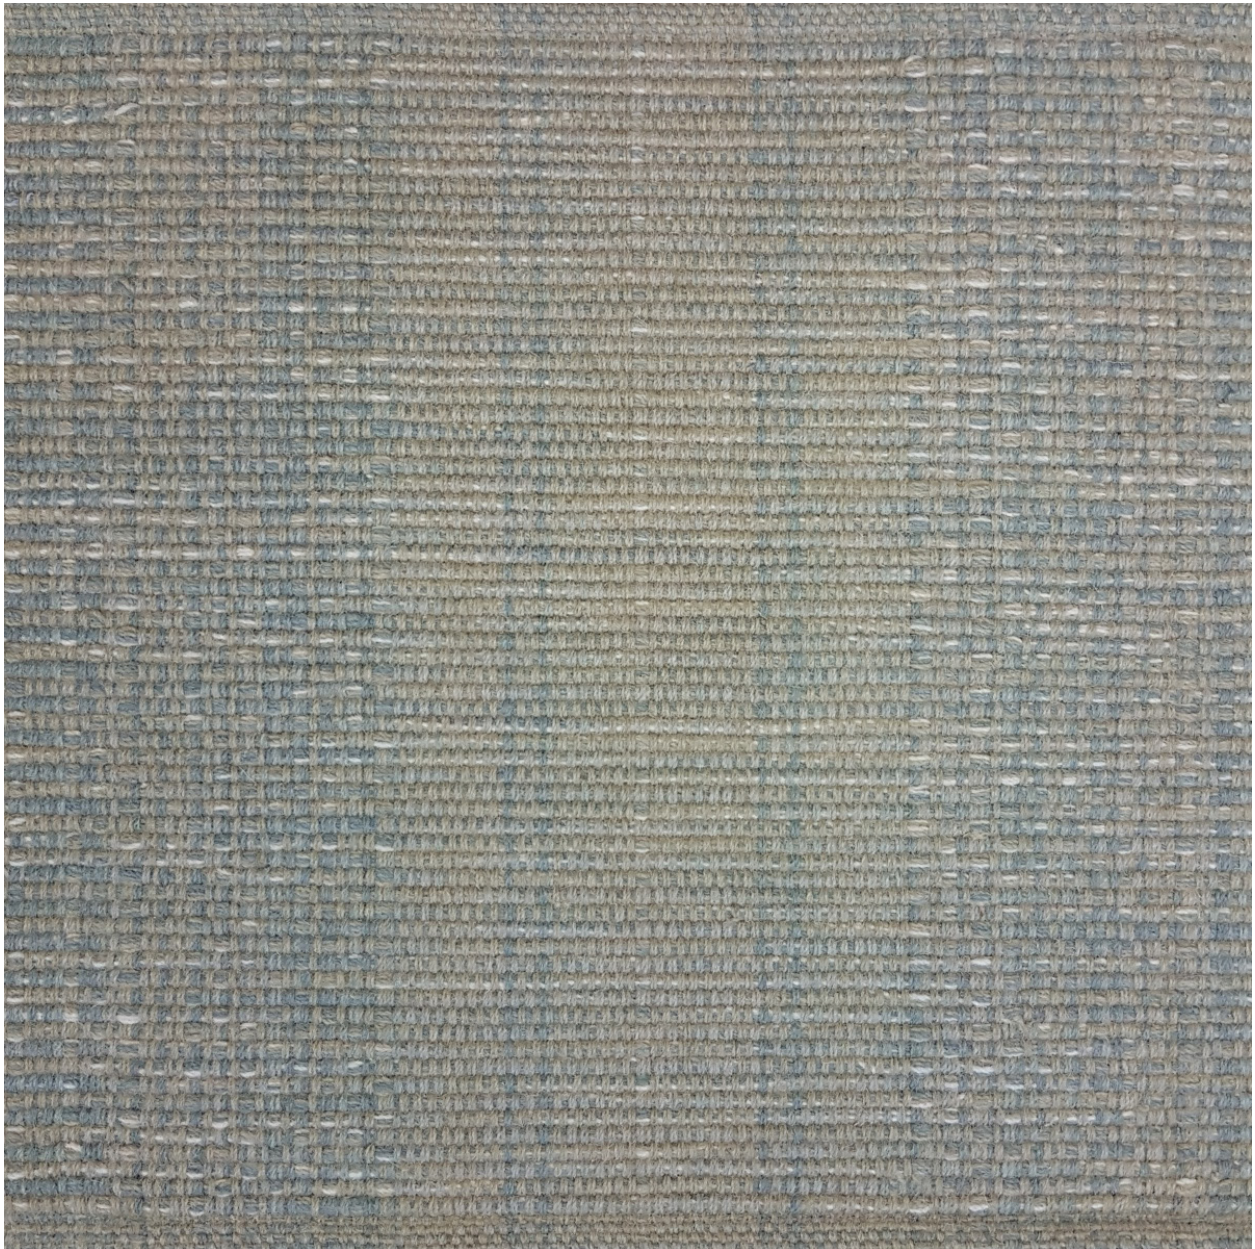

kravetcarpet®

MODERN COLLECTION

2x2

Dwyer - Spa

Colors: S100, S160, S208, S209, S219

Hand Woven in India
100% Cotton
Custom Color & Size Available

Carpet is not guaranteed to match photographic representation. Variations in size as well as natural irregularities, color variations, weavelines and striations may appear in this carpet. These are inherent characteristics and are not to be considered defects. Professional cleaning only.

B. DIMENSIONS

WIDTH: _____ x LENGTH : _____
 Size Limitations; Minimum : 4x6, Maximum: 28x50
 Upcharge for rugs 14x16 or larger

C. COLORS

SAME AS SAMPLE - COLOR: SPA _____
 CUSTOM COLOR: Please specify color numbers below.