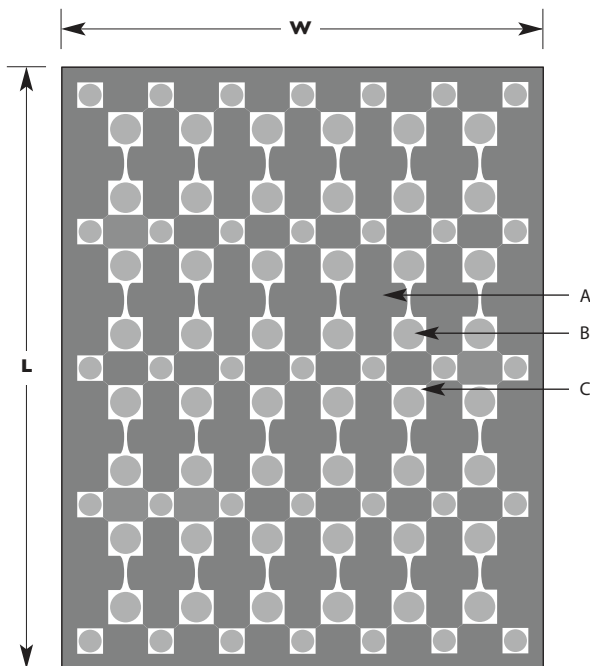

4X6

5X8

6X9

8X10

9X12

10X14

11X16

12X15

12X18

EQUATION

STANDARD SIZE GRAPHS

TUFTS

by kravetcarpet

QUOTE STRIKEOFF ORDER

TERMS Price quotes honored for 60 days.
50% deposit required on all orders.
Balance due before delivery.

A ~ DESIGN & SHOWROOM INFORMATION

ORDER DATE: _____
DESIGN NAME: EQUATION
SHOWROOM: _____
SALES ASSOCIATE: _____

B ~ DIMENSIONS

STANDARD SIZE: (CHOOSE ONE)
3x5 4x6 5x8 6x9 8x10
9x12 10x14 11x16 12x15 12x18
CUSTOM SIZE: WIDTH: _____ X LENGTH: _____

C ~ QUALITY (CHOOSE ONE)

INDO SINO

D ~ SPECIFICATIONS

	COLOR	WOOL	VISCOSE CUT ONLY	CUT PILE	LOOP PILE	HIGH TWIST (INDO ONLY)
	CHOOSE ONE		CHOOSE ONE			
A. GROUND						n/a
B. DESIGN						
C. DESIGN						

E ~ CLIENT INFORMATION