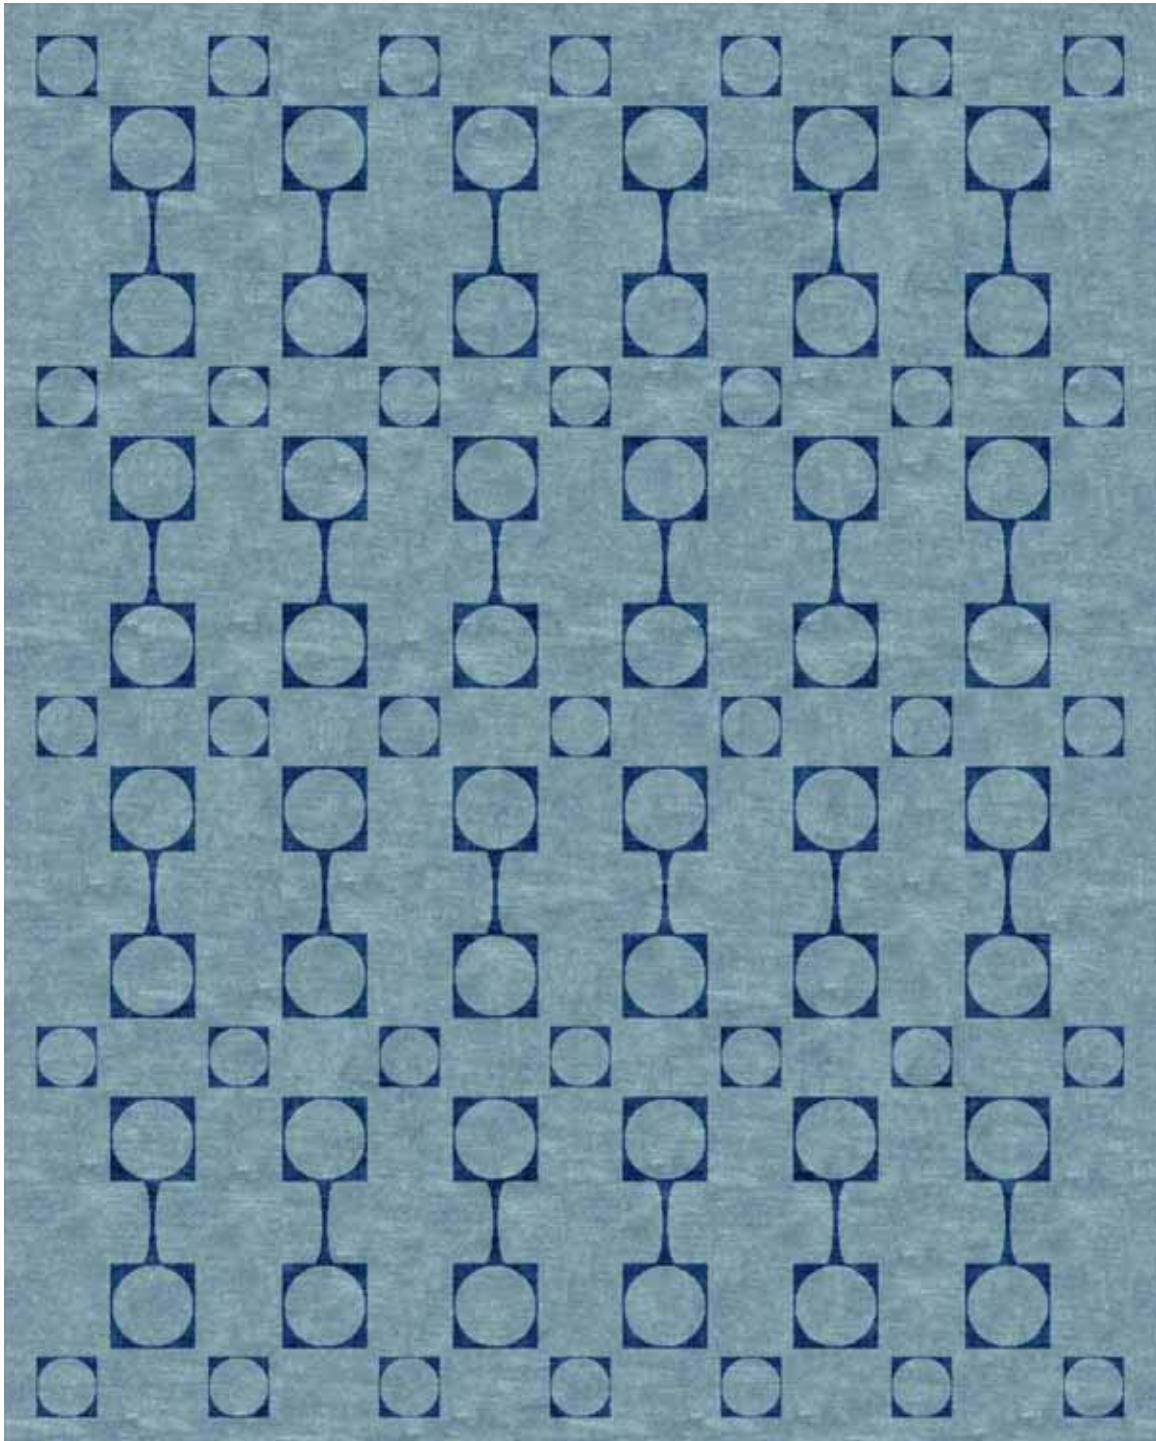

B A R C L A Y  B U T E R A

TUFTS BY KRAVET CARPET

EQUATION - OCEAN

SCALED TO 8' X 10'

GROUND COLOR

T70 WOOL CUT

DESIGN COLOR

T191 WOOL CUT

THIS IMAGE IS A DIGITAL REPRESENTATION OF THE ACTUAL CARPET.

B A R C L A Y  B U T E R A

TUFTS BY KRAVET CARPET

A
B
C

EQUATION

B A R C L A Y  B U T E R A

TUFTS BY KRAVET CARPET

3X5

C ~ QUALITY (CHOOSE ONE)

INDO SINO

D ~ SPECIFICATIONS

	COLOR	WOOL	VISCOSE CUT ONLY	CUT PILE	LOOP PILE	HIGH TWIST (INDO ONLY)
	CHOOSE ONE		CHOOSE ONE			
A. GROUND						n/a
B. DESIGN						
C. DESIGN						

E ~ CLIENT INFORMATION