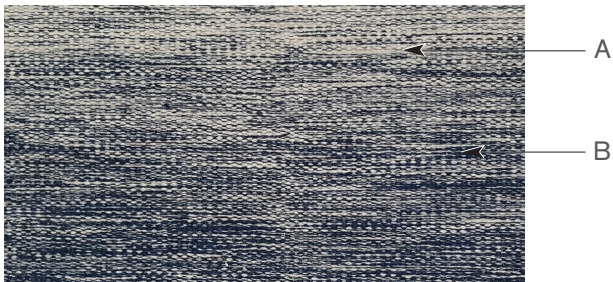

kravetcarpet®

MODERN COLLECTION

2x2

Erdem - Denim

Colors: NW1, S196

Hand Woven in India
80% Wool, 20% Cotton
Custom Color & Size Available

Carpet is not guaranteed to match photographic representation. Variations in size as well as natural irregularities, color variations, weavelines and striations may appear in this carpet. These are inherent characteristics and are not to be considered defects. Professional cleaning only.

A. B.

D. SPECIAL INSTRUCTIONS

See Lancaster Color Chart for wool options in 250 S & NW colors

All other colors subject to upcharge.

E. CLIENT INFORMATION

ACCOUNT #: _____
 DESIGNER NAME: _____
 ADDRESS: _____
 TEL: _____ CELL: _____
 EMAIL: _____
 END USER'S NAME: _____
 END USER'S ADDRESS: _____