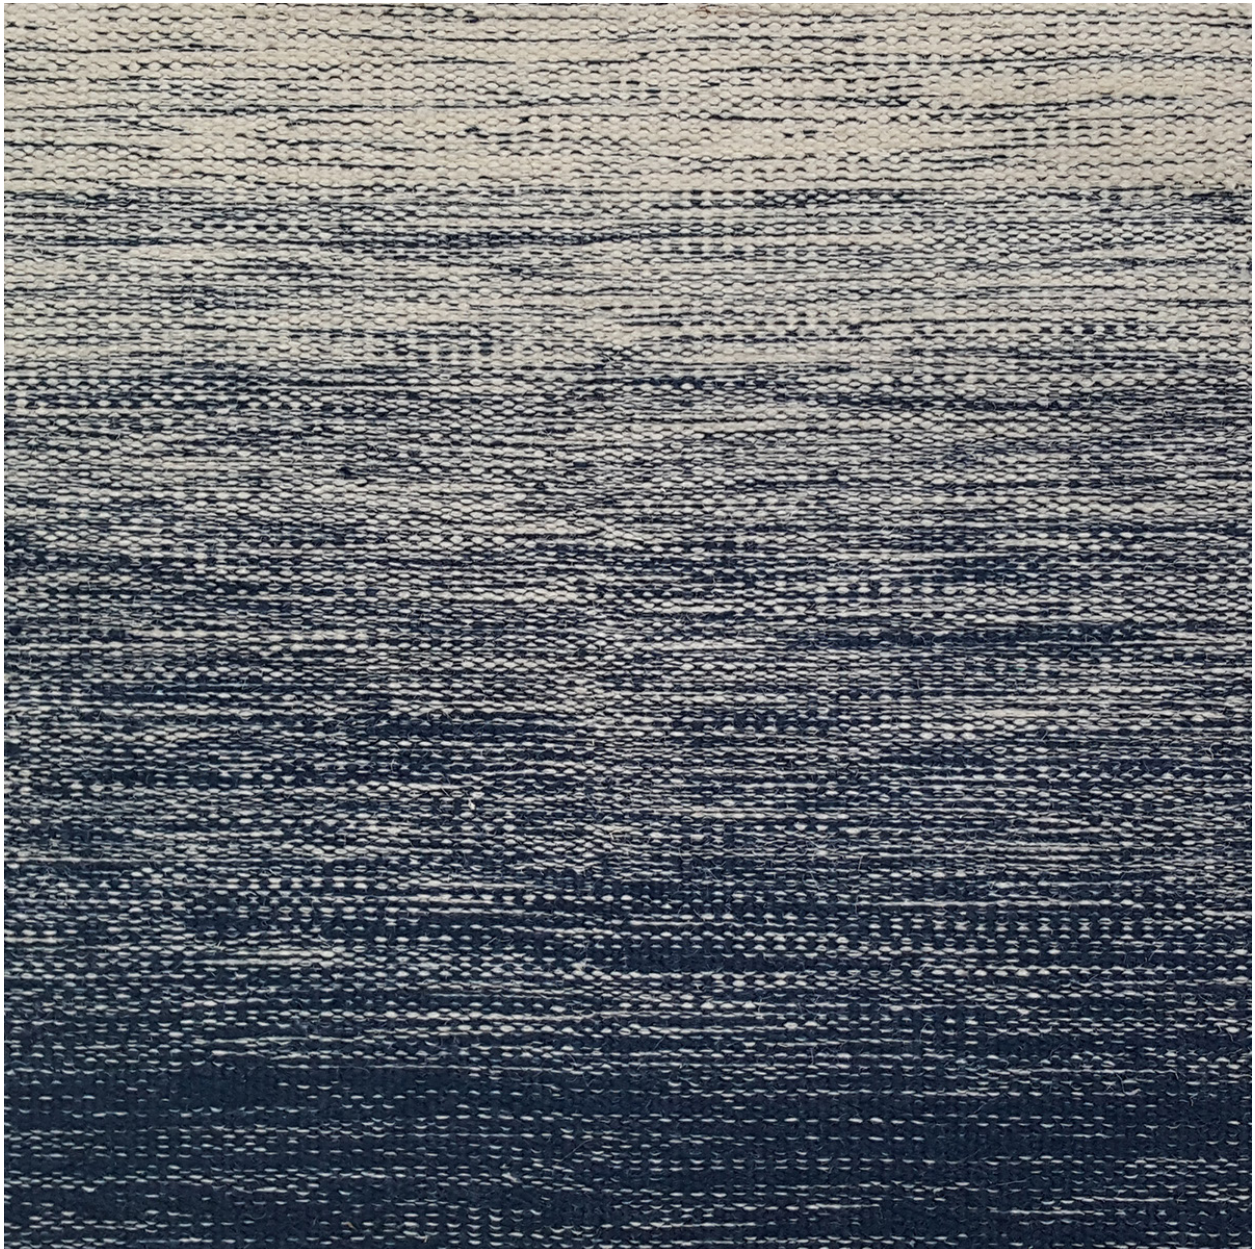

kravetcarpet®

MODERN COLLECTION

2x2

Erdem - Denim

Colors: NW1, S196

Hand Woven in India
80% Wool, 20% Cotton
Custom Color & Size Available

Carpet is not guaranteed to match photographic representation. Variations in size as well as natural irregularities, color variations, weavelines and striations may appear in this carpet. These are inherent characteristics and are not to be considered defects. Professional cleaning only.