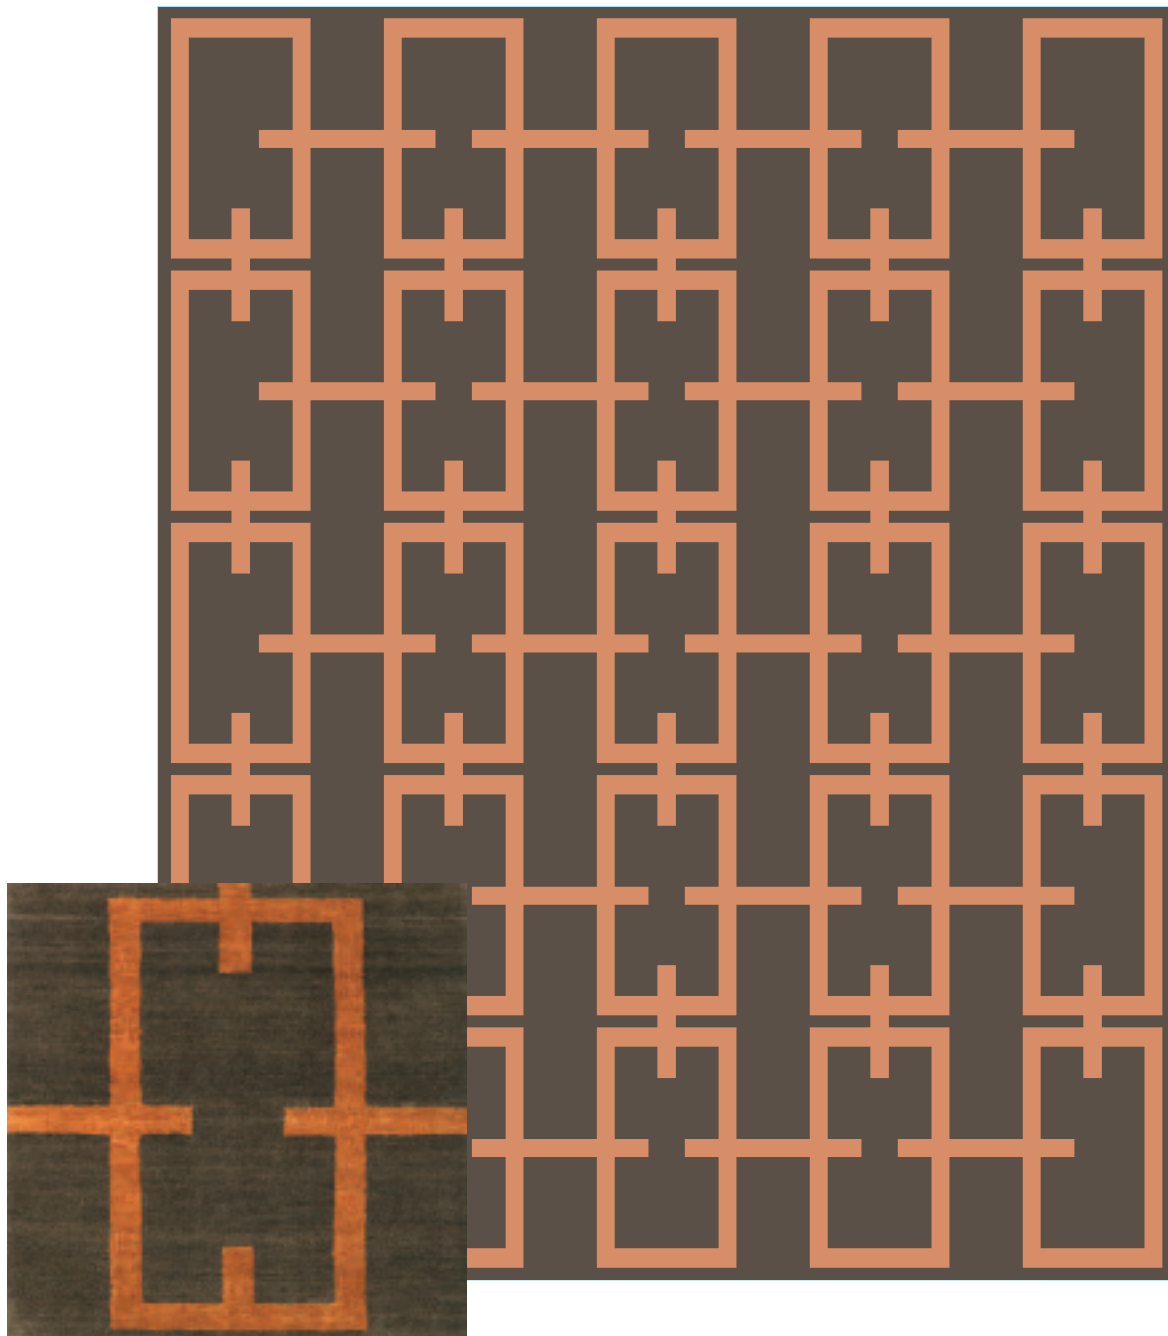

WINDSOR SMITH
FOR KRAVET CARPET

ETERNITY LINK FIELD/C

BASE COLOR · KW113 DESIGN COLOR · KS8

COUNTRY OF ORIGIN · NEPAL

QUALITY · TIBETAN 100 KNOT COUNT

* CUSTOM SIZES AND COLORS AVAILABLE

DUE TO HANDWOVEN CONSTRUCTION AND FIBER'S NATURAL VARIATIONS, CARPET IS NOT GUARANTEED TO MATCH PHOTOGRAPHIC REPRESENTATION

kravetcarpet

WINDSOR SMITH

ETERNITY LINK

Size: 8' x 10' Scale: 1 inch = 1 foot

Eternity Link

1. Choose Rug Size: W _____ x L _____

2. Choose Option:

A. NO Border Decoration

B. ADD BORDER

SPECIFY WIDTH: _____

PLAIN

GREEK KEY

ETERNITY LINK

CHINESE
CHIPPENDALE

3. Choose Color

A Base Color
Wool or Silk

B Design Color
Wool or Silk

C Border Design (if applicable)
Wool or Silk

SPECIAL ORDER INSTRUCTIONS

Design is available as Field Design only or as a Border.

If border is selected, width must be specified.