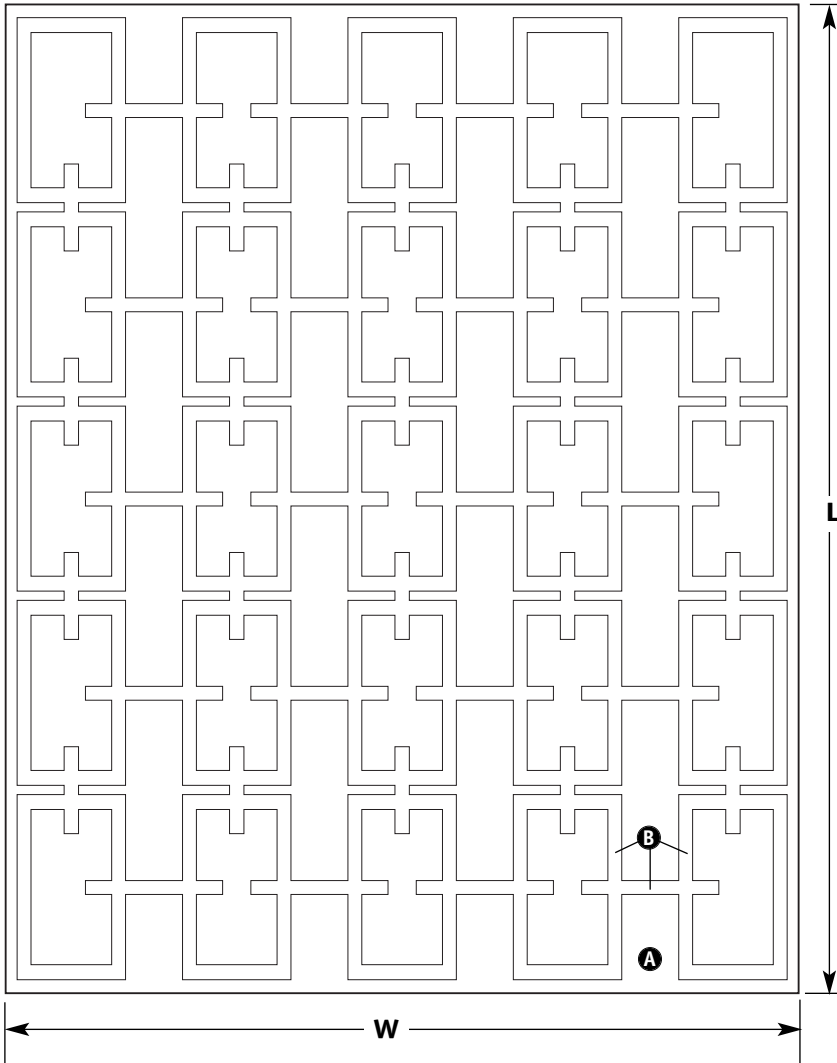

kravetcarpet

WINDSOR SMITH

ETERNITY LINK

Size: 8' x 10' Scale: 1 inch = 1 foot

Eternity Link

1. Choose Rug Size: W _____ x L _____

2. Choose Option:

A. NO Border Decoration

B. ADD BORDER

SPECIFY WIDTH: _____

PLAIN

GREEK KEY

ETERNITY LINK

CHINESE
CHIPPENDALE

3. Choose Color

A Base Color
Wool or Silk

B Design Color
Wool or Silk

C Border Design (if applicable)
Wool or Silk

SPECIAL ORDER INSTRUCTIONS

Design is available as Field Design only or as a Border.

If border is selected, width must be specified.