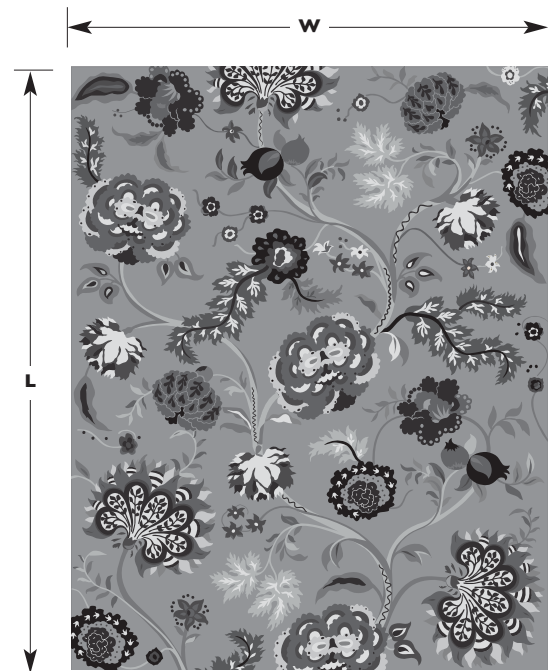

### B ~ DIMENSIONS

RUG SIZE: WIDTH: \_\_\_\_\_ X LENGTH: \_\_\_\_\_

### D ~ SPECIFICATIONS

	COLOR	WOOL	VISCOSE CUT ONLY	CUT PILE	LOOP PILE	HIGH TWIST (INDO ONLY)
		CHOOSE ONE		CHOOSE ONE		
A. GROUND						n/a
B. DESIGN						
C. DESIGN						
D. DESIGN						
E. DESIGN						
F. DESIGN						
G. DESIGN						
H. DESIGN						
I. DESIGN						
J. DESIGN						
K. DESIGN						
L. DESIGN						