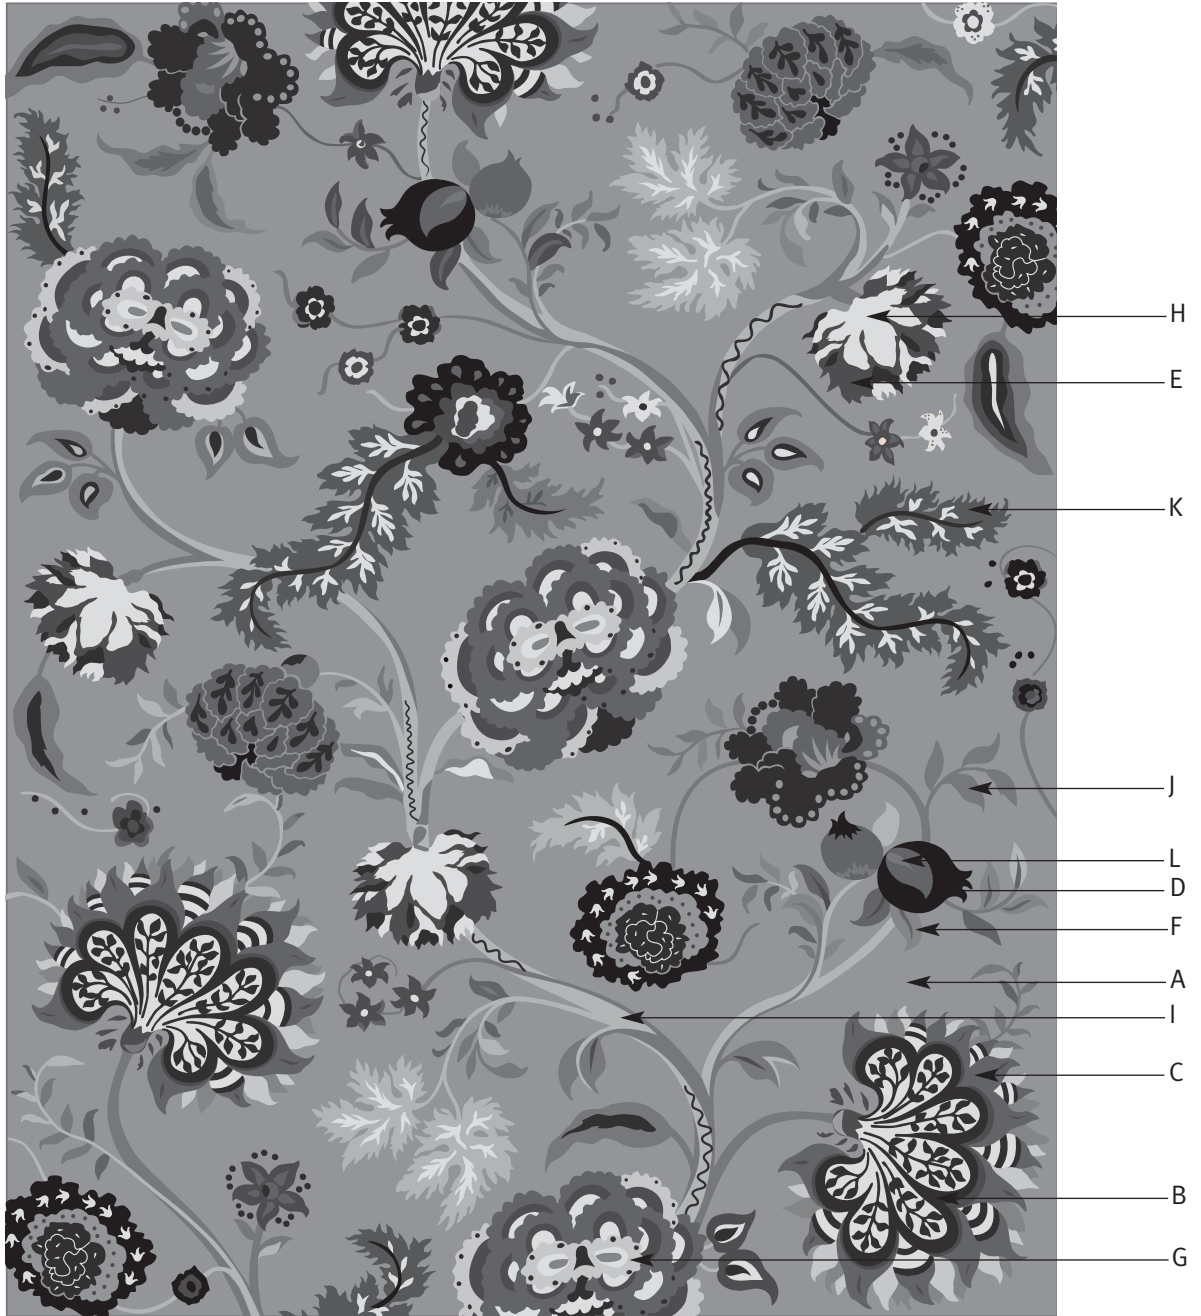

B A R C L A Y B U T E R A

FOR KRAVET CARPET

FLORAL CLASSIC/C