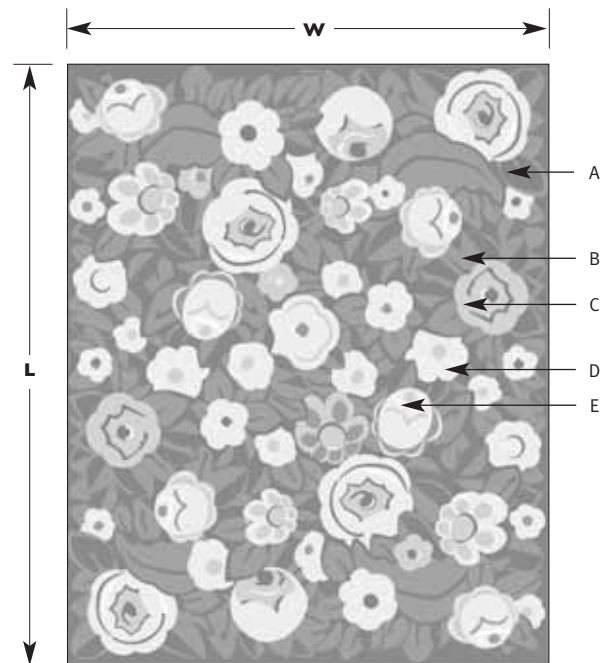

FORTIES FLORAL - CHARTREUSE
SHOWN AT 8x10 SCALE

Chartreuse
T59WC

Aloe
T56WC

Maroon
T118V

Limestone
T7V

FORTIES FLORAL/C
SHOWN AT 8X10 SCALE

QUOTE STRIKEOFF ORDER
 TERMS Price quotes honored for 60 days.
 50% deposit required on all orders.
 Balance due before delivery.

A ~ DESIGN & SHOWROOM INFORMATION

ORDER DATE: _____
 DESIGN NAME: FORTIES FLORAL/C
 SHOWROOM: _____
 SALES ASSOCIATE: _____

B ~ DIMENSIONS

RUG SIZE: WIDTH: _____ X LENGTH: _____

C ~ QUALITY (CHOOSE ONE)

INDO SINO

D ~ SPECIFICATIONS

	COLOR NO.	WOOL	VISCOSE (CUT ONLY)	CUT PILE	LOOP PILE	HIGH TWIST (INDO ONLY)
		CHOOSE ONE		CHOOSE ONE		
A. GROUND						n/a
B. DESIGN						
C. DESIGN						
D. DESIGN						
E. DESIGN						