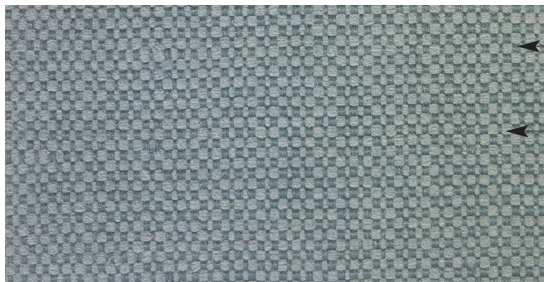

D. SPECIAL INSTRUCTIONS

See Lancaster Color Chart for wool options in 250 S & NW colors

All other colors subject to upcharge.

E. CLIENT INFORMATION

ACCOUNT #: _____

DESIGNER NAME: _____

ADDRESS: _____

TEL: _____ CELL: _____

EMAIL: _____

END USER'S NAME: _____

END USER'S ADDRESS: _____

TEL: _____ CELL: _____

EMAIL: _____

SIDEMARK : _____

PO#: _____

SHIP TO ADDRESS (if different than above): _____

COST P/SQ.FT: _____ TOTAL SQ.FT : _____

RUG COST: _____

PAD : _____

LABOR: _____

FREIGHT: _____

TOTAL: _____

DEPOSIT: _____

BALANCE: _____

CHECK#: _____ DATE: _____

☐ AMEX   ☐ MASTERCARD   ☐ VISA

CARD #: _____

EXP DATE: _____

NAME ON CARD: _____

SIGNATURE: _____

To expedite your order, you can pre-authorize to charge the balance to the credit card information above. Please initial here _____

*Fibers will be dyed to match color numbers indicated.
*Variations in color, texture and irregular weaves are natural characteristics of hand made rugs.
*Natural, undyed wools can vary up to 8% in color.