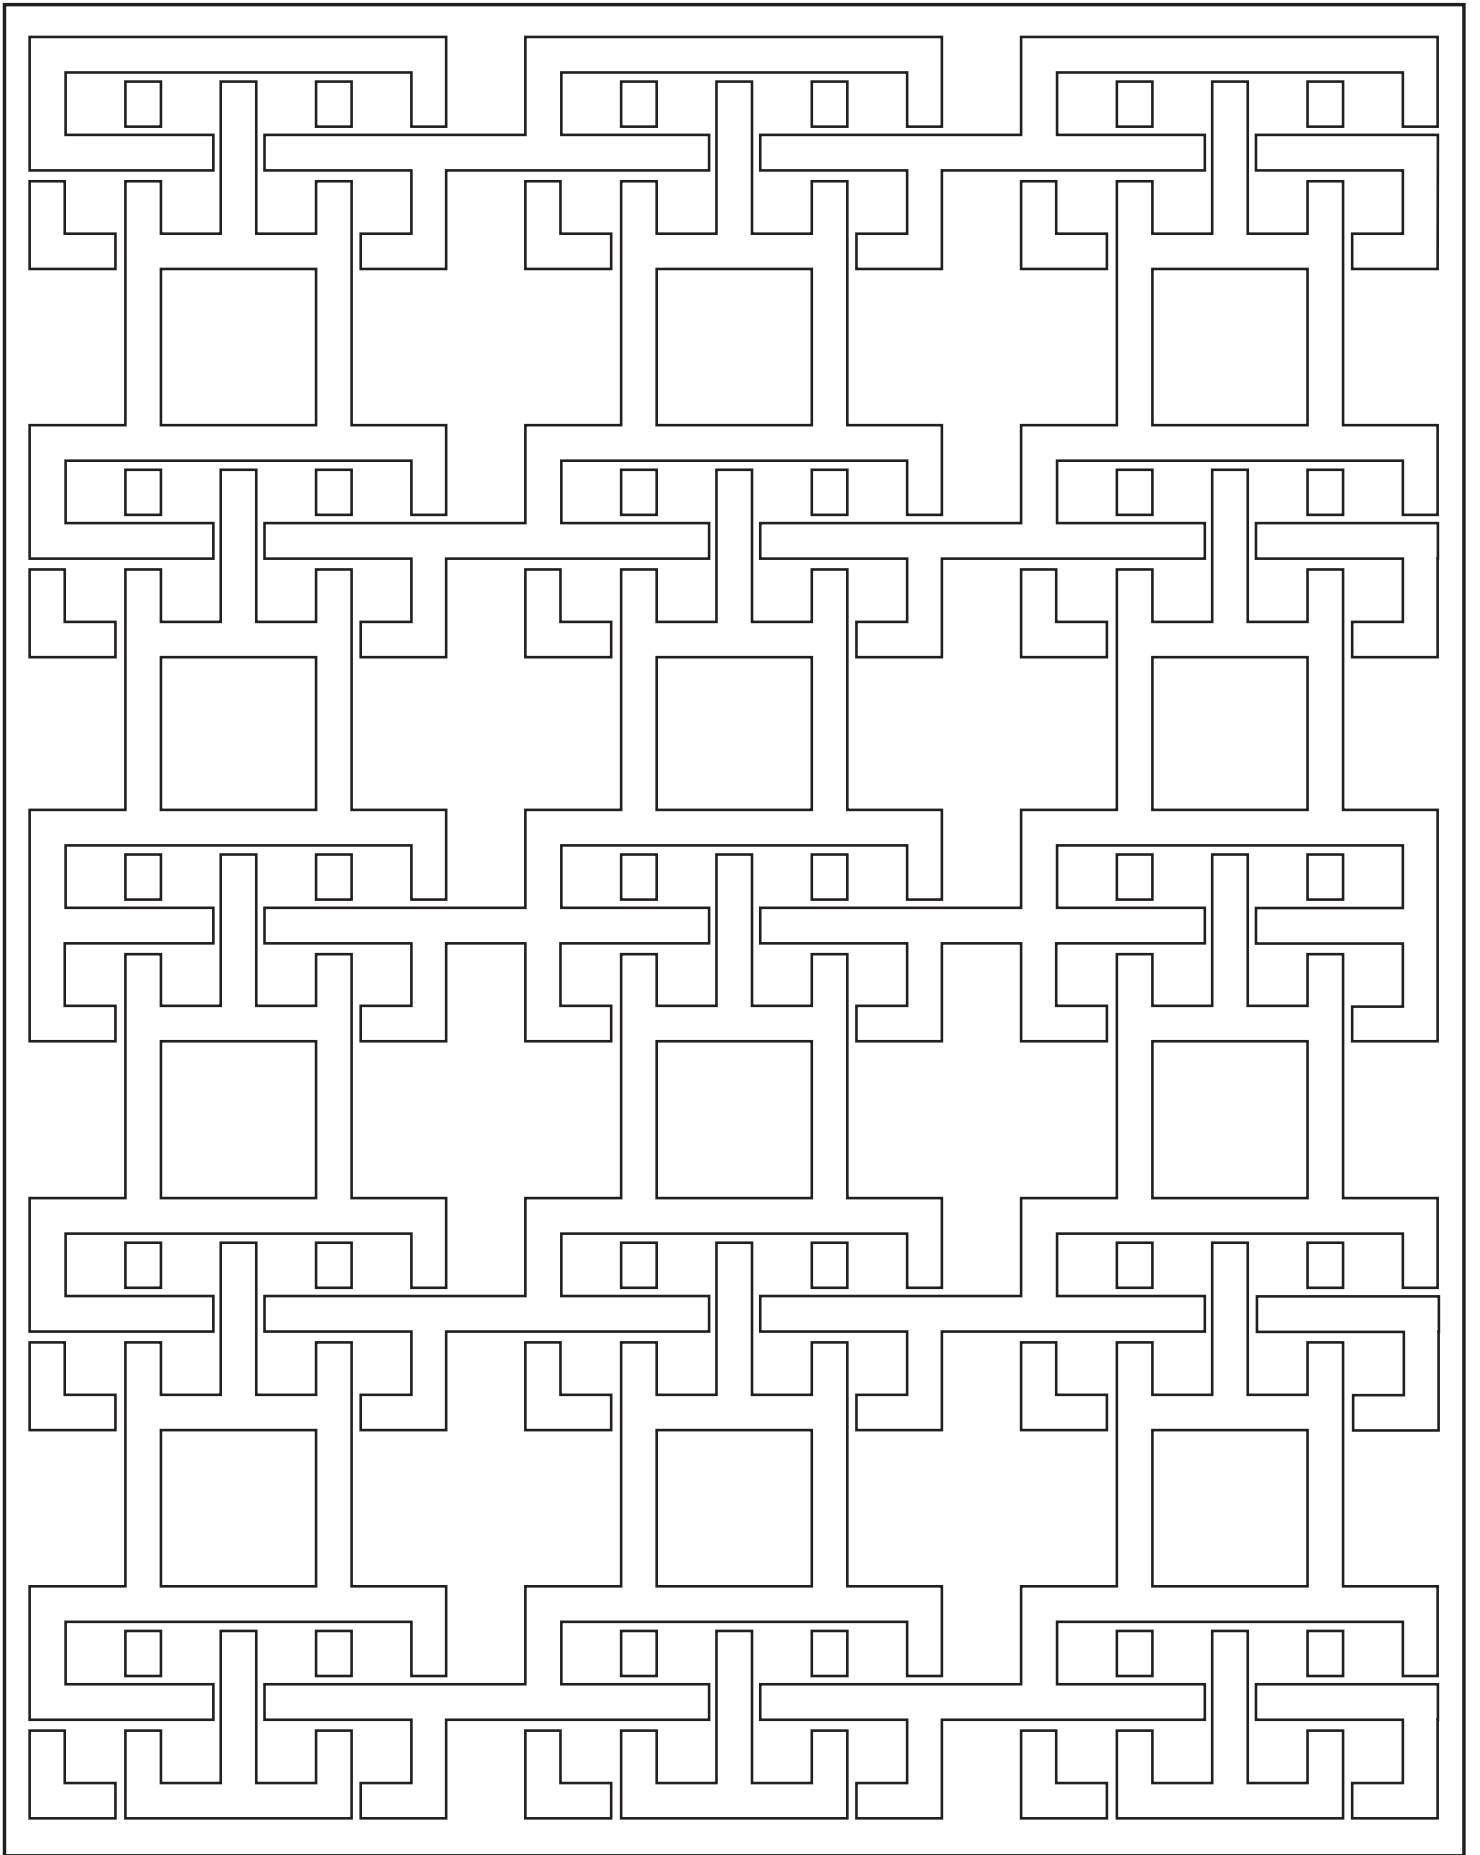

WINDSOR SMITH
FOR KRAVET CARPET

GARDEN LABYRINTH/C

BASE COLOR · KS158 DESIGN COLOR · KS270

COUNTRY OF ORIGIN · NEPAL

QUALITY · TIBETAN 100 KNOT COUNT

* CUSTOM SIZES AND COLORS AVAILABLE

DUE TO HANDWOVEN CONSTRUCTION AND FIBER'S NATURAL VARIATIONS, CARPET IS NOT GUARANTEED TO MATCH PHOTOGRAPHIC REPRESENTATION

GARDEN LABYRINTH
Size: 8' x 10' Scale: 1 inch = 1 foot

Garden Labyrinth

1. Choose Rug Size: W _____ x L _____

2. Choose Option:

A. NO Border Decoration

B. ADD BORDER

SPECIFY WIDTH: _____

PLAIN

GREEK KEY

ETERNITY LINK

CHINESE
CHIPPENDALE

3. Choose Color

A Base Color
Wool or Silk

B Design Color
Wool or Silk

C Border Design (if applicable)
Wool or Silk

SPECIAL ORDER INSTRUCTIONS