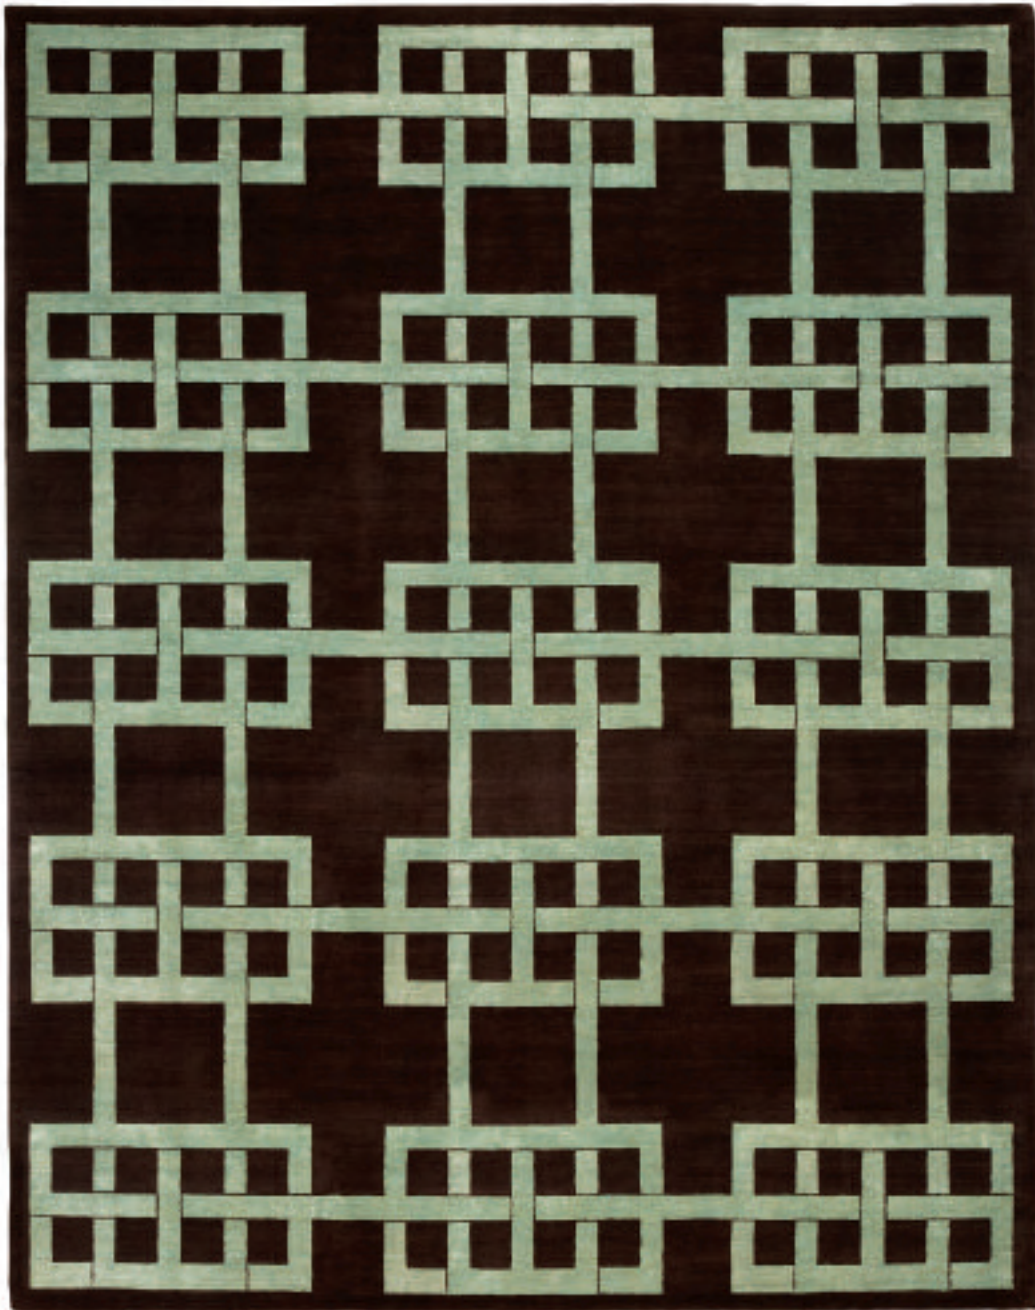

WINDSOR SMITH
FOR KRAVET CARPET

GARDEN LABYRINTH/C

BASE COLOR · KS158 DESIGN COLOR · KS270

COUNTRY OF ORIGIN · NEPAL

QUALITY · TIBETAN 100 KNOT COUNT

* CUSTOM SIZES AND COLORS AVAILABLE

DUE TO HANDWOVEN CONSTRUCTION AND FIBER'S NATURAL VARIATIONS, CARPET IS NOT GUARANTEED TO MATCH PHOTOGRAPHIC REPRESENTATION

GARDEN LABYRINTH
Size: 8' x 10' Scale: 1 inch = 1 foot

Garden Labyrinth

1. Choose Rug Size: W _____ x L _____

2. Choose Option:

A. NO Border Decoration

B. ADD BORDER

SPECIFY WIDTH: _____

PLAIN

GREEK KEY

ETERNITY LINK

CHINESE
CHIPPENDALE

3. Choose Color

A Base Color
Wool or Silk

B Design Color
Wool or Silk

C Border Design (if applicable)
Wool or Silk

SPECIAL ORDER INSTRUCTIONS