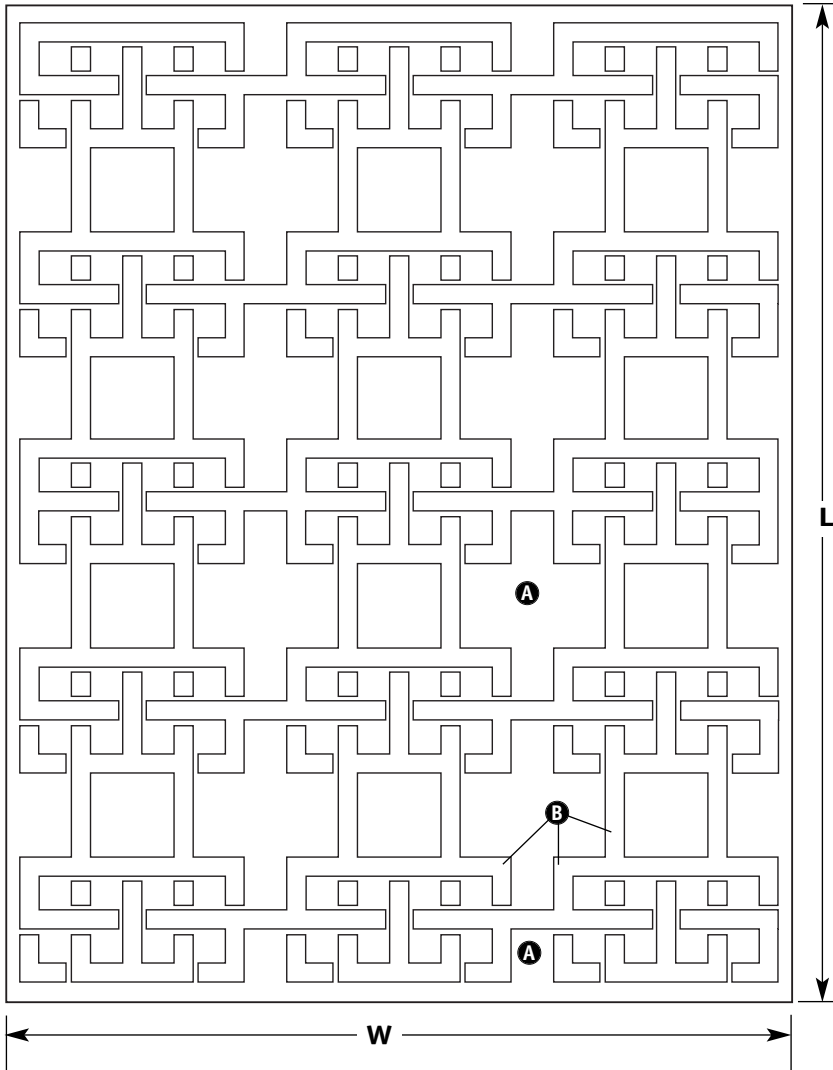

WINDSOR SMITH
FOR KRAVET CARPET

GARDEN LABYRINTH/C

BASE COLOR · KS158 DESIGN COLOR · KS270

COUNTRY OF ORIGIN · NEPAL

QUALITY · TIBETAN 100 KNOT COUNT

* CUSTOM SIZES AND COLORS AVAILABLE

DUE TO HANDWOVEN CONSTRUCTION AND FIBER'S NATURAL VARIATIONS, CARPET IS NOT GUARANTEED TO MATCH PHOTOGRAPHIC REPRESENTATION

GARDEN LABYRINTH
Size: 8' x 10' Scale: 1 inch = 1 foot

Garden Labyrinth

1. Choose Rug Size: W _____ x L _____

2. Choose Option:

A. NO Border Decoration

B. ADD BORDER

SPECIFY WIDTH: _____

PLAIN

GREEK KEY

ETERNITY LINK

CHINESE
CHIPPENDALE

3. Choose Color

A Base Color
Wool or Silk

B Design Color
Wool or Silk

C Border Design (if applicable)
Wool or Silk

SPECIAL ORDER INSTRUCTIONS

If border is selected, width must be specified.

Client's Name (optional): _____

Showroom: _____ Date: _____

Sales Associate: _____

Account #: _____

Name: _____

Address: _____

Phone #: _____