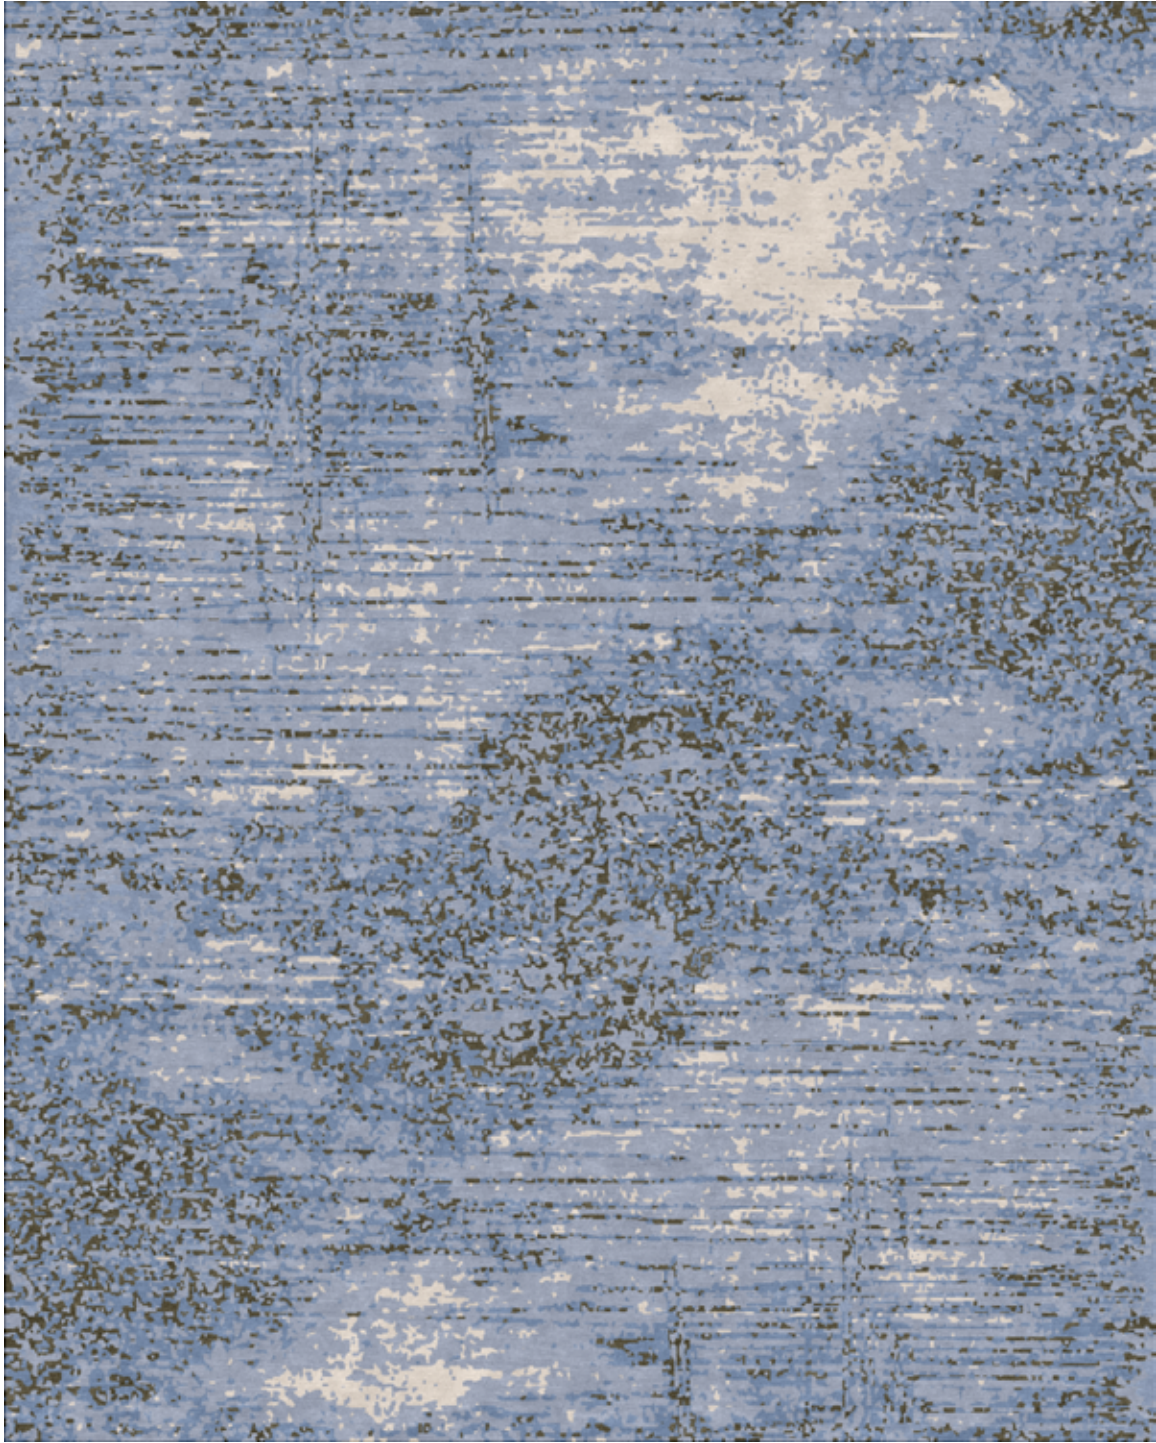

THE TIBETAN COLLECTION

8x10

Glaze - Lapis

Design Colors • KBS410, KW411, KW359,
KBS412, KBS413

Hand Knotted in Nepal, 100 Knot Count
Custom Size and Color Available

This is a hand knotted product. Natural irregularities, shading and striations may appear in the carpet. These are inherent characteristics and are not to be considered manufacturing defects. Carpet is not guaranteed to match digital representation.

THE TIBETAN COLLECTION

8x10

Glaze - Lapis

A	B	C	D	E
KBS410	KW411(2) KBS410(1)	KW359	KBS412	KBS413

PATTERN: GLAZE

Content

Wool Wool & Banana Silk Wool & Silk

Size

Width _____ x Length _____

Color

Same as sample, Color Name: Lapis Mica
 Quartz Sharkskin
 Custom Color; Please Specify below

**Each position is 3-Ply. Option to choose up to 3 colors for each position.
OR Select main colors and weavers will blend yarn according to design.**