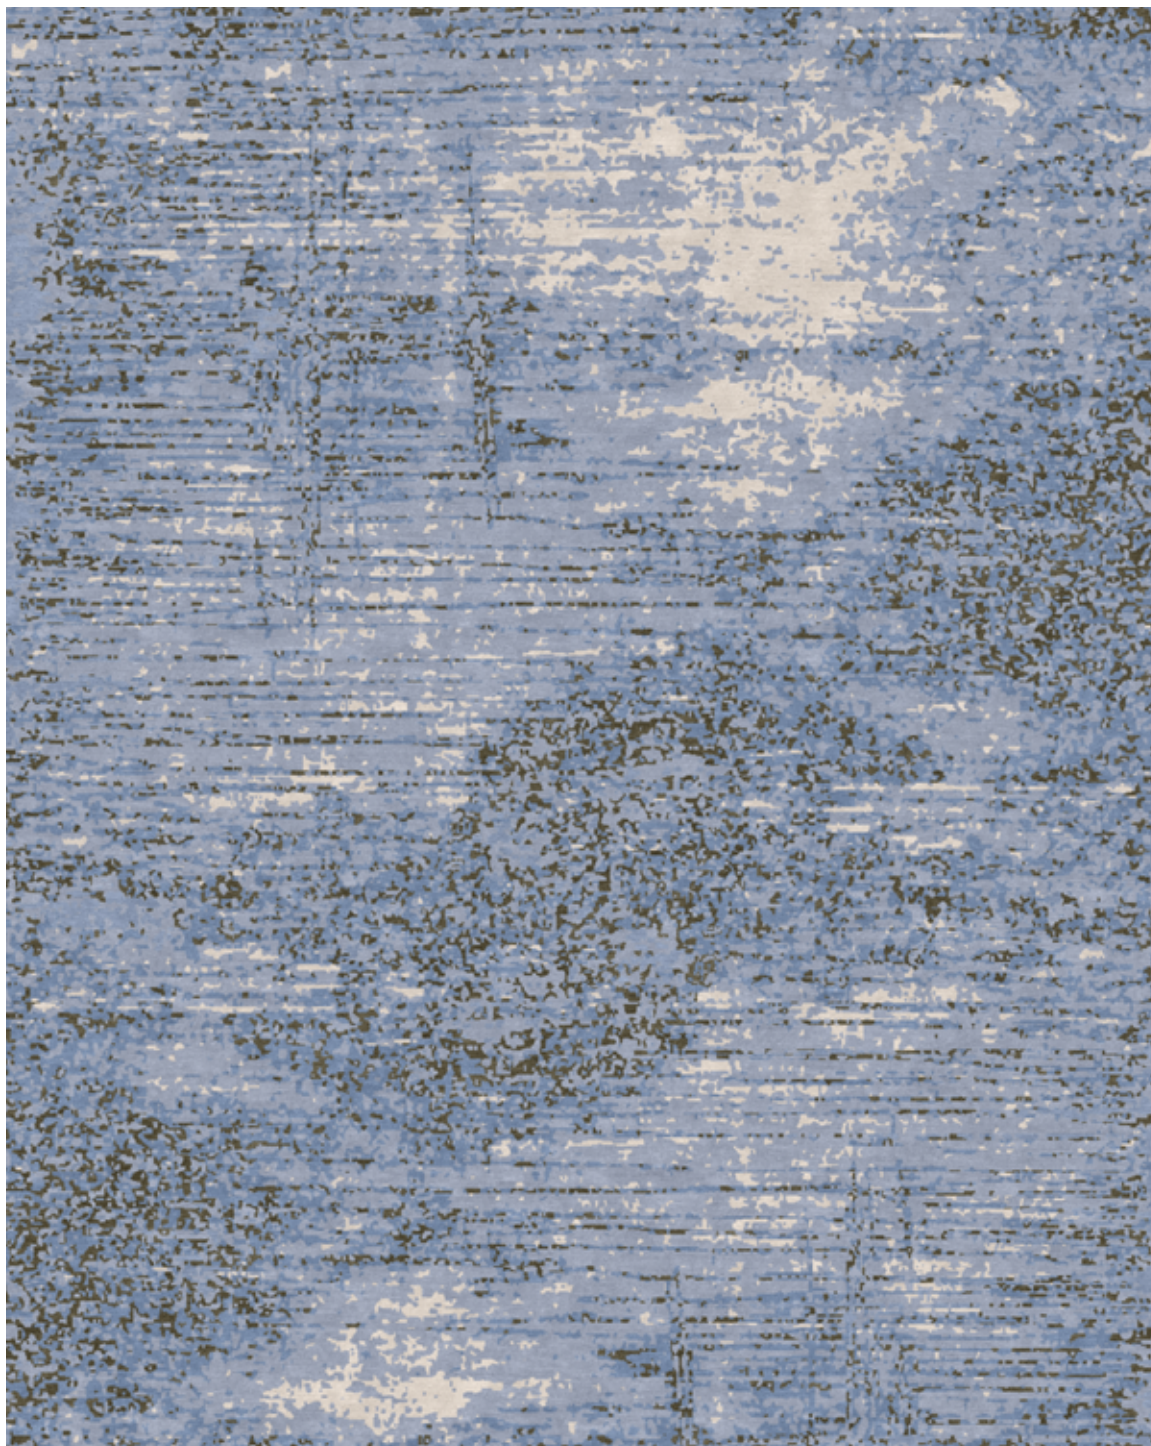

THE TIBETAN COLLECTION

8x10

Glaze - Lapis

Design Colors • KBS410, KW411, KW359,
KBS412, KBS413

Hand Knotted in Nepal, 100 Knot Count
Custom Size and Color Available

This is a hand knotted product. Natural irregularities, shading and striations may appear in the carpet. These are inherent characteristics and are not to be considered manufacturing defects. Carpet is not guaranteed to match digital representation.

THE TIBETAN COLLECTION

8x10

Glaze - Lapis

A	B	C	D	E
KBS410	KW411(2) KBS410(1)	KW359	KBS412	KBS413

PATTERN: GLAZE

Content

Wool Wool & Banana Silk Wool & Silk

Size

Width _____ x Length _____

Color

Same as sample, Color Name: Lapis Mica
 Quartz Sharkskin
 Custom Color; Please Specify below

**Each position is 3-Ply. Option to choose up to 3 colors for each position.
OR Select main colors and weavers will blend yarn according to design.**