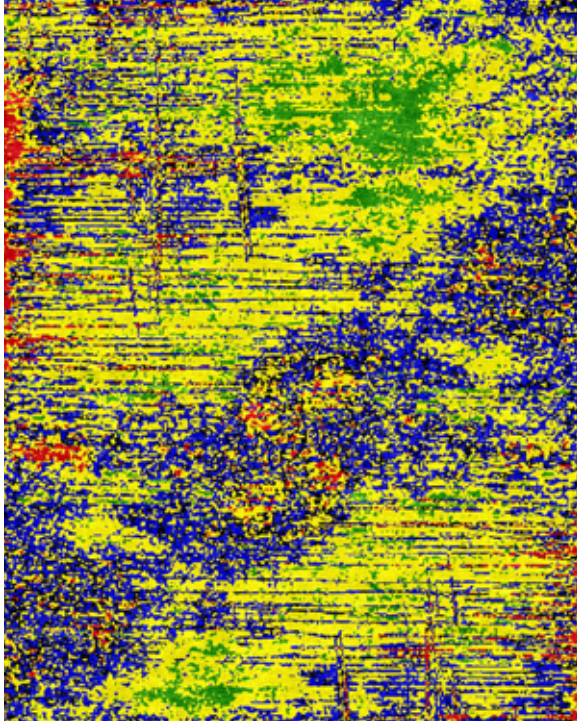

THE TIBETAN COLLECTION

8x10

Glaze - Lapis

A	B	C	D	E
KBS410	KW411(2) KBS410(1)	KW359	KBS412	KBS413

PATTERN: GLAZE

Content

Wool Wool & Banana Silk Wool & Silk

Size

Width _____ x Length _____

Color

Same as sample, Color Name: Lapis Mica
 Quartz Sharkskin
 Custom Color; Please Specify below

**Each position is 3-Ply. Option to choose up to 3 colors for each position.
OR Select main colors and weavers will blend yarn according to design.**