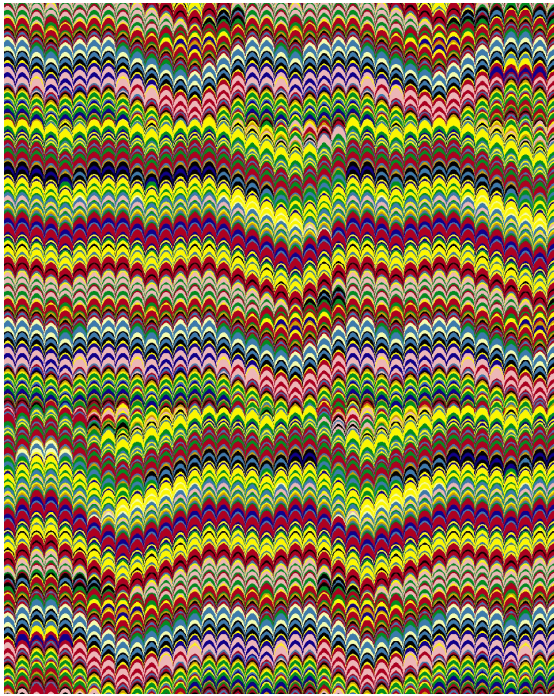

8x10

GRETA - STEEL

A

KW423

B

KS424

C

KS425

H

KW429

I

KS430

KW = Wool • KS = Silk • KBS = Artificial Silk
Carpet is not guaranteed to match digital representation

GRETA

DESIGN SPECIFICATIONS

Content:

- Wool Wool & Artificial Silk Wool & Silk
 Artificial Silk Silk

Size: Width _____ x Length _____

Color:

Same as sample, Color Name: Steel(rug#15391)

Custom Color; Please Specify below

Each position is 3-Ply. Option to choose up to 3 colors for each position.